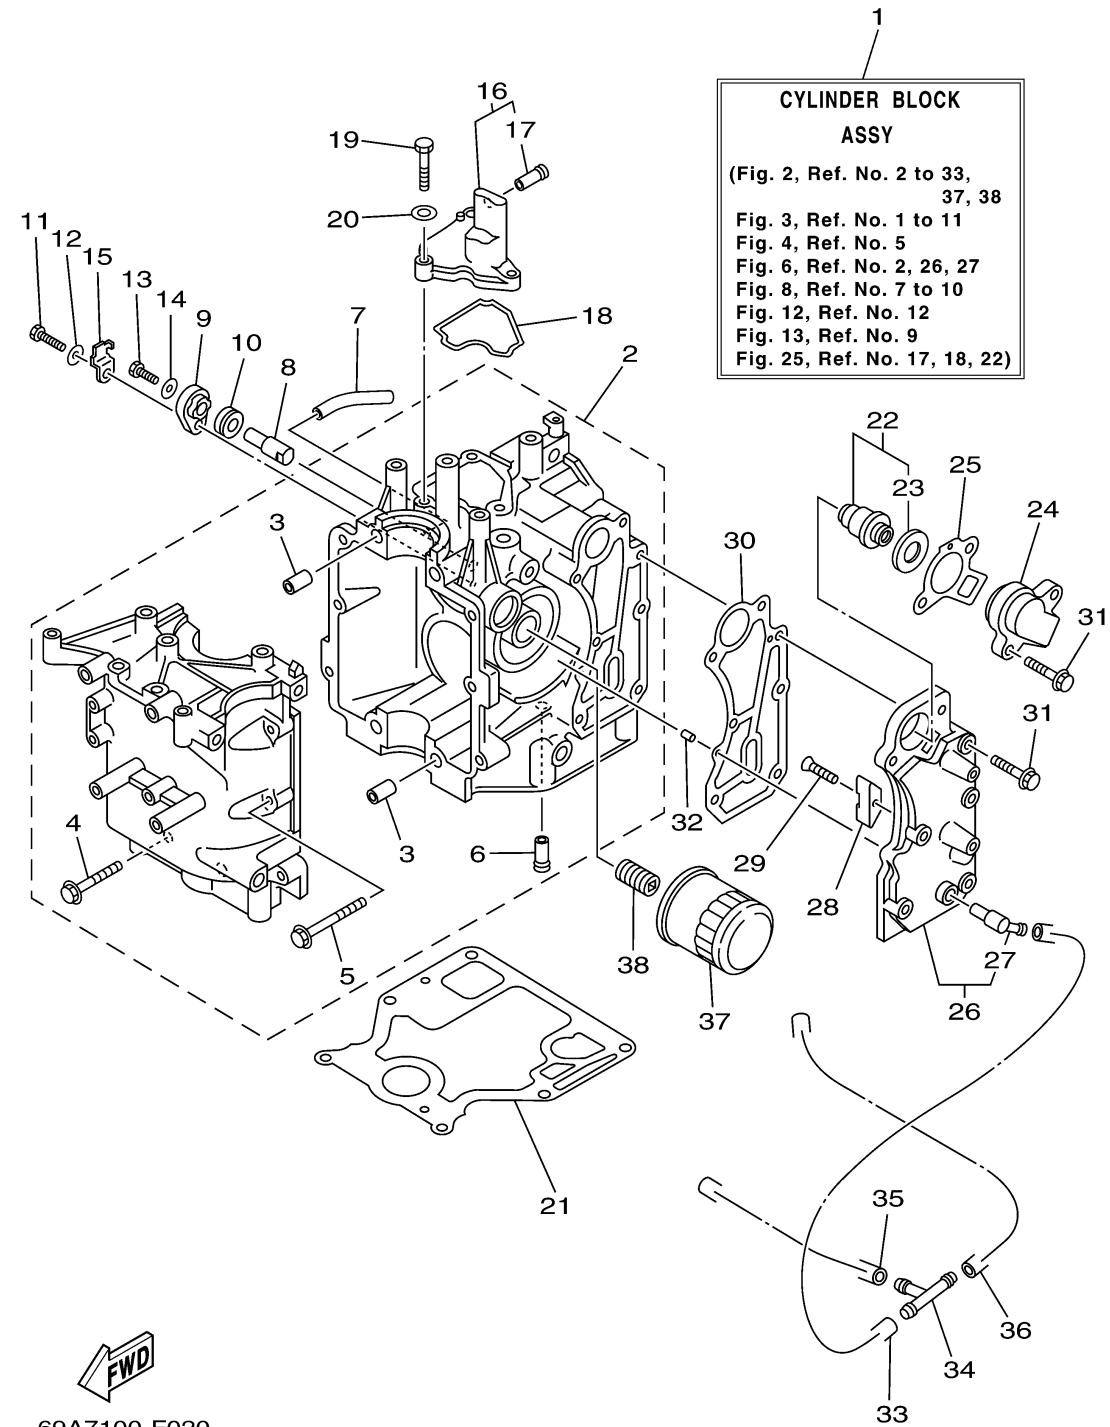

CYLINDER CRANKCASE 1

Ref No.	Part Number	Description	Qty	Remarks
1	66M-W009B-13-1S	CYLINDER BLOCK ASSY	1	FLUSHING KIT
2	66M-15100-03-1S	CRANKCASE ASSY	1	
3	99510-10114-00	. PIN, DOWEL	2	
4	90119-08M66-00	. BOLT, WITH WASHER	4	
5	90119-06M14-00	. BOLT, WITH WASHER	6	
6	6E5-24377-00-00	. PIPE, JOINT 2	1	
7	90445-10M46-00	HOSE (L65)	1	
8	66M-11325-00-00	ANODE	1	
9	66M-11327-00-94	COVER, ANODE	1	
10	66M-11328-00-00	GROMMET, ANODE	1	
11	97095-06020-00	BOLT	1	
12	92995-06600-00	WASHER	1	
13	97095-05012-00	BOLT	1	
14	92995-05600-00	WASHER	1	
15	66M-12535-00-00	PLATE	1	
16	66M-11168-00-1S	COVER, BREATHER	1	
17	6E5-24377-00-00	. PIPE, JOINT 2	1	
18	66M-11357-00-00	.SEAL, CYLINDER 3	1	
19	97095-06020-00	BOLT	3	
20	92995-06600-00	WASHER	3	

CONTINUED ON NEXT FRAME >

CYLINDER CRANKCASE 1

Ref No.	Part Number	Description	Qty	Remarks
21	66M-11351-10-00	.GASKET, CYLINDER	1	
22	66M-12411-01-00	THERMOSTAT	1	
23	688-12412-00-00	. .SEAL, THERMOSTAT	1	
24	6H3-12413-00-1S	COVER, THERMOSTAT	1	
25	62Y-12414-00-00	.GASKET, COVER	1	
26	66M-41113-30-1S	OUTER COVER, EXHAUST	1	FLUSHING KIT
27	676-11372-00-00	. .NIPPLE, HOSE	1	
28	6E5-11325-00-00	ANODE	1	
29	98780-04015-00	SCREW, FLAT HEAD	1	
30	66M-41114-01-00	.GASKET, EXHAUST OUTER COVER	1	
31	90119-06MA4-00	BOLT, WITH WASHER	7	
32	93604-12M07-00	.PIN, DOWEL	2	
33	90445-09061-00	HOSE (L65)	1	
34	688-24378-00-00	PIPE, JOINT 3	1	
35	90445-09086-00	HOSE (L170)	1	
36	90445-09104-00	HOSE (L300)	1	
37	5GH-13440-00-00	ELEMENT ASSY, OIL CLEANER	1	
38	90401-20M00-00	BOLT, UNION	1	