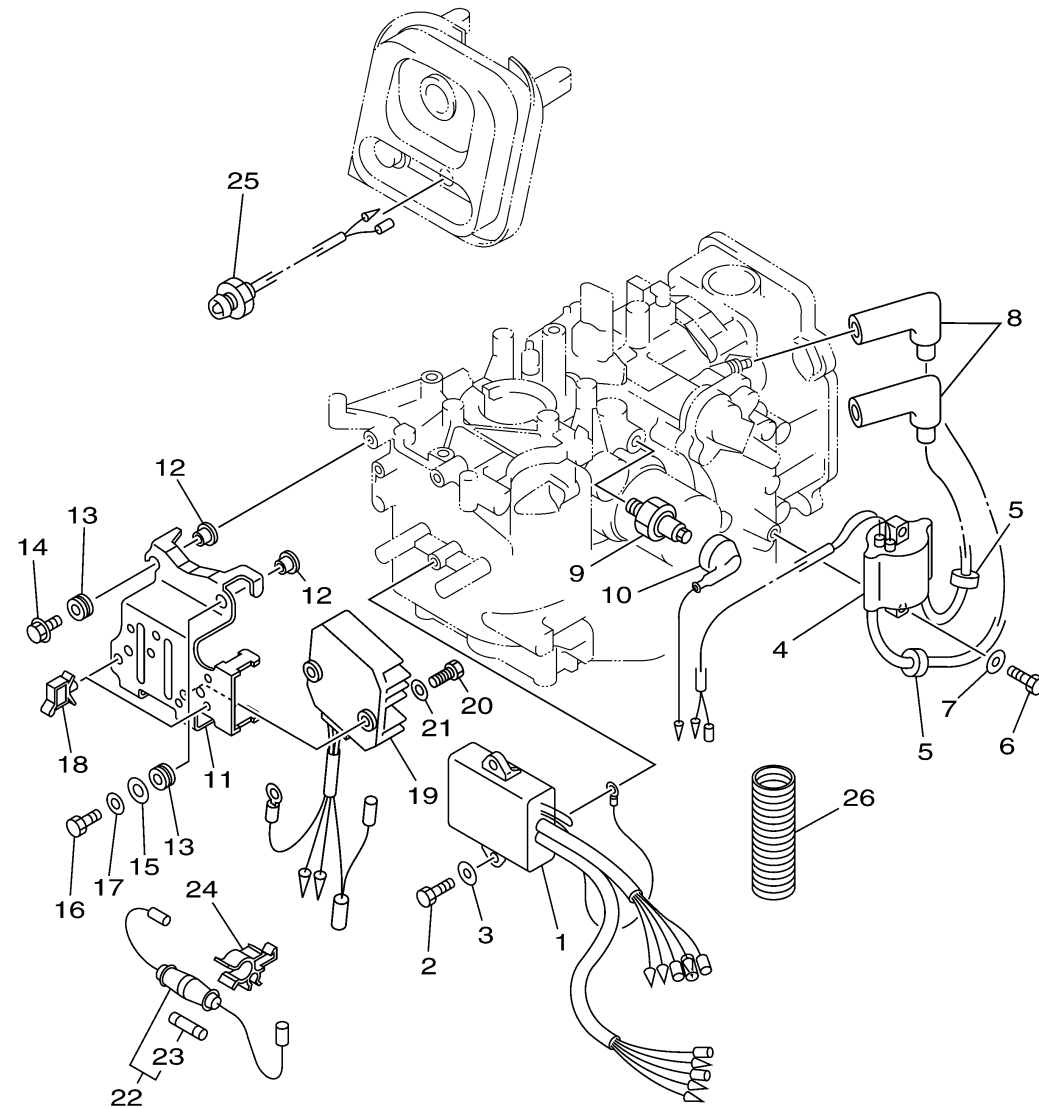

ELECTRICAL 1

Ref No.	Part Number	Description	Qty	Remarks
1	66M-85540-01-00	C.D.I. UNIT ASSY	1	
2	97095-06020-00	BOLT	2	
3	92995-06600-00	WASHER	2	
4	66M-85570-00-00	IGNITION COIL ASSY	1	
5	90480-25161-00	GROMMET	2	
6	97095-06020-00	BOLT	2	
7	92995-06600-00	WASHER	2	
8	6G8-82370-30-00	PLUG CAP ASSY	2	
9	62Y-82504-10-00	OIL PRESSURE SWITCH ASSY	1	
10	66M-82127-10-00	WIRE, LEAD 2	1	
11	69A-85542-10-00	BRACKET	1	
12	90387-06M05-00	.COLLAR	4	
13	90480-13M24-00	GROMMET	4	
14	95895-06020-00	BOLT, FLANGE	3	
15	90201-06M05-00	WASHER, PLATE	1	
16	97095-06025-00	BOLT	1	
17	92995-06600-00	WASHER	1	
18	90464-09M13-00	CLAMP	2	
19	6G8-81960-A1-00	RECTIFIER ASSY	1	
20	97095-06016-00	BOLT	2	

CONTINUED ON NEXT FRAME >

69C7171-F120

ELECTRICAL 1

Ref No.	Part Number	Description	Qty	Remarks
21	92995-06600-00	WASHER	2	
22	6G8-82150-00-00	FUSE HOLDER ASSY	1	
23	663-82151-00-00	. .FUSE (12V-20A)	1	
24	6G5-82152-00-00	HOLDER, FUSE	1	
25	65W-85410-01-00	EMERGENCY SIGNAL LIGHT ASSY	1	
26	6H1-83557-00-00	TUBE	1	

69C7171-F120