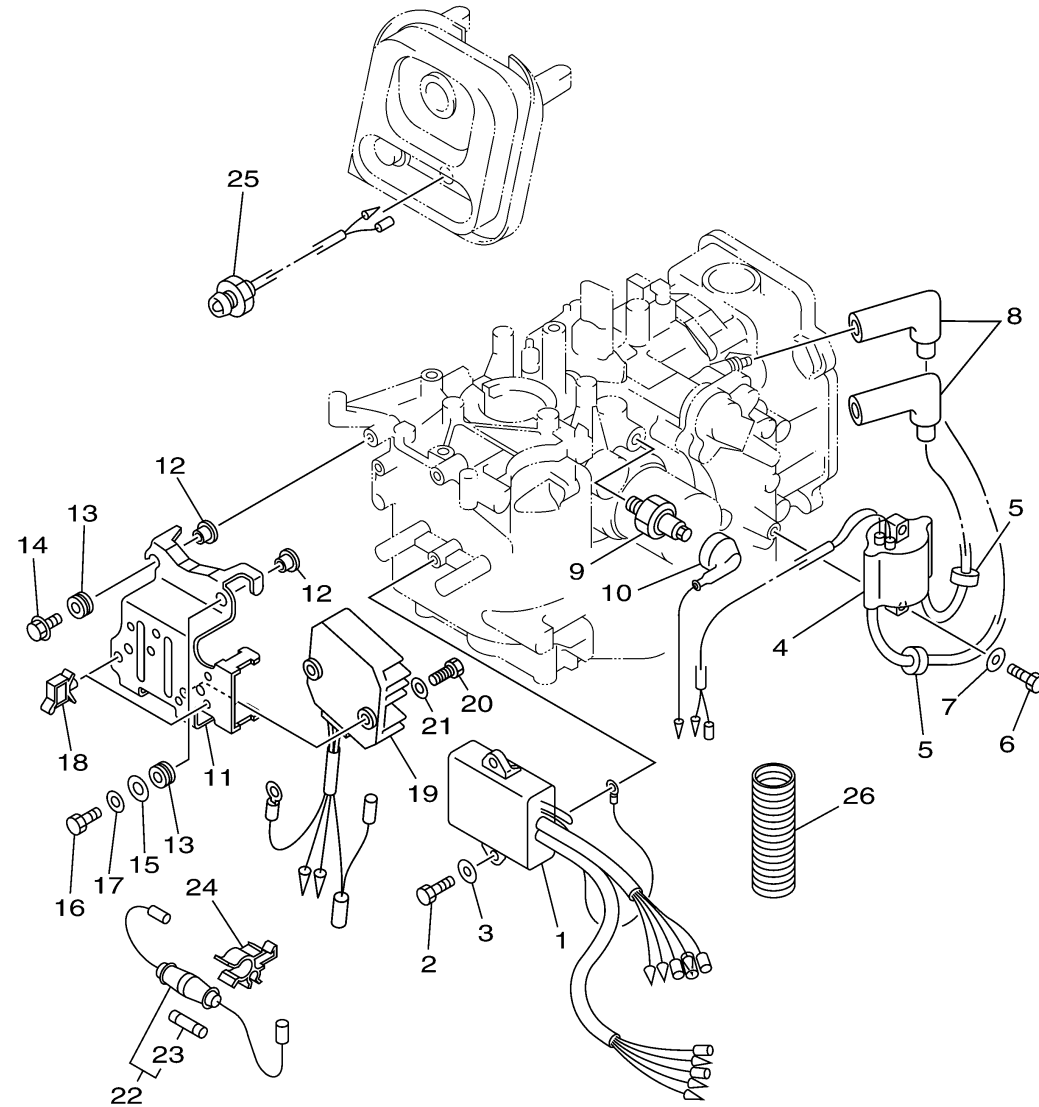

ELECTRICAL 1

Ref No.	Part Number	Description	Qty	Remarks
1	66M-85540-01-00	C.D.I. UNIT ASSY	1	
2	97095-06020-00	BOLT	2	
3	92995-06600-00	WASHER	2	
4	66M-85570-00-00	IGNITION COIL ASSY	1	
5	90480-25161-00	GROMMET	2	
6	97095-06020-00	BOLT	2	
7	92995-06600-00	WASHER	2	
8	6G8-82370-30-00	PLUG CAP ASSY	2	
9	62Y-82504-10-00	OIL PRESSURE SWITCH ASSY	1	
10	66M-82127-10-00	WIRE, LEAD 2	1	
11	69A-85542-10-00	BRACKET	1	
12	90387-06M05-00	.COLLAR	4	
13	90480-13M24-00	GROMMET	4	
14	95895-06020-00	BOLT, FLANGE	3	
15	90201-06M05-00	WASHER, PLATE	1	
16	97095-06025-00	BOLT	1	
17	92995-06600-00	WASHER	1	
18	90464-09M13-00	CLAMP	2	
19	6G8-81960-A1-00	RECTIFIER ASSY	1	
20	97095-06016-00	BOLT	2	

CONTINUED ON NEXT FRAME >

69C7171-F120

ELECTRICAL 1

Ref No.	Part Number	Description	Qty	Remarks
21	92995-06600-00	WASHER	2	
22	6G8-82150-00-00	FUSE HOLDER ASSY	1	
23	663-82151-00-00	. .FUSE (12V-20A)	1	
24	6G5-82152-00-00	HOLDER, FUSE	1	
25	65W-85410-01-00	EMERGENCY SIGNAL LIGHT ASSY	1	
26	6H1-83557-00-00	TUBE	1	

69C7171-F120