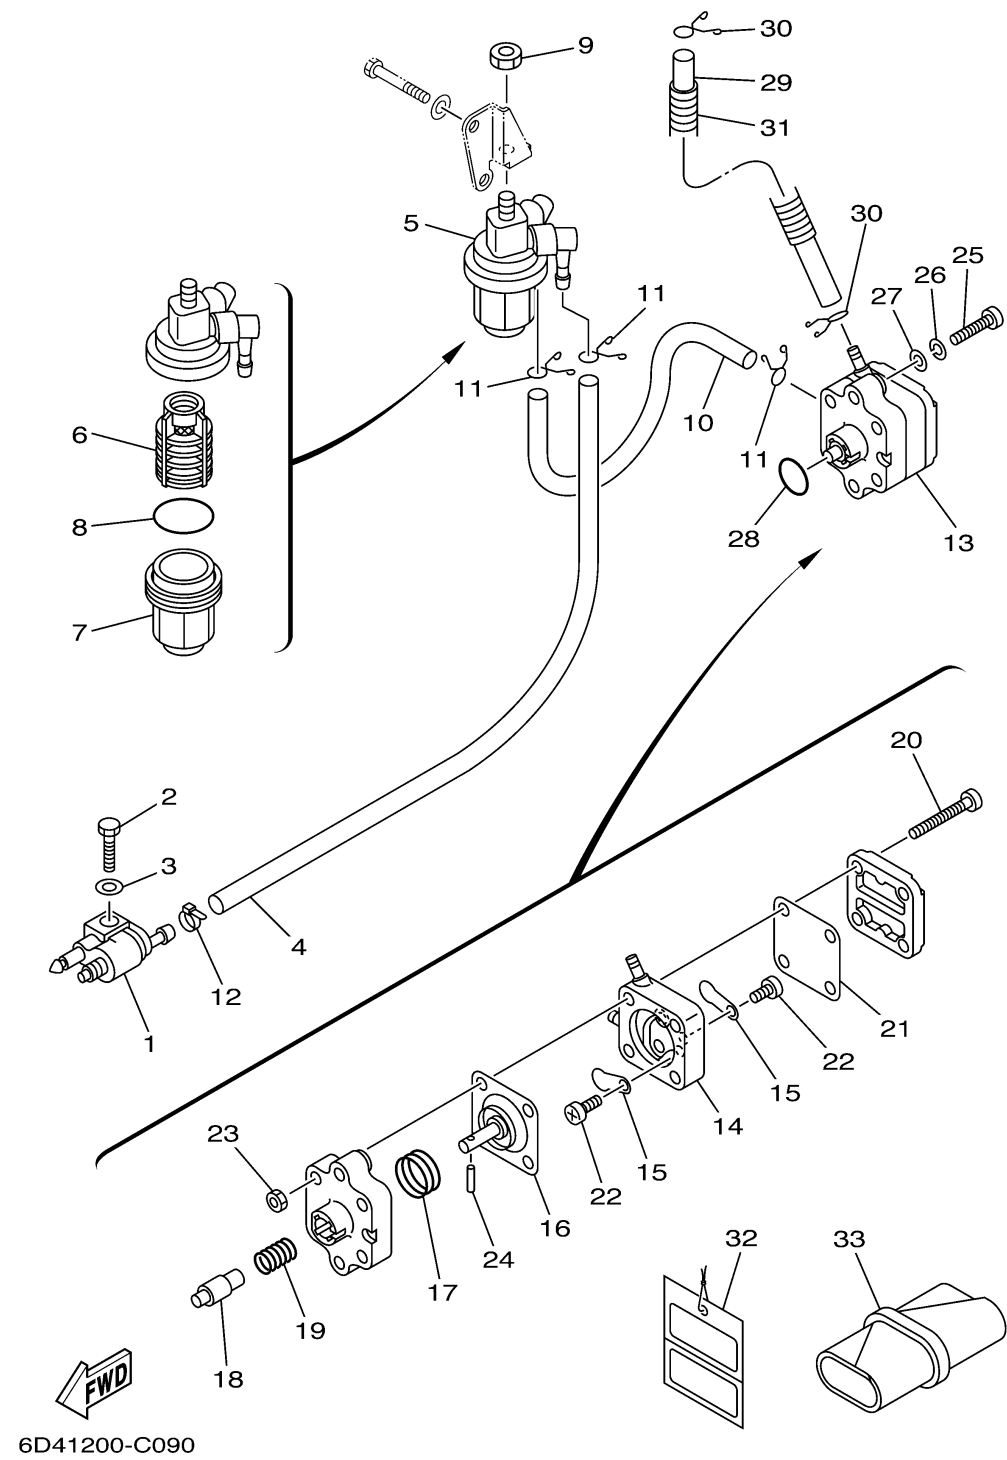

# FUEL 1

Ref No.	Part Number	Description	Qty	Remarks
1	6G1-24304-02-00	FUEL PIPE JOINT COMP. 1	1	
2	97095-06020-00	BOLT	1	
3	92995-06600-00	WASHER	1	
4	90445-10M19-00	HOSE (L500)	1	
5	61N-24560-00-00	FILTER ASSY	1	
6	61N-24563-00-00	. ELEMENT, FILTER	1	
7	61N-24521-00-00	..CUP, FILTER	1	
8	93210-32738-00	..O-RING	1	
9	95380-08600-00	NUT	1	
10	90445-10M15-00	HOSE (L140)	1	
11	90467-09M17-00	CLIP	3	
12	90465-11M10-00	CLAMP	1	
13	66M-24410-11-00	FUEL PUMP ASSY	1	
14	66M-24413-01-00	..BODY 2	1	
15	6A0-24421-01-00	..VALVE, CHECK	2	
16	66M-24411-11-00	..DIAPHRAGM	1	
17	66M-24423-00-00	..SPRING, DIAPHRAGM	1	
18	66M-13131-10-00	..PLUNGER	1	
19	66M-24454-00-00	..SPRING	1	
20	66M-24444-00-00	..SCREW	4	

CONTINUED ON NEXT FRAME >

# FUEL 1

Ref No.	Part Number	Description	Qty	Remarks
21	66M-24471-01-00	.DIAPHRAGM	1	
22	6E7-14325-00-00	.SCREW, PAN HEAD	2	
23	95380-04600-00	.NUT	4	
24	66M-24374-00-00	.PIN	1	
25	97880-06030-00	SCREW, PAN HEAD	2	
26	92990-06100-00	WASHER, SPRING	2	
27	92990-06600-00	WASHER, PLATE	2	
28	93210-20M65-00	.O-RING	1	
29	90445-10M93-00	HOSE (L370)	1	
30	90467-09M17-00	CLIP	2	
31	90446-14M51-00	HOSE	1	
32	61H-2819R-31-00	TAG, WARNING	1	
33	62Y-28100-00-00	TOOL KIT	1	AP