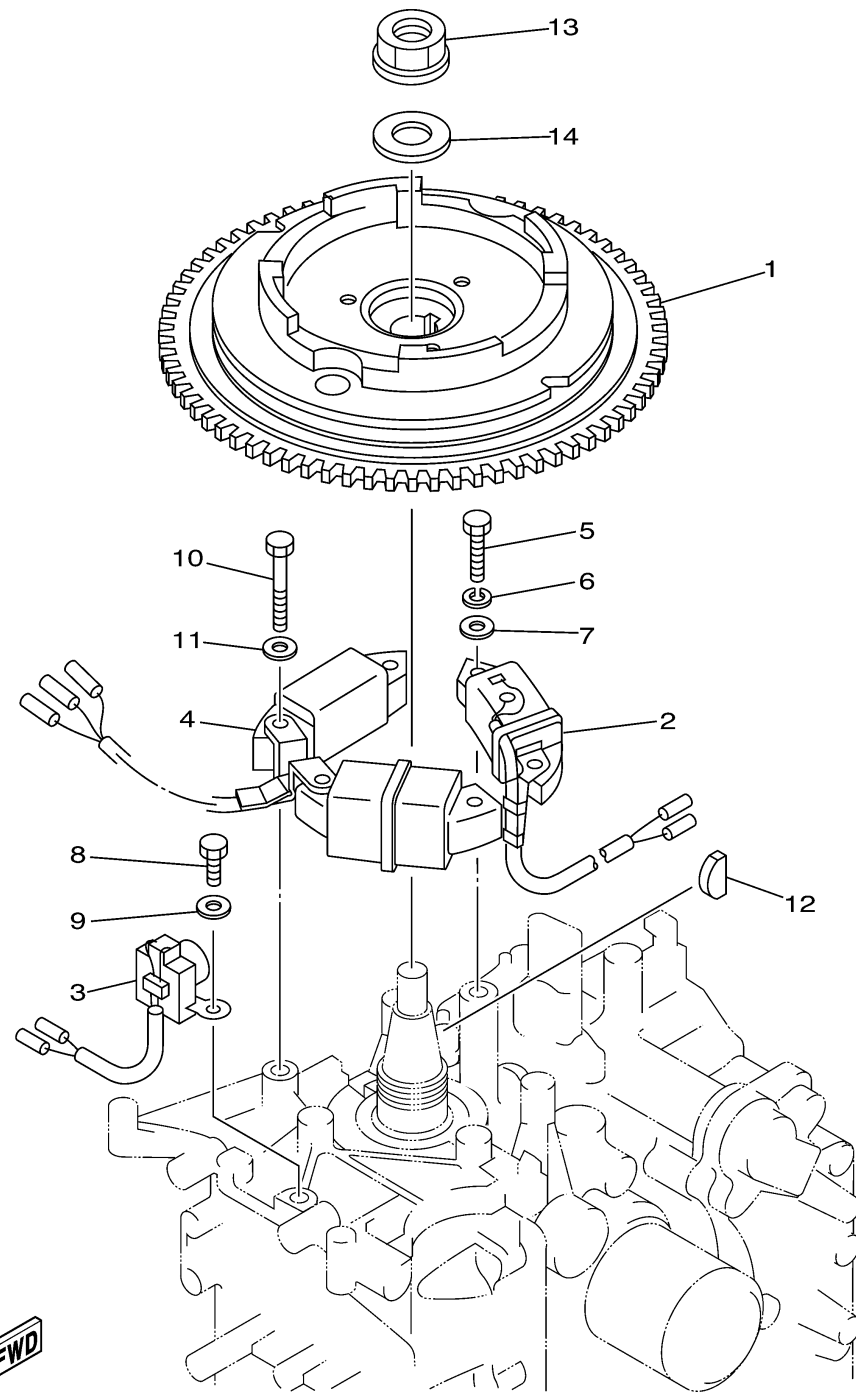

GENERATOR

69B0010-0110

Ref No.	Part Number	Description	Qty	Remarks
1	66M-85550-10-00	ROTOR ASSY (WITH RING GEAR)	1	
2	66M-85520-00-00	COIL, CHARGE	1	
3	66M-85580-00-00	COIL, PULSER	1	
4	66M-85533-10-00	COIL, LIGHTING	1	10A
5	97095-06025-00	BOLT	2	
6	92995-06100-00	WASHER, SPRING	2	
7	92995-06600-00	WASHER	2	
8	97095-06016-00	BOLT	2	
9	92995-06600-00	WASHER	2	
10	97095-06040-00	.BOLT	4	
11	92995-06600-00	WASHER	4	
12	90280-05013-00	KEY, WOODRUFF	1	
13	90179-16M05-00	NUT	1	
14	90201-16M44-00	WASHER, PLATE	1	