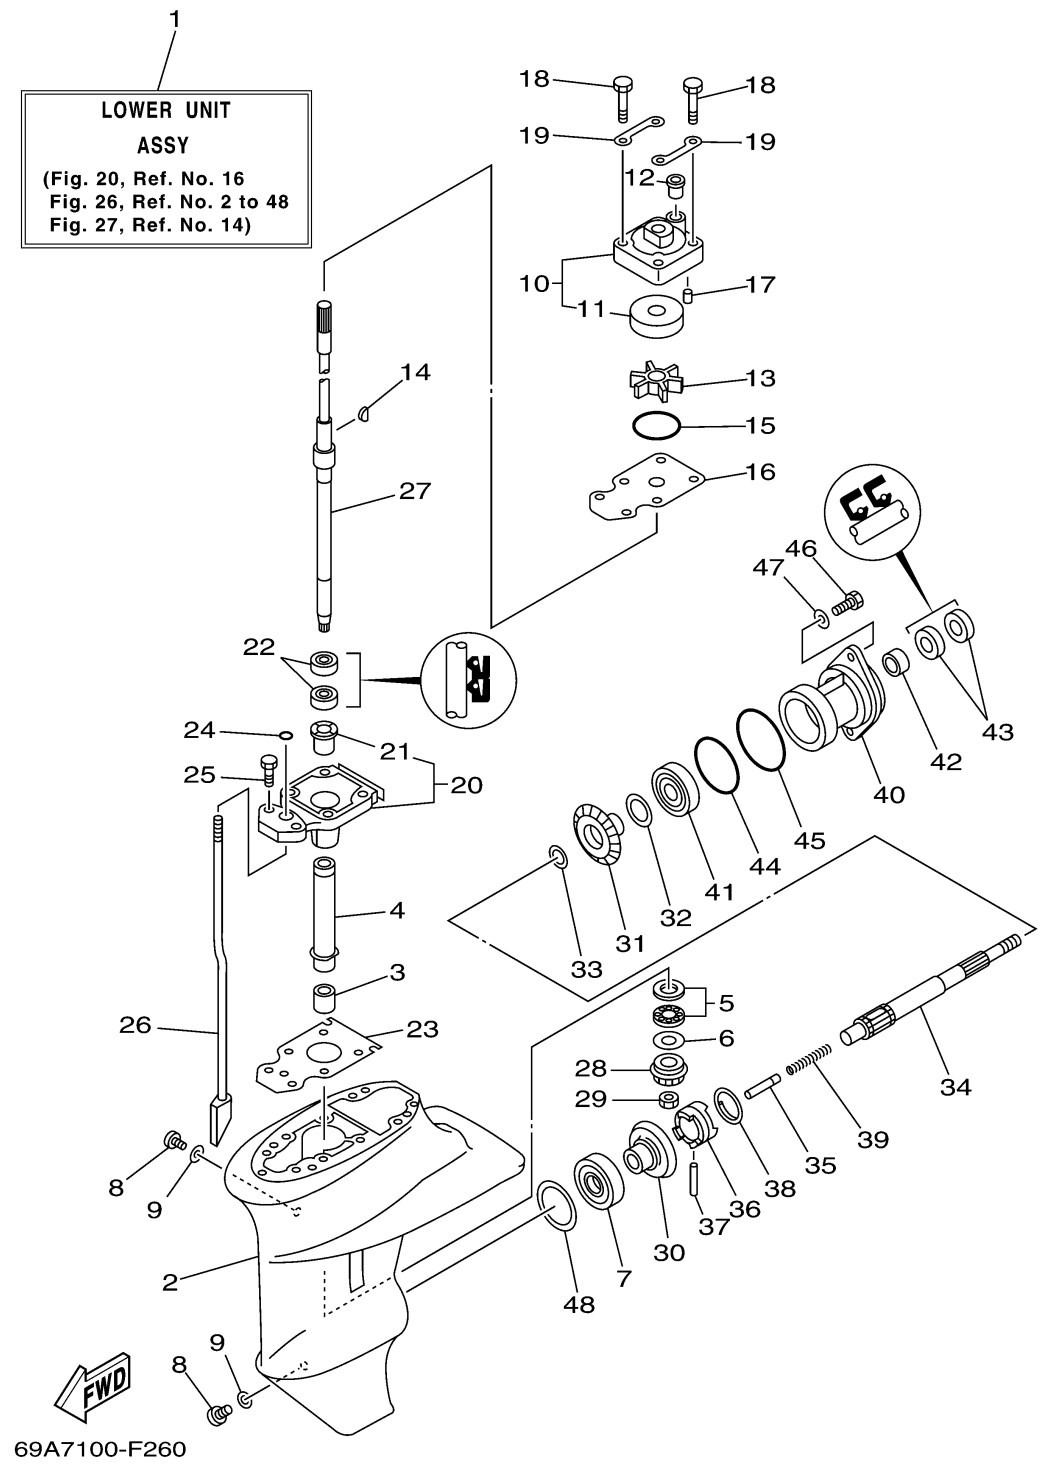

LOWER CASING DRIVE 1

Ref No.	Part Number	Description	Qty	Remarks
20	63V-45331-00-5B	HOUSING, BEARING	1	
21	626-45316-09-00	. BUSHING, DRIVE SHAFT	1	
22	93101-20001-00	.OIL SEAL	2	
23	63V-45315-A0-00	.PACKING, LOWER CASING	1	
24	93210-06ME6-00	.O-RING	1	
25	97080-08025-00	BOLT	2	
26	66M-44150-10-00	SHIFT CAM ASSY	1	L(22.4")
27	69A-45510-10-00	DRIVE SHAFT ASSY	1	L(22.4")
28	63V-45551-00-00	PINION (13T)	1	
29	90179-08M06-00	NUT	1	
30	6E7-45560-01-00	GEAR 1 (27T)	1	
31	6E7-45571-00-00	GEAR 2 (27T)	1	
32	626-45577-20-00	SHIM (T:0.30MM)	1	UR
32	626-45577-30-00	SHIM (T:0.40MM)	1	UR
32	626-45577-40-00	SHIM (T:0.50MM)	1	UR
32	626-45577-00-00	SHIM (T:0.10MM)	1	UR
32	626-45577-10-00	SHIM (T:0.20MM)	1	UR
33	90201-17682-00	WASHER, PLATE	1	
34	683-45611-00-00	SHAFT, PROPELLER	1	
35	650-45635-00-00	PLUNGER, SHIFT	1	

CONTINUED ON NEXT FRAME >