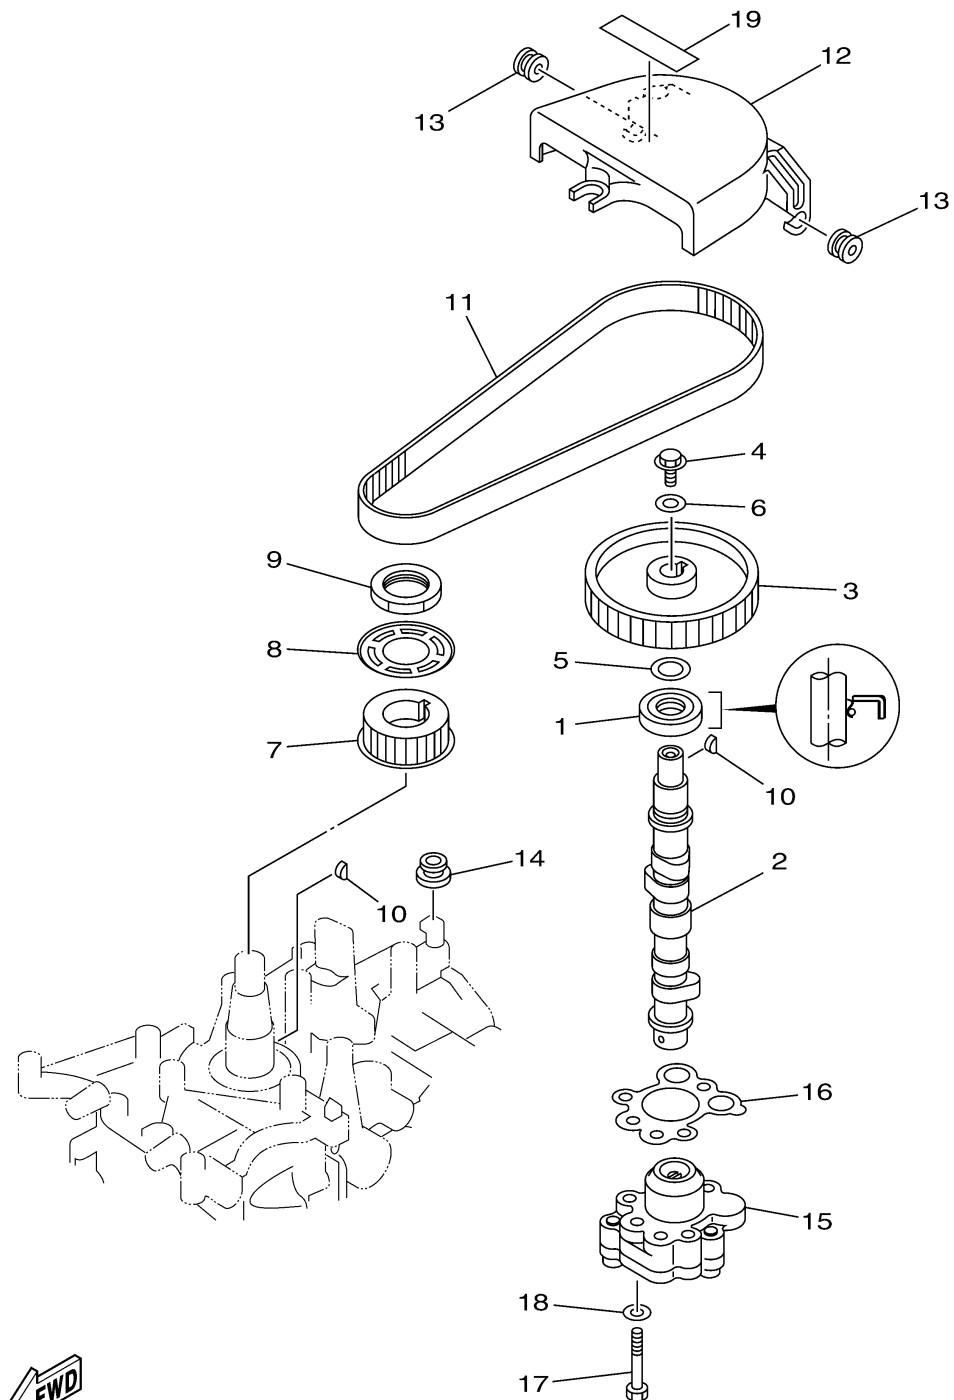

OIL PUMP

Ref No.	Part Number	Description	Qty	Remarks
1	93102-18M21-00	.OIL SEAL	1	
2	66M-12171-10-00	CAMSHAFT 1	1	
3	66M-11537-00-94	GEAR, DRIVEN	1	
4	90105-06M14-00	BOLT FLANGE	1	
5	90201-13201-00	WASHER, PLATE	1	
6	90201-06M94-00	WASHER, PLATE	1	
7	66M-11536-10-00	GEAR, DRIVE	1	
8	66M-11557-00-00	WASHER 1	1	
9	90170-28M37-00	NUT	1	
10	90280-03M01-00	KEY, WOODRUFF	2	
11	66M-46241-00-00	V-BELT	1	
12	66M-46297-00-00	COVER, DUST	1	
13	90480-10M16-00	.GROMMET	2	
14	90480-12072-00	GROMMET	1	
15	66M-13300-10-00	OIL PUMP ASSY	1	
16	66M-13329-10-00	.GASKET, PUMP COVER	1	
17	97095-06035-00	BOLT	3	
18	92995-06600-00	WASHER	3	
19	6G8-13437-45-00	MARK, CAUTION	1	

66R4700-D080