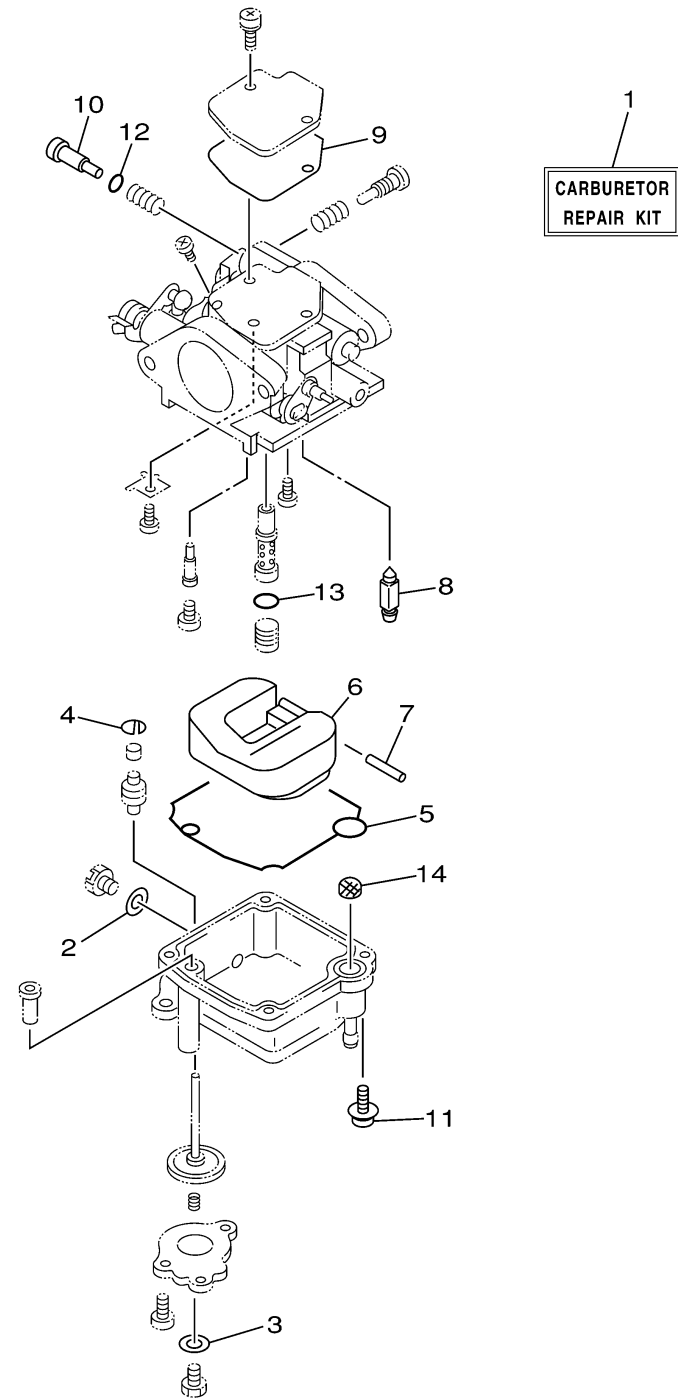

REPAIR KIT 2

Ref No.	Part Number	Description	Qty	Remarks
1	66M-W0093-01-00	CARBURETOR REPAIR KIT	1	
2	66M-14398-00-00	. GASKET	1	
3	6L2-14398-00-00	. GASKET	1	
4	66M-14377-00-00	. STOPPER	1	
5	66M-14384-00-00	. GASKET, FLOAT CHAMBER	1	
6	6L2-14385-00-00	. FLOAT	1	
7	6E5-14386-01-00	. PIN, FLOAT	1	
8	6L2-14392-00-00	. VALVE	1	
9	62Y-14399-00-00	. GASKET	1	
10	5H0-14323-00-00	. SCREW, AIR ADJUSTING	1	
11	97980-04112-00	. SCREW, WITH WASHER	4	
12	62Y-14397-00-00	. O-RING	1	
13	6F5-14397-00-00	. O-RING	1	
14	66M-14827-00-00	. FILTER	1	

66M0100-8280