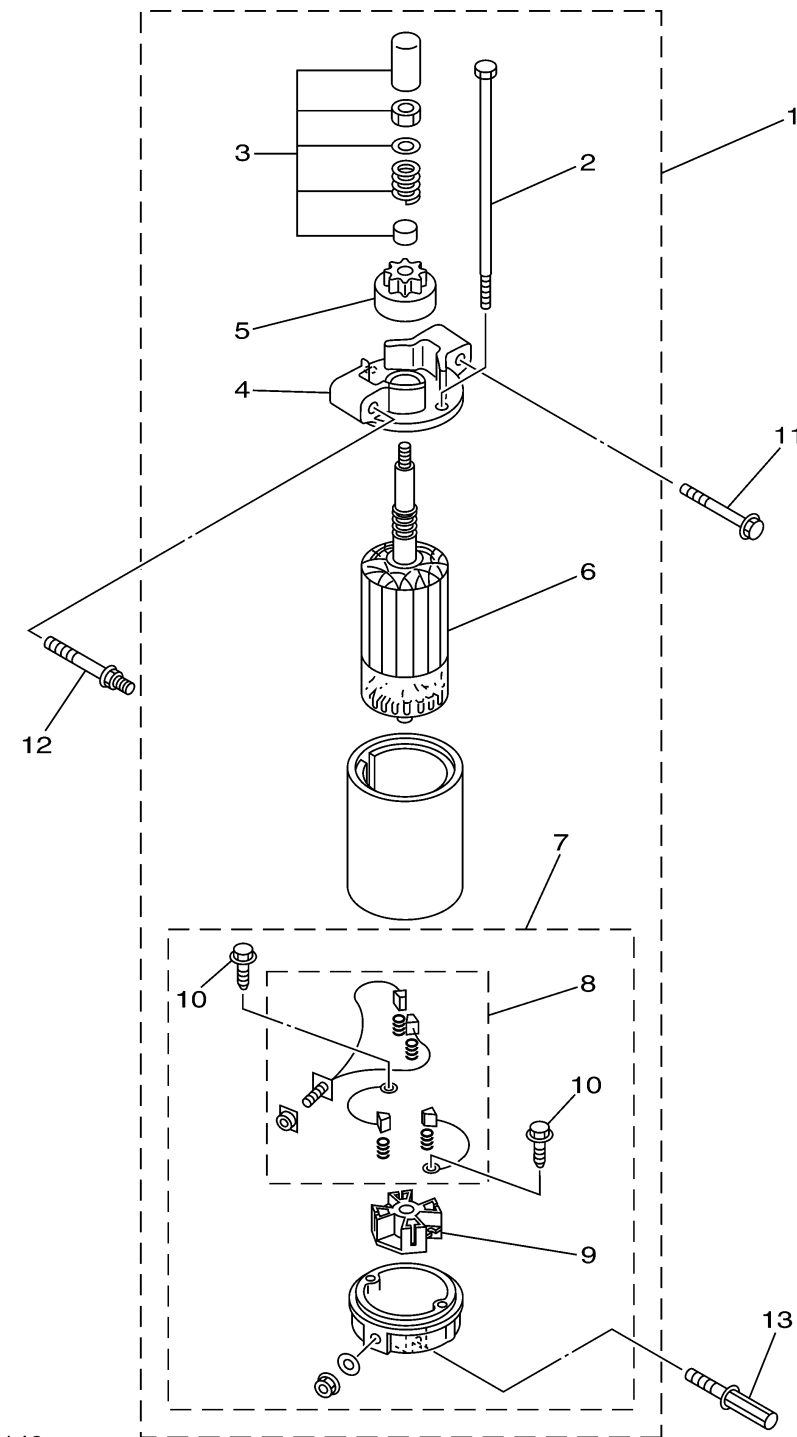

STARTING MOTOR

| Ref No. | Part Number | Description | Qty | Remarks |
|---------|-----------------|-----------------------------|-----|---------|
| 1 | 66M-81800-02-00 | STARTING MOTOR ASSY | 1 | |
| 2 | 65W-81826-00-00 | ..BOLT | 2 | |
| 3 | 65W-81857-01-00 | ..RETAINER | 1 | |
| 4 | 66M-81830-00-00 | ..FRONT BRACKET ASSY | 1 | |
| 5 | 65W-81807-00-00 | ..GEAR ASSY, STARTING MOTOR | 1 | |
| 6 | 65W-81850-01-00 | ..ARMATURE ASSY | 1 | |
| 7 | 66M-81820-00-00 | ..REAR BRACKET ASSY | 1 | |
| 8 | 65W-81801-00-00 | ...BRUSH SET | 1 | |
| 9 | 65W-81840-00-00 | ...BRUSH HOLDER ASSY | 1 | |
| 10 | 65W-8182S-00-00 | ...SCREW | 2 | |
| 11 | 90119-08M39-00 | BOLT, WITH WASHER | 1 | |
| 12 | 90109-08M78-00 | BOLT | 1 | |
| 13 | 90109-08M85-00 | BOLT | 1 | |

66M0010-0140