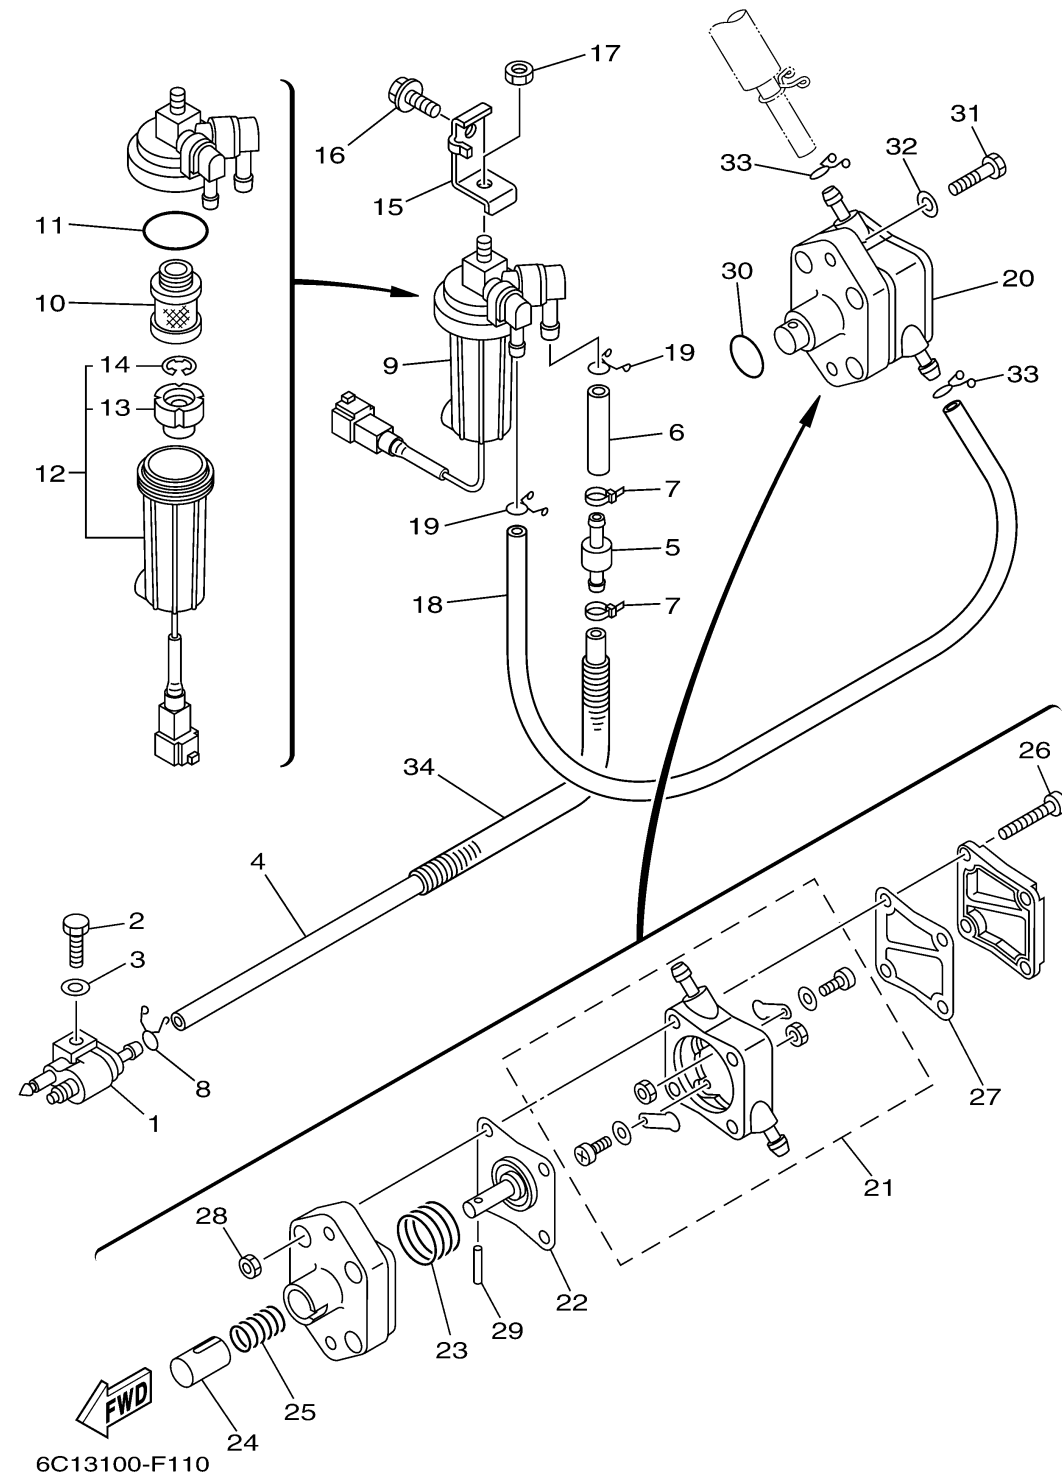

FUEL 1

Ref No.	Part Number	Description	Qty	Remarks
1	6G1-24304-02-00	FUEL PIPE JOINT COMP. 1	1	
2	97095-06025-00	BOLT	1	
3	92995-06600-00	WASHER	1	
4	6C5-2247A-00-00	HOSE 1	1	
5	67F-24377-00-00	PIPE, JOINT 2	1	
6	90445-13M02-00	HOSE (L40)	1	
7	90465-11M10-00	CLAMP	2	
8	90467-09M17-00	CLIP	1	
9	6D8-24560-00-00	FILTER ASSY	1	
10	6D8-WS24A-00-00	.. ELEMENT, FILTER	1	
11	6D8-24564-00-00	..GASKET	1	
12	6D8-24562-00-00	..CUP, FILTER	1	
13	6D8-24469-00-00	...FLOAT, WATER LEVEL	1	
14	6D8-24519-00-00	...CLIP	1	
15	6C5-24566-01-00	BRACKET, FILTER	1	
16	95895-08016-00	BOLT, FLANGE	1	
17	95380-08600-00	NUT	1	
18	90445-13M36-00	HOSE (L350)	1	
19	90467-10M04-00	CLIP	2	
20	6C5-24410-00-00	FUEL PUMP ASSY	1	

CONTINUED ON NEXT FRAME >

FUEL 1

Ref No.	Part Number	Description	Qty	Remarks
21	6C5-24415-00-00	..BODY 4	1	
22	62Y-24411-02-00	..DIAPHRAGM	1	
23	62Y-24423-00-00	..SPRING, DIAPHRAGM	1	
24	62Y-13131-00-00	..PLUNGER	1	
25	62Y-24454-00-00	..SPRING	1	
26	62Y-24444-01-00	..SCREW	4	
27	6C5-24471-00-00	..DIAPHRAGM	1	
28	95380-05600-00	..NUT	4	
29	62Y-24374-01-00	..PIN	1	
30	93210-24M79-00	..O-RING	1	
31	97095-06030-00	BOLT	2	
32	92995-06600-00	WASHER	2	
33	90467-10M04-00	CLIP	2	
34	90446-14M62-00	HOSE (L320)	1	