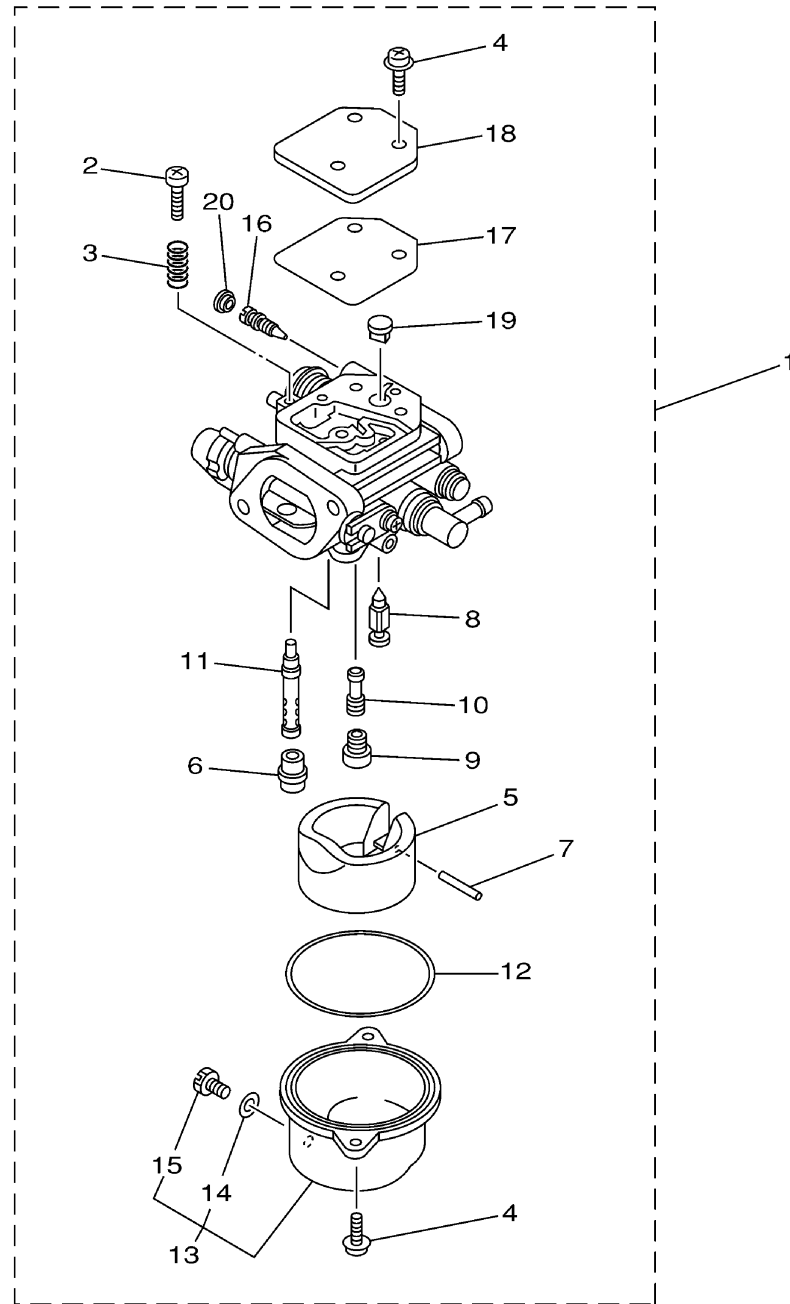

CARBURETOR

68R0100-1070

Ref No.	Part Number	Description	Qty	Remarks
1	68T-14301-11-00	CARBURETOR ASSY 1	1	F8
1	68R-14301-12-00	CARBURETOR ASSY 1	1	F6
2	6E5-14321-00-00	..SCREW, THROTTLE	1	
3	6J8-14334-00-00	..SPRING, THROTTLE	1	
4	97980-04112-00	..SCREW, WITH WASHER	5	
5	68T-14385-00-00	..FLOAT	1	
6	67D-14966-00-00	..RUBBER CAP	1	
7	67D-14386-00-00	..PIN, FLOAT	1	
8	68T-14546-00-00	..VALVE, NEEDLE	1	
9	68T-1492E-37-00	..JET, MAIN (#74)	1	
10	68T-1492F-1K-00	..JET, AIR SLOW (#39)	1	
11	68T-1492A-00-00	..NOZZLE, MAIN	1	
12	67D-14984-00-00	..GASKET, FLOAT CHAMBER	1	
13	68T-14981-00-00	..BODY, FLOAT CHAMBER	1	
14	6J8-14959-00-00	..GASKET	1	
15	66T-14991-00-00	..PLUG, DRAIN	1	
16	67D-14323-00-00	..SCREW, AIR ADJUSTING	1	
17	67D-14536-00-00	..GASKET	1	
18	67D-14527-00-00	..PLATE	1	
19	68T-14126-00-00	..PLUG	1	

CONTINUED ON NEXT FRAME >

CARBURETOR

Ref No.	Part Number	Description	Qty	Remarks
20	67D-1432A-00-00	..PLUG	1	

68R0100-1070