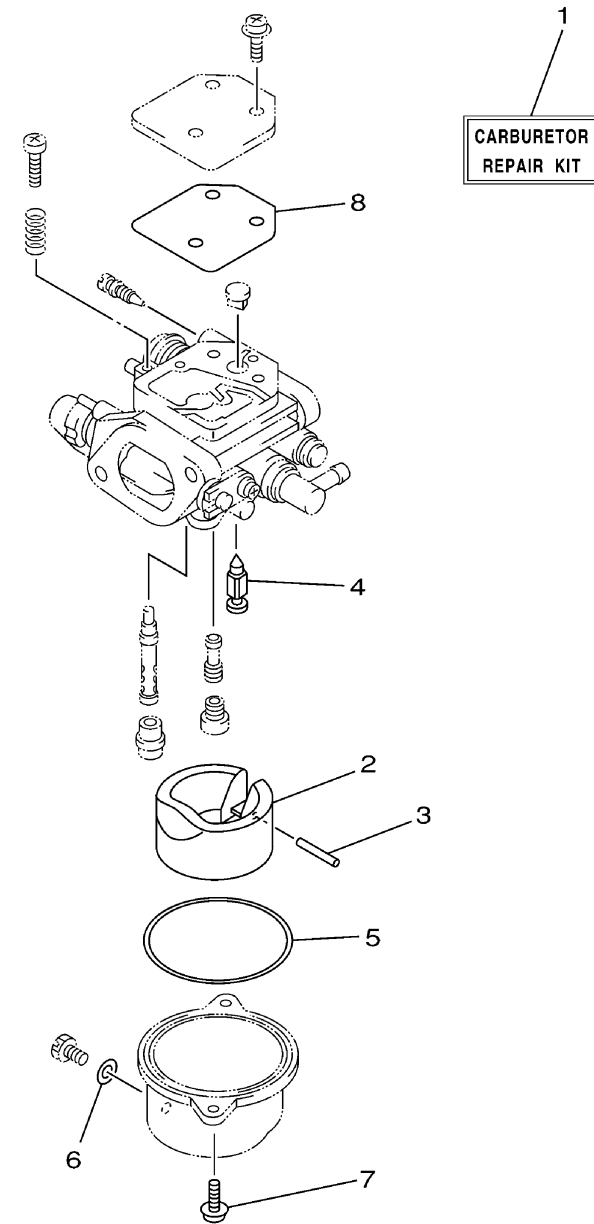

## REPAIR KIT 2

Ref No.	Part Number	Description	Qty	Remarks
1	68T-W0093-00-00	CARBURETOR REPAIR KIT	1	
2	68T-14385-00-00	..FLOAT	1	
3	67D-14386-00-00	..PIN, FLOAT	1	
4	68T-14546-00-00	..VALVE, NEEDLE	1	
5	67D-14984-00-00	..GASKET, FLOAT CHAMBER	1	
6	6J8-14959-00-00	..GASKET	1	
7	97980-04112-00	..SCREW, WITH WASHER	2	
8	67D-14536-00-00	..GASKET	1	

68R0100-0260