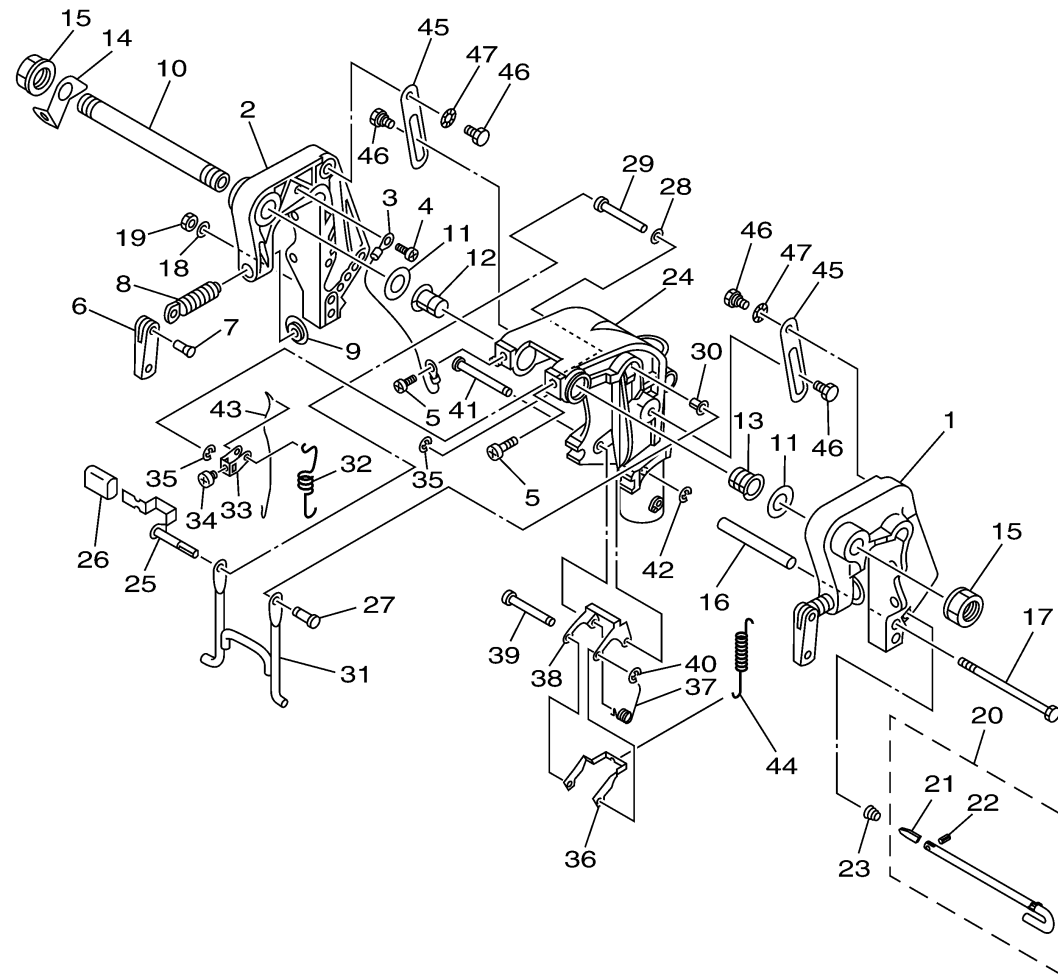

BRACKET 1

Ref No.	Part Number	Description	Qty	Remarks
1	63V-43111-06-4D	BRACKET, CLAMP 1	1	
2	63V-43112-07-4D	BRACKET, CLAMP 2	1	
3	66M-82148-00-00	WIRE, LEAD 4	1	
4	97885-06008-00	SCREW, PAN HEAD	1	
5	97885-08010-00	SCREW, PAN HEAD	2	
6	6E0-43118-01-00	HANDLE, TRANSOM CLAMP	2	
7	90243-04M01-00	PIN	2	
8	6E7-43116-00-00	SCREW, TRANSOM CLAMP	2	
9	648-43114-01-00	PAD, TRANSOM CLAMP	2	
10	63W-43131-01-00	BOLT, CLAMP BRACKET	1	
10	63W-43131-10-00	BOLT, CLAMP BRACKET	1	FOR RIDE GUIDE
11	90202-22M54-00	WASHER, PLATE	2	
12	90386-22M94-00	BUSH	1	
13	90386-22M94-00	BUSH	1	
14	66R-43113-00-00	PLATE, CLAMP BRACKET	1	
15	90185-22043-00	NUT, SELF-LOCKING	2	
16	90387-06M13-00	COLLAR	1	
17	90101-06M29-00	BOLT	1	
18	92995-06600-00	WASHER	1	
19	95380-06700-00	NUT	1	

CONTINUED ON NEXT FRAME >

BRACKET 1

Ref No.	Part Number	Description	Qty	Remarks
20	66M-43160-01-00	TILT ROD ASSY	1	
21	689-43165-00-00	. .PLATE, TILT LOCK	1	
22	91690-30008-00	. .PIN, SPRING	1	
23	90502-10M07-00	SPRING, CONICAL	1	
24	63V-43311-03-4D	BRACKET, SWIVEL 1	1	S (17.3")
24	66M-43311-10-4D	BRACKET, SWIVEL 1	1	L (22.3")
25	66M-43630-01-00	TILT LEVER ASSY	1	
26	682-43318-01-00	.COVER	1	
27	63V-43191-00-00	SHAFT, STOPPER	1	
28	90202-07M60-00	WASHER, PLATE	1	
29	90387-07M07-00	COLLAR	1	
30	90386-07M95-00	BUSH	1	
31	66M-43350-01-00	RECEIVER ASSY	1	
32	90507-20M00-00	SPRING, TENSION	1	
33	63V-43641-01-00	LEVER, TILT	1	
34	90157-05014-00	SCREW, PAN HEAD	1	
35	99080-05600-00	CIRCLIP	2	
36	63V-43614-10-00	PLATE, TILT LOCK	1	
37	90508-18M41-00	SPRING, TORSION	1	
38	66R-43615-00-00	PLATE, TILT LOCK	1	

CONTINUED ON NEXT FRAME >

66M3300-C190

BRACKET 1

Ref No.	Part Number	Description	Qty	Remarks
39	66R-43611-00-00	SHAFT, TILT LOCK	1	
40	93430-04M03-00	CIRCLIP	1	
41	63V-43659-00-00	SHAFT, REVERSE LOCK	1	
42	99080-05600-00	CIRCLIP	1	
43	66R-43617-00-00	ROD, TILT LOCK	1	
44	63V-43656-00-00	SPRING, REVERSE LOCK 1	1	
45	63V-43181-00-00	LEVER, TILT STOP	2	
46	90109-06M84-00	BOLT	4	
47	90206-10M24-00	WASHER, WAVE	2	