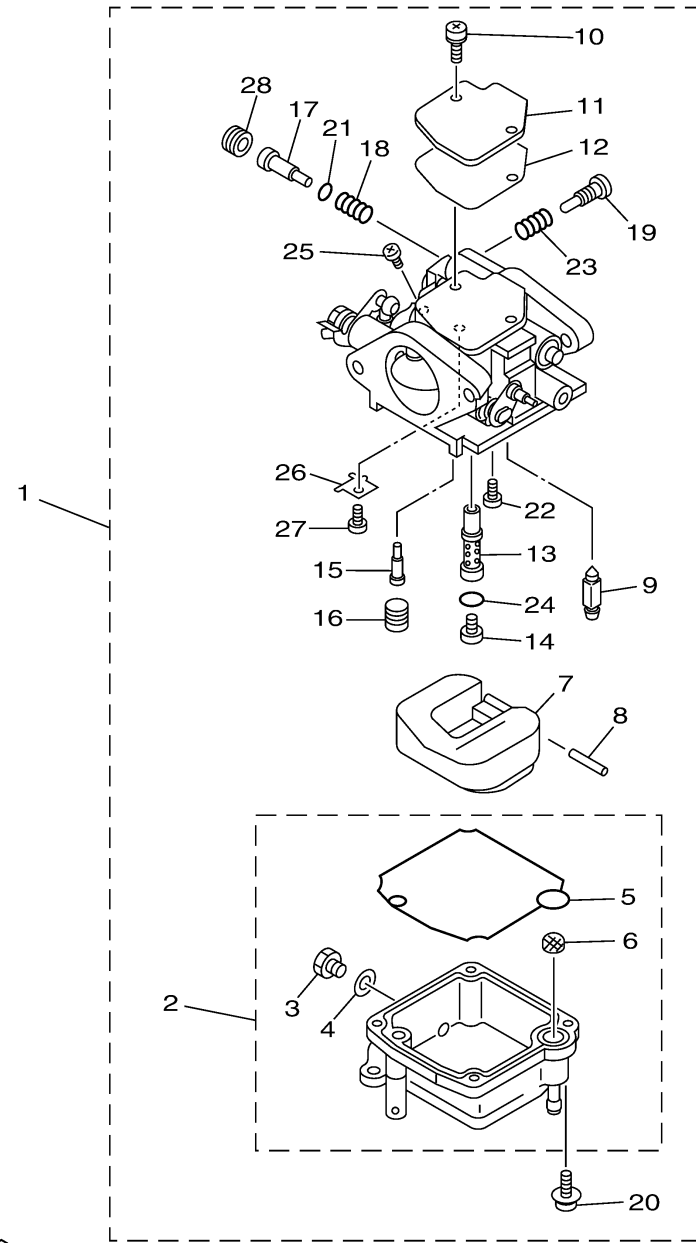

# CARBURETOR

Ref No.	Part Number	Description	Qty	Remarks
1	66N-14301-10-00	CARBURETOR ASSY 1	1	
2	66N-14381-00-00	. . BODY, FLOAT CHAMBER	1	
3	62Y-14383-00-00	. . SCREW, DRAIN	1	
4	66M-14398-00-00	. . GASKET	1	
5	66M-14384-00-00	. . GASKET, FLOAT CHAMBER	1	
6	66M-14827-00-00	. . FILTER	1	
7	6L2-14385-00-00	. FLOAT	1	
8	6E5-14386-01-00	. PIN, FLOAT	1	
9	6L2-14392-00-00	. VALVE	1	
10	97980-04110-00	. . SCREW, WITH WASHER	2	
11	6L2-14157-00-00	. COVER, MIXING	1	
12	62Y-14399-00-00	. GASKET	1	
13	66N-14341-00-00	. . NOZZLE, MAIN	1	
14	66N-14343-34-00	. . . JET, MAIN (# 68)	1	
15	66M-14342-23-00	. JET, PILOT (#45)	1	
16	62Y-14355-00-00	. . PLUG	1	
17	5H0-14323-00-00	. SCREW, AIR ADJUSTING	1	
18	30X-14334-00-00	. SPRING, AIR ADJUSTING	1	
19	62Y-14521-00-00	. . SCREW, THROTTLE	1	
20	97980-04112-00	. SCREW, WITH WASHER	4	

CONTINUED ON NEXT FRAME >

  
69C4100-D070  
Revised: 8-14-2017

# CARBURETOR

Ref No.	Part Number	Description	Qty	Remarks
21	62Y-14397-00-00	. O-RING	1	
22	98980-04006-00	. SCREW, BIND	1	
23	646-14212-01-00	. SPRING, PILOT ADJUSTING	1	
24	6F5-14397-00-00	. O-RING	1	
25	97890-04005-00	. SCREW, PAN HEAD	1	
26	66M-14157-00-00	. PLATE	1	
27	98580-03005-00	. SCREW, PAN HEAD	1	
28	66L-1432A-00-00	. PLUG	1	