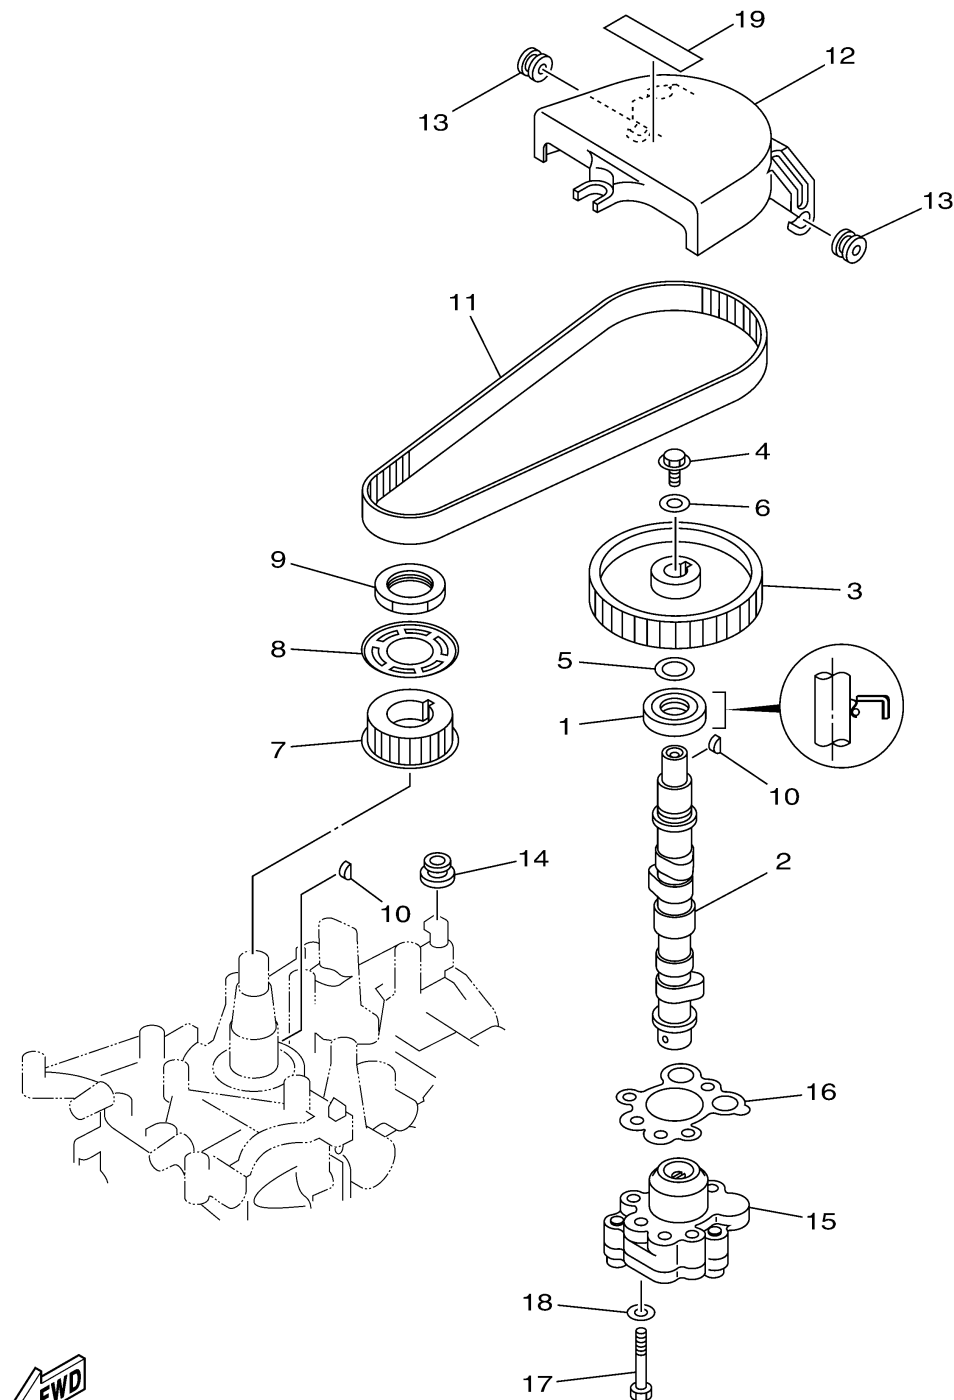

# OIL PUMP

  
66R4700-D080

Ref No.	Part Number	Description	Qty	Remarks
1	93102-18M21-00	.OIL SEAL	1	
2	66M-12171-10-00	CAMSHAFT 1	1	
2	66M-12170-00-00	CAMSHAFT ASSY 1	1	
3	66M-11537-00-94	GEAR, DRIVEN	1	
4	90105-06M14-00	BOLT FLANGE	1	
5	90201-13201-00	WASHER, PLATE	1	
6	90201-06M94-00	WASHER, PLATE	1	
7	66M-11536-10-00	GEAR, DRIVE	1	
8	66M-11557-00-00	WASHER 1	1	
9	90170-28M37-00	NUT	1	
10	90280-03M01-00	KEY, WOODRUFF	2	
11	66M-46241-00-00	V-BELT	1	
12	66M-46297-00-00	COVER, DUST	1	
13	90480-10M16-00	.GROMMET	2	
14	90480-12072-00	GROMMET	1	
15	66M-13300-10-00	OIL PUMP ASSY	1	
16	66M-13329-10-00	.GASKET, PUMP COVER	1	
17	97095-06035-00	BOLT	3	
18	92995-06600-00	WASHER	3	
19	6G8-13437-45-00	MARK, CAUTION	1	