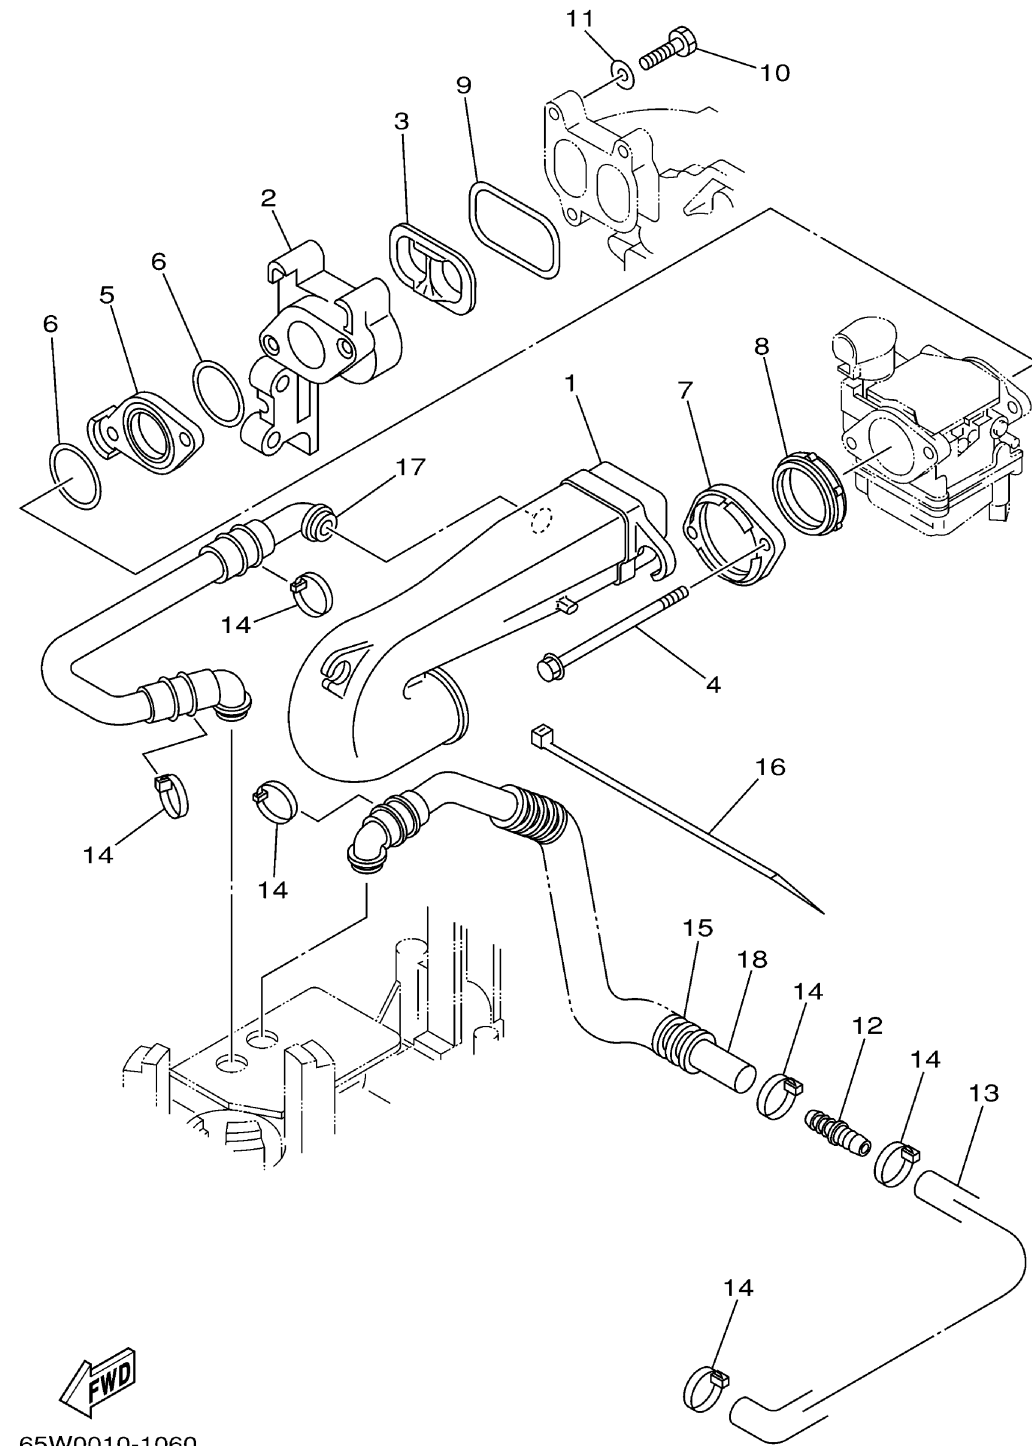

# INTAKE

65W0010-1060

Ref No.	Part Number	Description	Qty	Remarks
1	65W-14440-00-00	SILENCER ASSY, INTAKE	1	
2	65W-13640-00-00	MANIFOLD	1	
3	65W-13323-00-00	INSERT	1	
4	65W-14496-00-00	BOLT	2	
5	65W-14271-00-00	INSULATOR	1	
6	65W-14198-00-00	.GASKET	2	
7	65W-14262-00-00	FLANGE	1	
8	65W-14457-10-00	.SEAL	1	
9	65W-13645-00-00	.GASKET, MANIFOLD 1	1	
10	97095-06025-00	BOLT	3	
11	92995-06600-00	WASHER	3	
12	65W-24377-00-00	PIPE, JOINT 3	1	
13	65W-15397-10-00	HOSE	1	
14	90465-13M36-00	CLAMP	6	
15	90446-24M54-00	HOSE (L260)	1	
16	90465-11M52-00	CLAMP	1	
17	65W-15370-00-00	BREATHER ASSY	1	
18	65W-15370-10-00	BREATHER ASSY	1	