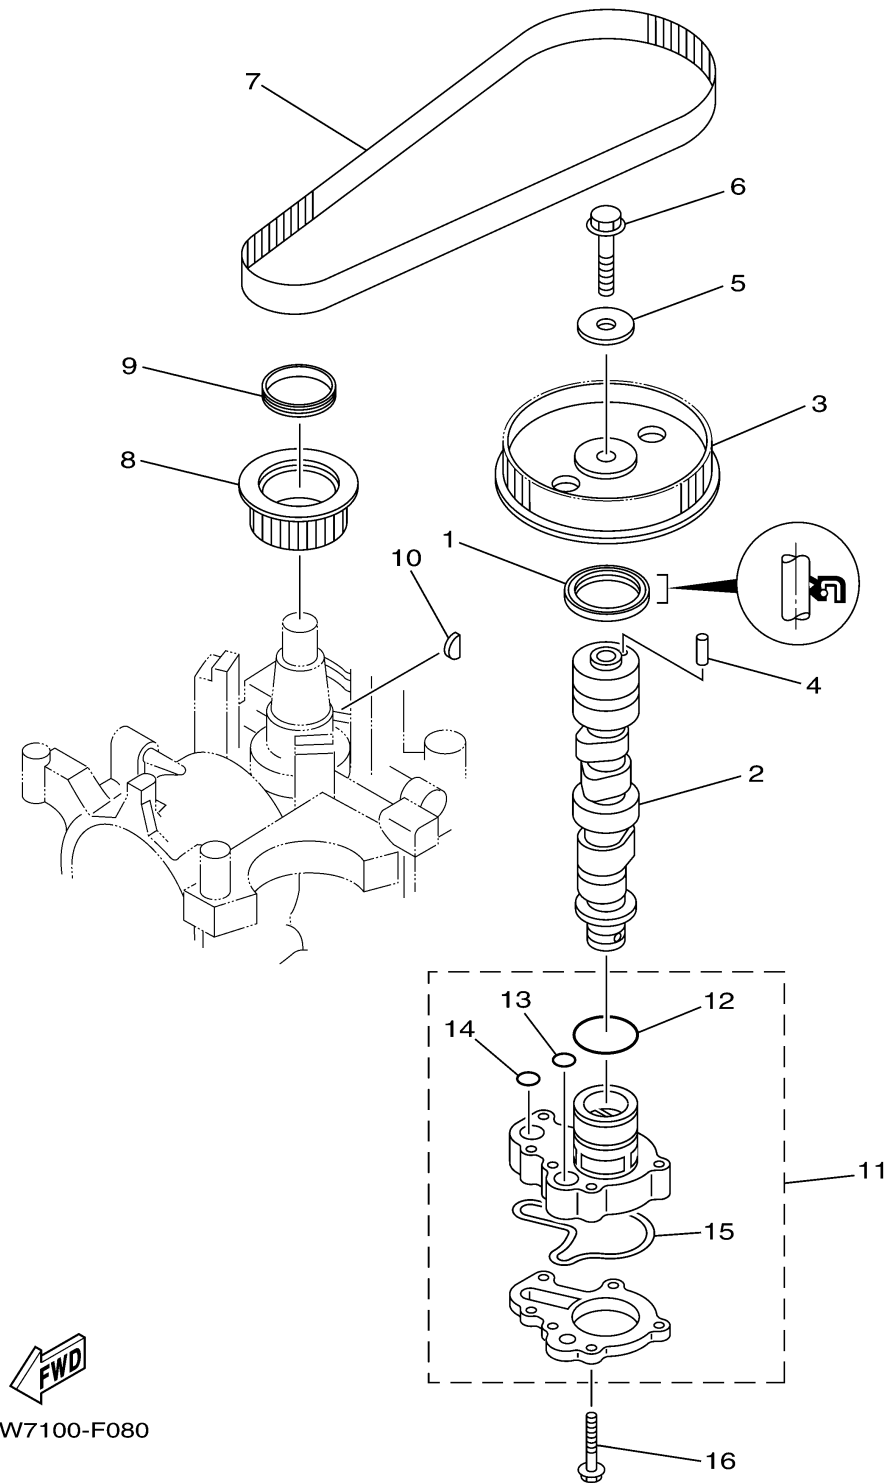

OIL PUMP

FWD
65W7100-F080

Ref No.	Part Number	Description	Qty	Remarks
1	93102-37M40-00	.OIL SEAL	1	
2	65W-12171-01-00	CAMSHAFT 1	1	
3	65W-11537-01-00	GEAR, DRIVEN	1	
4	93605-14143-00	PIN, DOWEL	1	
5	90201-10M06-00	WASHER, PLATE	1	
6	95895-10040-00	BOLT, FLANGE	1	
7	65W-46241-00-00	V-BELT	1	
8	65W-11536-10-00	GEAR, DRIVE	1	
9	65W-11476-00-00	SPRING	1	
10	90280-04M06-00	KEY, WOODRUFF	1	
11	65W-13300-00-00	OIL PUMP ASSY	1	
12	93210-33MH2-00	. .O-RING	1	
13	93210-12MG9-00	. .O-RING	1	
14	93210-14515-00	. .O-RING	1	
15	62Y-13142-00-00	. .GASKET	1	
16	90119-06MA5-00	BOLT, WITH WASHER	4	