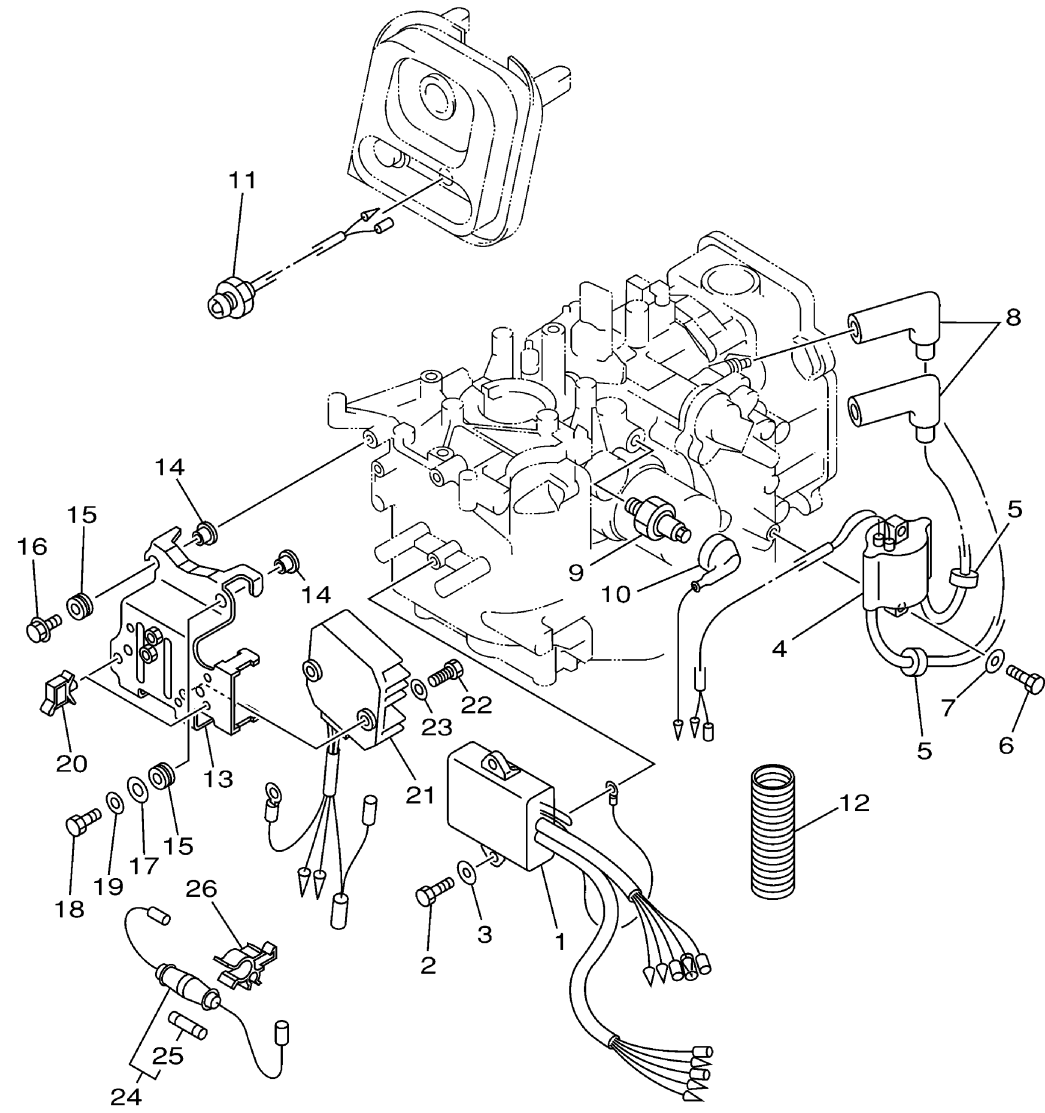

ELECTRICAL 1

Ref No.	Part Number	Description	Qty	Remarks
1	66M-85540-01-00	C.D.I. UNIT ASSY	1	
2	97095-06020-00	BOLT	2	
3	92995-06600-00	WASHER	2	
4	66M-85570-00-00	IGNITION COIL ASSY	1	
5	90480-25161-00	GROMMET	2	
6	97095-06020-00	BOLT	2	
7	92995-06600-00	WASHER	2	
8	6G8-82370-30-00	PLUG CAP ASSY	2	
9	62Y-82504-10-00	OIL PRESSURE SWITCH ASSY	1	
10	66M-82127-10-00	WIRE, LEAD 2	1	
11	65W-85410-01-00	EMERGENCY SIGNAL LIGHT ASSY	1	
12	6H1-83557-00-00	TUBE	1	
13	66M-85542-10-00	BRACKET	1	
14	90387-06M05-00	COLLAR	4	
15	90480-13M24-00	GROMMET	4	
16	95895-06020-00	BOLT, FLANGE	3	
17	90201-06M05-00	WASHER, PLATE	1	
18	97095-06025-00	BOLT	1	
19	92995-06600-00	WASHER	1	
20	90464-09M13-00	CLAMP	2	

CONTINUED ON NEXT FRAME >

66R0700-1120

ELECTRICAL 1

Ref No.	Part Number	Description	Qty	Remarks
21	6G8-81960-A1-00	RECTIFIER ASSY	1	
22	97095-06016-00	BOLT	3	
22	97095-06016-00	BOLT	2	
23	92995-06600-00	WASHER	3	
23	92995-06600-00	WASHER	2	
24	6G8-82150-00-00	FUSE HOLDER ASSY	1	
25	663-82151-00-00	..FUSE (12V-20A)	1	
26	6G5-82152-00-00	HOLDER, FUSE	1	

66R0700-1120