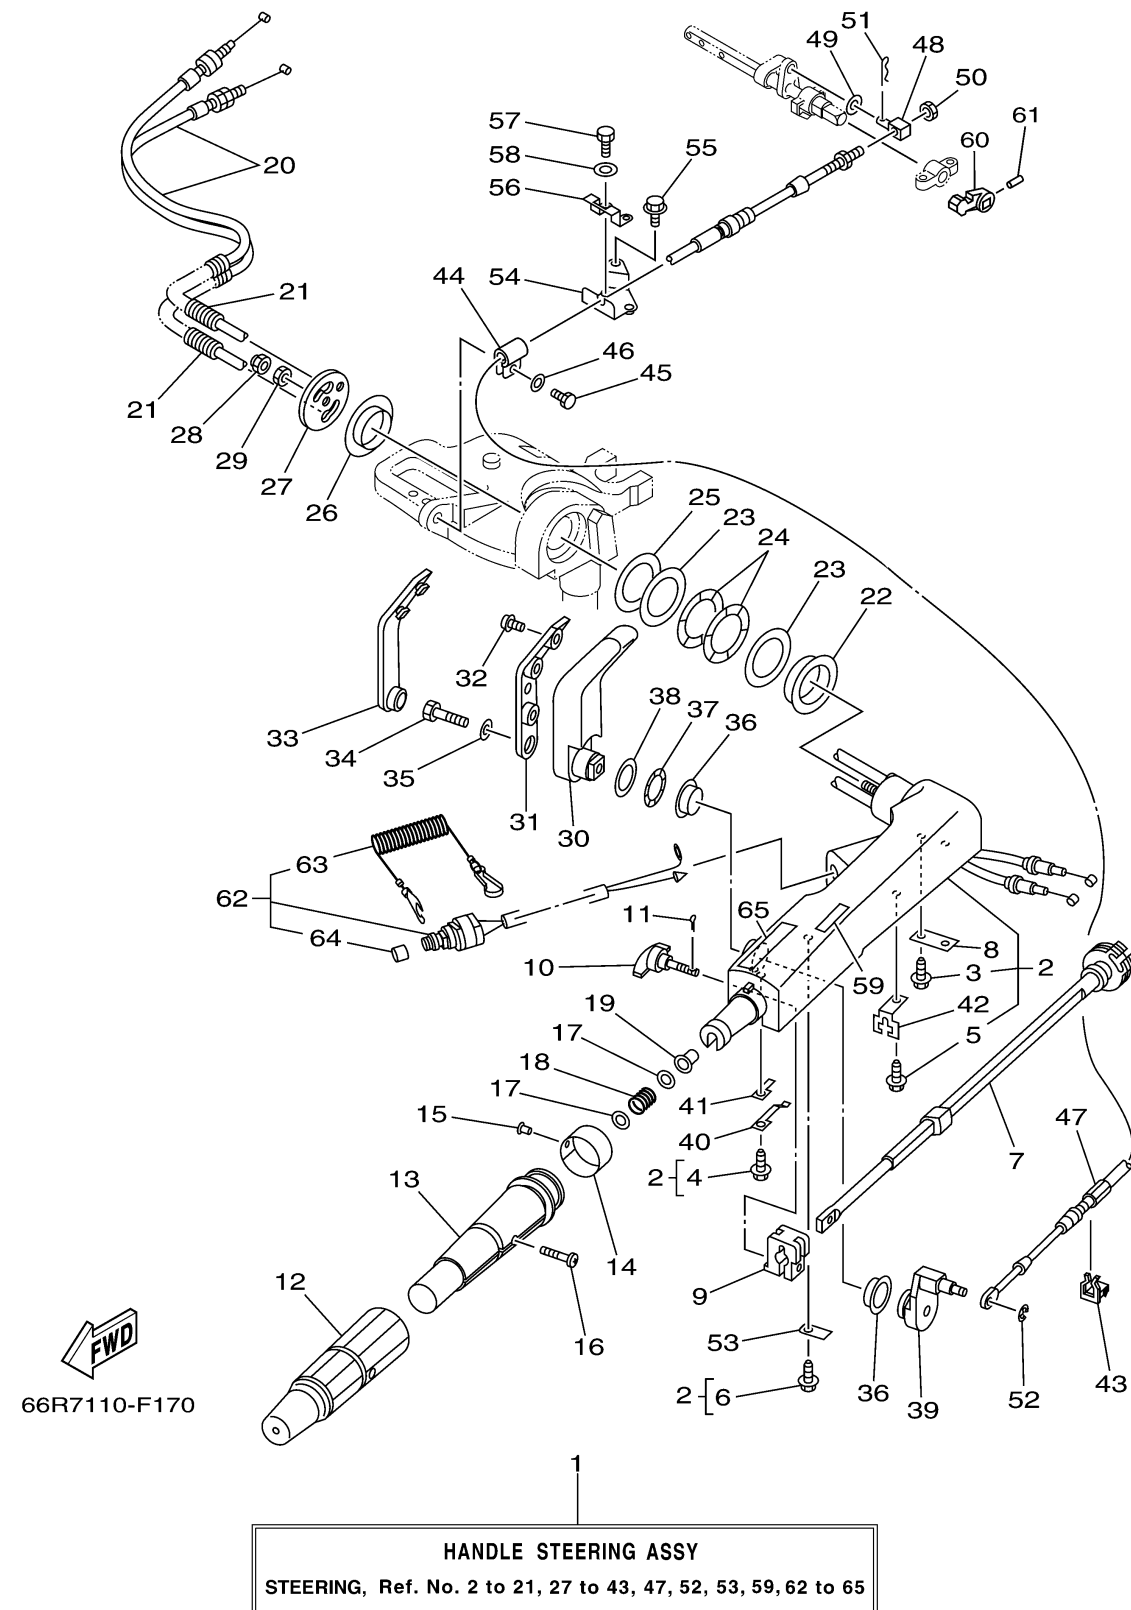

STEERING

Ref No.	Part Number	Description	Qty	Remarks
61	90254-03M05-00	PIN, SPRING	1	
62	65W-82575-01-00	ENGINE STOP SWITCH ASSY	1	
63	682-82556-00-00	. .LANYARD, STOP SWITCH	1	
64	689-8257Y-00-00	. .CAP	1	
65	6E0-83627-41-00	LABEL, CAUTION 7	1