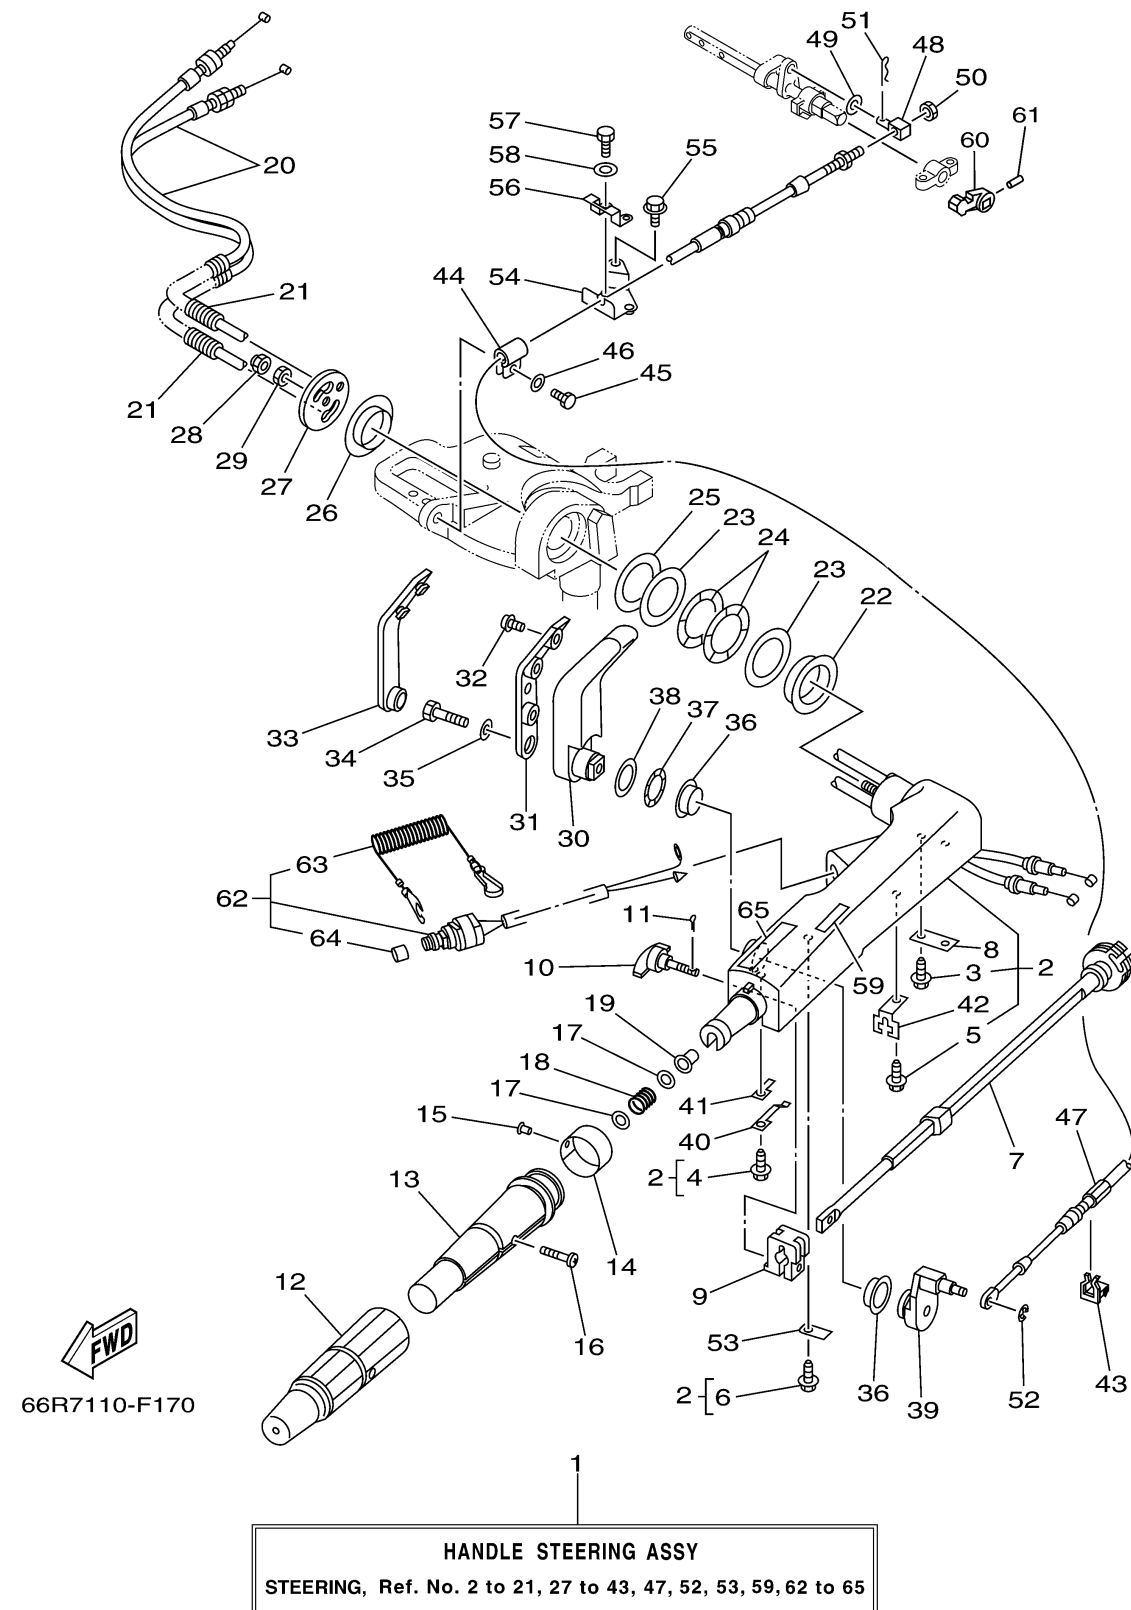

STEERING

Ref No.	Part Number	Description	Qty	Remarks
1	66R-W0084-01-4D	HANDLE STEERING ASSY	1	
2	66R-42101-01-4D	HANDLE, STEERING	1	
3	90109-06M86-00	. BOLT	2	
4	90109-06M80-00	. BOLT	1	
5	90109-06M80-00	. BOLT	1	
6	90109-06M80-00	. BOLT	1	
7	66R-42138-00-00	LEVER, THROTTLE	1	
8	65W-42159-00-00	STAY	1	
9	6G1-42126-00-00	FRICITION, STEERING HANDLE GRIP	1	
10	65W-42125-00-00	BOLT, FRICTION ADJUSTING	1	
11	91490-16010-00	PIN. COTTER	1	
12	66M-42177-00-00	RUBBER, HANDLE	1	
13	66M-42119-00-00	GRIP, STEERING HANDLE	1	
14	689-42137-20-00	INDICATOR, THROTTLE	1	
15	90269-02M09-00	RIVET	1	
16	90149-05M13-00	SCREW	1	
17	90201-10M02-00	WASHER, PLATE	2	
18	90501-23215-00	SPRING, COMPRESSION	1	
19	90386-08032-00	BUSH	1	
20	66M-26311-00-00	CABLE, THROTTLE 1	2	

CONTINUED ON NEXT FRAME >

STEERING

Ref No.	Part Number	Description	Qty	Remarks
21	90446-10M87-00	HOSE (L75)	2	
22	66R-42171-00-00	BUSHING	1	
23	90201-43M00-00	WASHER, PLATE	2	
24	90206-43M22-00	WASHER, WAVE	2	
25	90202-43M57-00	WASHER, PLATE	1	
26	90386-40M99-00	BUSH	1	
27	66M-42131-01-00	COVER, HANDLE STEERING	1	
28	95780-10300-00	NUT, FLANGE	1	
29	95380-10700-00	NUT	1	
30	66R-44111-00-4D	HANDLE, GEAR SHIFT	1	
31	66R-44173-00-00	LEVER, SHIFT CONTROL	1	
32	90159-06M18-00	SCREW, WITH WASHER	3	
33	66R-42129-00-00	BUSHING, RUBBER	1	
34	97095-08030-00	BOLT	1	
35	92995-08600-00	WASHER	1	
36	90386-26MA3-00	BUSH	2	
37	90206-26M25-00	WASHER, WAVE	1	
38	90202-26M59-00	WASHER, PLATE	1	
39	66R-44113-01-00	CAM PLATE, HANDLE	1	
40	66R-44116-00-00	SPRING	1	

CONTINUED ON NEXT FRAME >

STEERING

Ref No.	Part Number	Description	Qty	Remarks
61	90254-03M05-00	PIN, SPRING	1	
62	65W-82575-01-00	ENGINE STOP SWITCH ASSY	1	
63	682-82556-00-00	. .LANYARD, STOP SWITCH	1	
64	689-8257Y-00-00	. .CAP	1	
65	6E0-83627-41-00	LABEL, CAUTION 7	1	