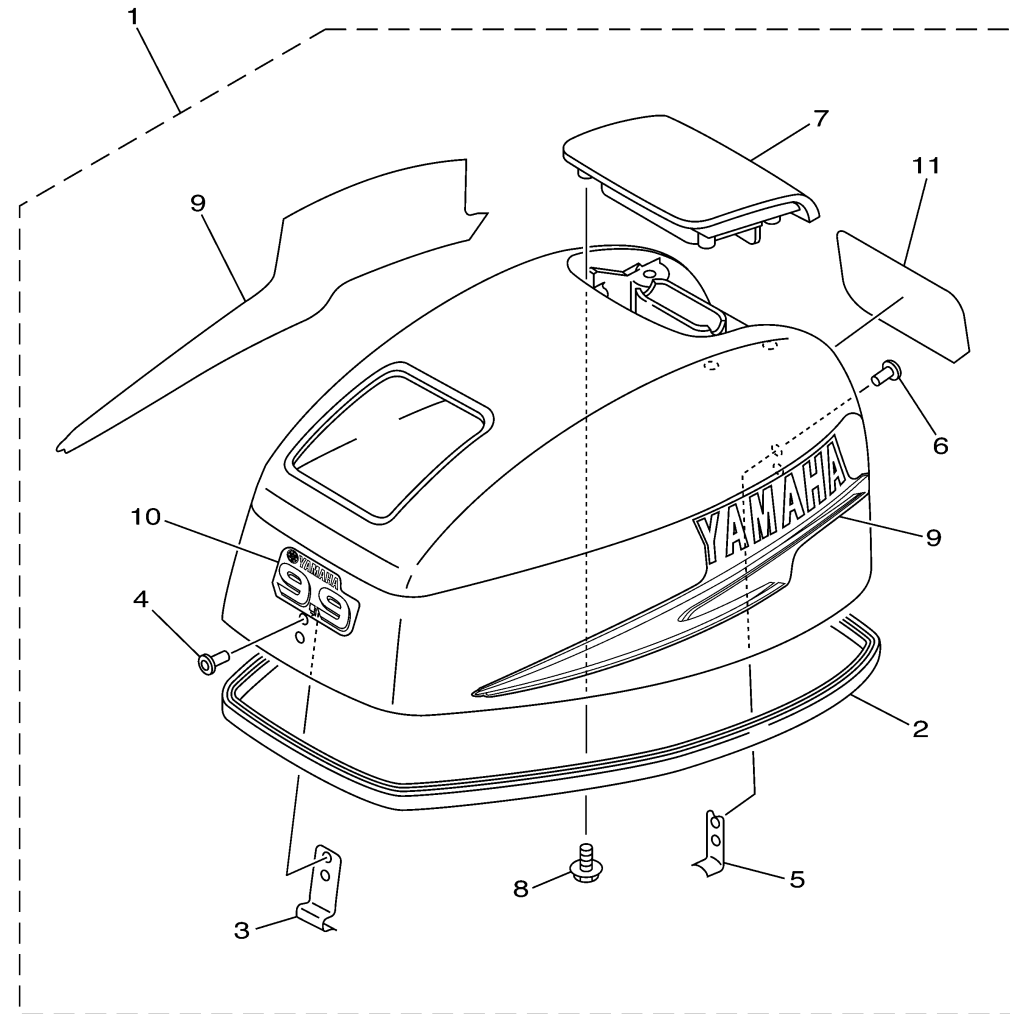

TOP COWLING

Ref No.	Part Number	Description	Qty	Remarks
1	63V-42610-30-4D	TOP COWLING ASSY	1	UR 9.9
1	63W-42610-30-4D	TOP COWLING ASSY	1	UR 15
2	63V-42615-00-00	..SEAL	1	
3	6G1-42651-02-00	...HOOK	1	
4	90266-04M04-00	...RIVET	2	
5	6L2-42647-00-00	..HOLDER, CLAMP BAND	1	
6	90266-04M04-00	...RIVET	2	
7	63V-42613-01-4D	..MOLDING, AIR DUCT	1	
8	97595-06516-00	..BOLT, WITH WASHER	4	
9	63V-W0070-20-00	..GRAPHIC SET	1	
10	63W-42677-30-00	..GRAPHIC, FRONT	1	UR 15
10	63V-42677-30-00	..GRAPHIC, FRONT	1	UR 9.9
11	63V-42678-20-00	..GRAPHIC, REAR	1	UR 9.9
11	63W-42678-20-00	..GRAPHIC, REAR	1	UR 15

63V2100-3010