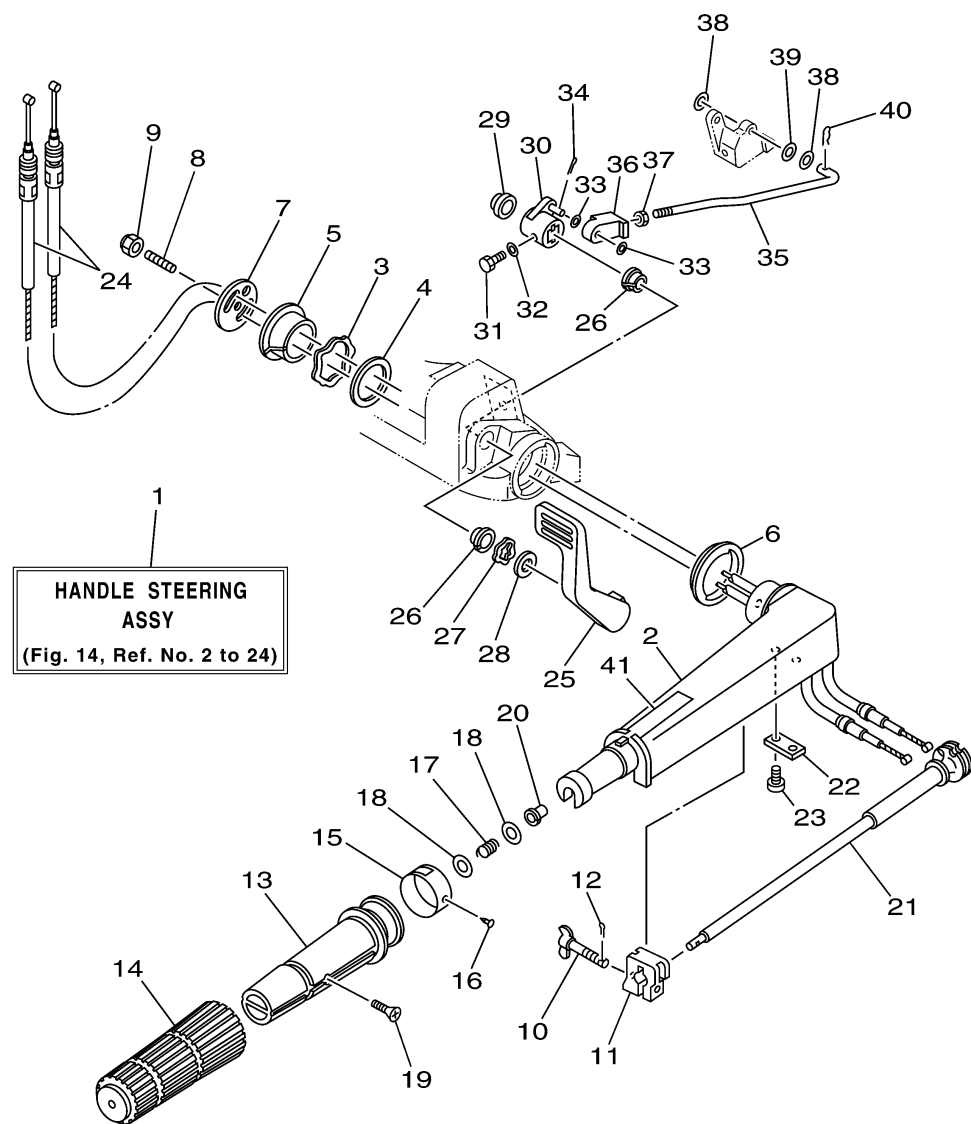

6L26110-F140

STEERING

Ref No.	Part Number	Description	Qty	Remarks
1	6L2-W0084-11-4D	HANDLE STEERING ASSY	1	MH/EH
2	6G1-42111-12-4D	HANDLE, STEERING	1	MH/EH
3	90206-36M21-00	WASHER, WAVE	1	MH/EH
4	90202-36M55-00	WASHER, PLATE	1	MH/EH
5	90386-33M96-00	BUSH	1	MH/EH
6	90386-34M97-00	BUSH	1	MH/EH
7	6G1-42131-02-00	COVER, HANDLE STEERING	1	MH/EH
8	90116-08016-00	BOLT, STUD	1	MH/EH
9	90185-08057-00	.NUT, SELF-LOCKING	1	MH/EH
10	6G1-42125-01-00	BOLT, FRICTION ADJUSTING	1	MH/EH
11	6G1-42126-00-00	FRICTION, STEERING HANDLE GRIP	1	MH/EH
12	91490-16010-00	PIN. COTTER	1	MH/EH
13	664-42119-00-00	GRIP, STEERING HANDLE	1	MH/EH
14	6F6-42177-A0-00	RUBBER, HANDLE	1	MH/EH
15	6L2-42137-00-00	INDICATOR, THROTTLE	1	MH/EH
16	90269-02M09-00	RIVET	1	MH/EH
17	90501-23215-00	SPRING, COMPRESSION	1	MH/EH
18	90201-10M02-00	.WASHER, PLATE	2	MH/EH
19	90149-05M13-00	SCREW	1	MH/EH
20	90386-08032-00	BUSH	1	MH/EH

CONTINUED ON NEXT FRAME >

6L26110-F140

STEERING

Ref No.	Part Number	Description	Qty	Remarks
21	6G1-42138-01-00	LEVER, THROTTLE	1	MH/EH
22	6E0-42159-02-00	STAY	1	MH/EH
23	97885-05012-00	SCREW, PAN HEAD	2	MH/EH
24	6L2-26301-01-00	THROTTLE CABLE ASSY	2	MH/EH
25	6L2-44111-01-94	HANDLE, GEAR SHIFT	1	MH/EH
26	90386-15M73-00	BUSH	2	MH/EH
27	90206-15M18-00	WASHER, WAVE	1	MH/EH
28	90202-15M37-00	WASHER, PLATE	1	MH/EH
29	90386-12M72-00	BUSH	1	MH/EH
30	6L2-44125-00-94	LEVER, SHIFT ROD	1	MH/EH
31	97095-06020-00	BOLT	1	MH/EH
32	92995-06600-00	WASHER	1	MH/EH
33	90202-06009-00	WASHER, PLATE	2	MH/EH
34	91490-20010-00	PIN. COTTER	1	MH/EH
35	6L2-44124-00-00	LINK, SHIFT ROD	1	MH/EH
36	6L2-26363-00-00	END, CABLE	1	MH/EH
37	95380-06700-00	NUT	1	MH/EH
38	90202-05088-00	.WASHER, PLATE	2	MH/EH
39	90202-05M38-00	WASHER, PLATE	1	MH/EH
40	90468-05M03-00	CLIP	1	MH/EH

CONTINUED ON NEXT FRAME >

STEERING

Ref No.	Part Number	Description	Qty	Remarks
41	6E0-83627-41-00	LABEL, CAUTION 7	1	MH/EH

6L26110-F140