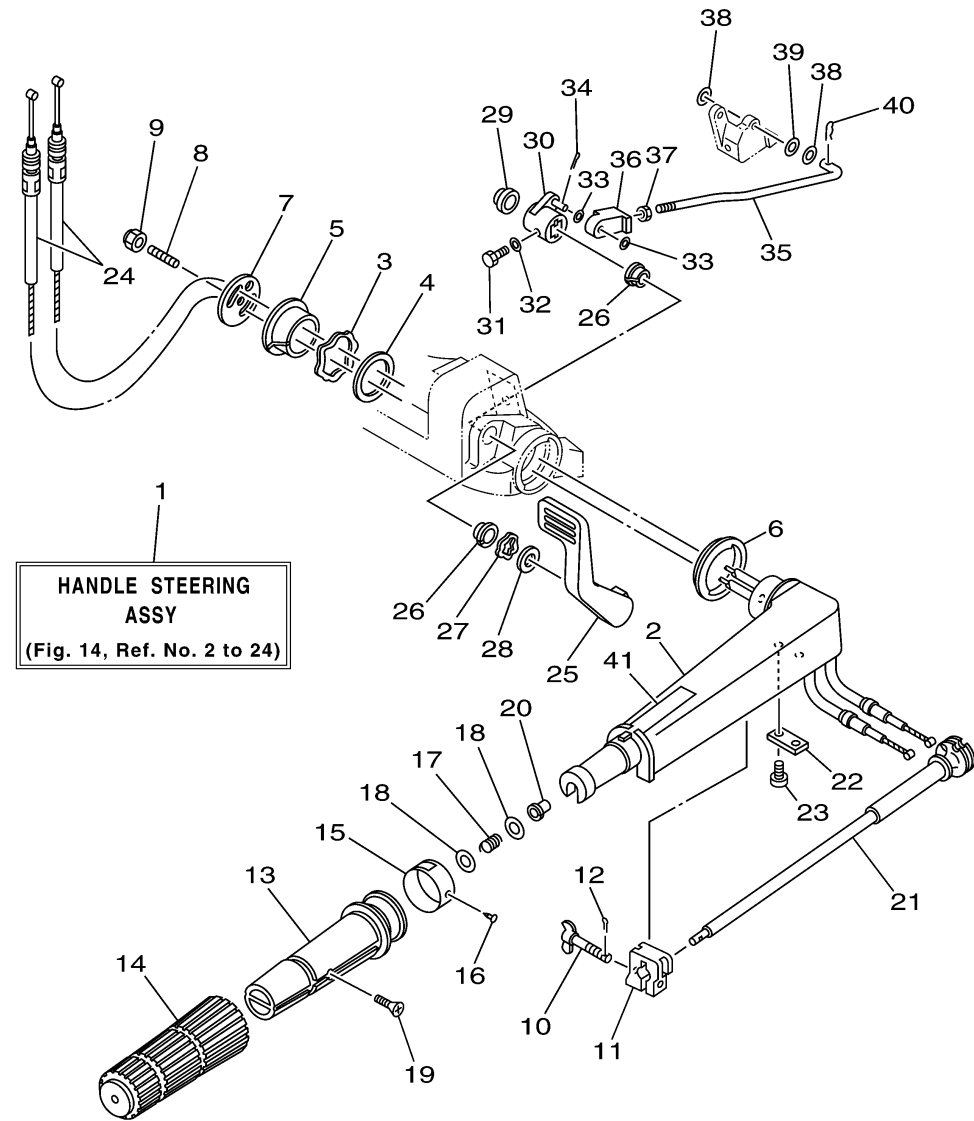

6L26110-F140

STEERING

Ref No.	Part Number	Description	Qty	Remarks
1	6L2-W0084-11-4D	HANDLE STEERING ASSY	1	MH/EH
2	6G1-42111-12-4D	HANDLE, STEERING	1	MH/EH
3	90206-36M21-00	WASHER, WAVE	1	MH/EH
4	90202-36M55-00	WASHER, PLATE	1	MH/EH
5	90386-33M96-00	BUSH	1	MH/EH
6	90386-34M97-00	BUSH	1	MH/EH
7	6G1-42131-02-00	COVER, HANDLE STEERING	1	MH/EH
8	90116-08016-00	BOLT, STUD	1	MH/EH
9	90185-08057-00	.NUT, SELF-LOCKING	1	MH/EH
10	6G1-42125-01-00	BOLT, FRICTION ADJUSTING	1	MH/EH
11	6G1-42126-00-00	FRICTION, STEERING HANDLE GRIP	1	MH/EH
12	91490-16010-00	PIN. COTTER	1	MH/EH
13	664-42119-00-00	GRIP, STEERING HANDLE	1	MH/EH
14	6F6-42177-A0-00	RUBBER, HANDLE	1	MH/EH
15	6L2-42137-00-00	INDICATOR, THROTTLE	1	MH/EH
16	90269-02M09-00	RIVET	1	MH/EH
17	90501-23215-00	SPRING, COMPRESSION	1	MH/EH
18	90201-10M02-00	.WASHER, PLATE	2	MH/EH
19	90149-05M13-00	SCREW	1	MH/EH
20	90386-08032-00	BUSH	1	MH/EH

CONTINUED ON NEXT FRAME >

6L26110-F140

STEERING

Ref No.	Part Number	Description	Qty	Remarks
21	6G1-42138-01-00	LEVER, THROTTLE	1	MH/EH
22	6E0-42159-02-00	STAY	1	MH/EH
23	97885-05012-00	SCREW, PAN HEAD	2	MH/EH
24	6L2-26301-01-00	THROTTLE CABLE ASSY	2	MH/EH
25	6L2-44111-01-94	HANDLE, GEAR SHIFT	1	MH/EH
26	90386-15M73-00	BUSH	2	MH/EH
27	90206-15M18-00	WASHER, WAVE	1	MH/EH
28	90202-15M37-00	WASHER, PLATE	1	MH/EH
29	90386-12M72-00	BUSH	1	MH/EH
30	6L2-44125-00-94	LEVER, SHIFT ROD	1	MH/EH
31	97095-06020-00	BOLT	1	MH/EH
32	92995-06600-00	WASHER	1	MH/EH
33	90202-06009-00	WASHER, PLATE	2	MH/EH
34	91490-20010-00	PIN. COTTER	1	MH/EH
35	6L2-44124-00-00	LINK, SHIFT ROD	1	MH/EH
36	6L2-26363-00-00	END, CABLE	1	MH/EH
37	95380-06700-00	NUT	1	MH/EH
38	90202-05088-00	.WASHER, PLATE	2	MH/EH
39	90202-05M38-00	WASHER, PLATE	1	MH/EH
40	90468-05M03-00	CLIP	1	MH/EH

CONTINUED ON NEXT FRAME >

STEERING

Ref No.	Part Number	Description	Qty	Remarks
41	6E0-83627-41-00	LABEL, CAUTION 7	1	MH/EH

6L26110-F140