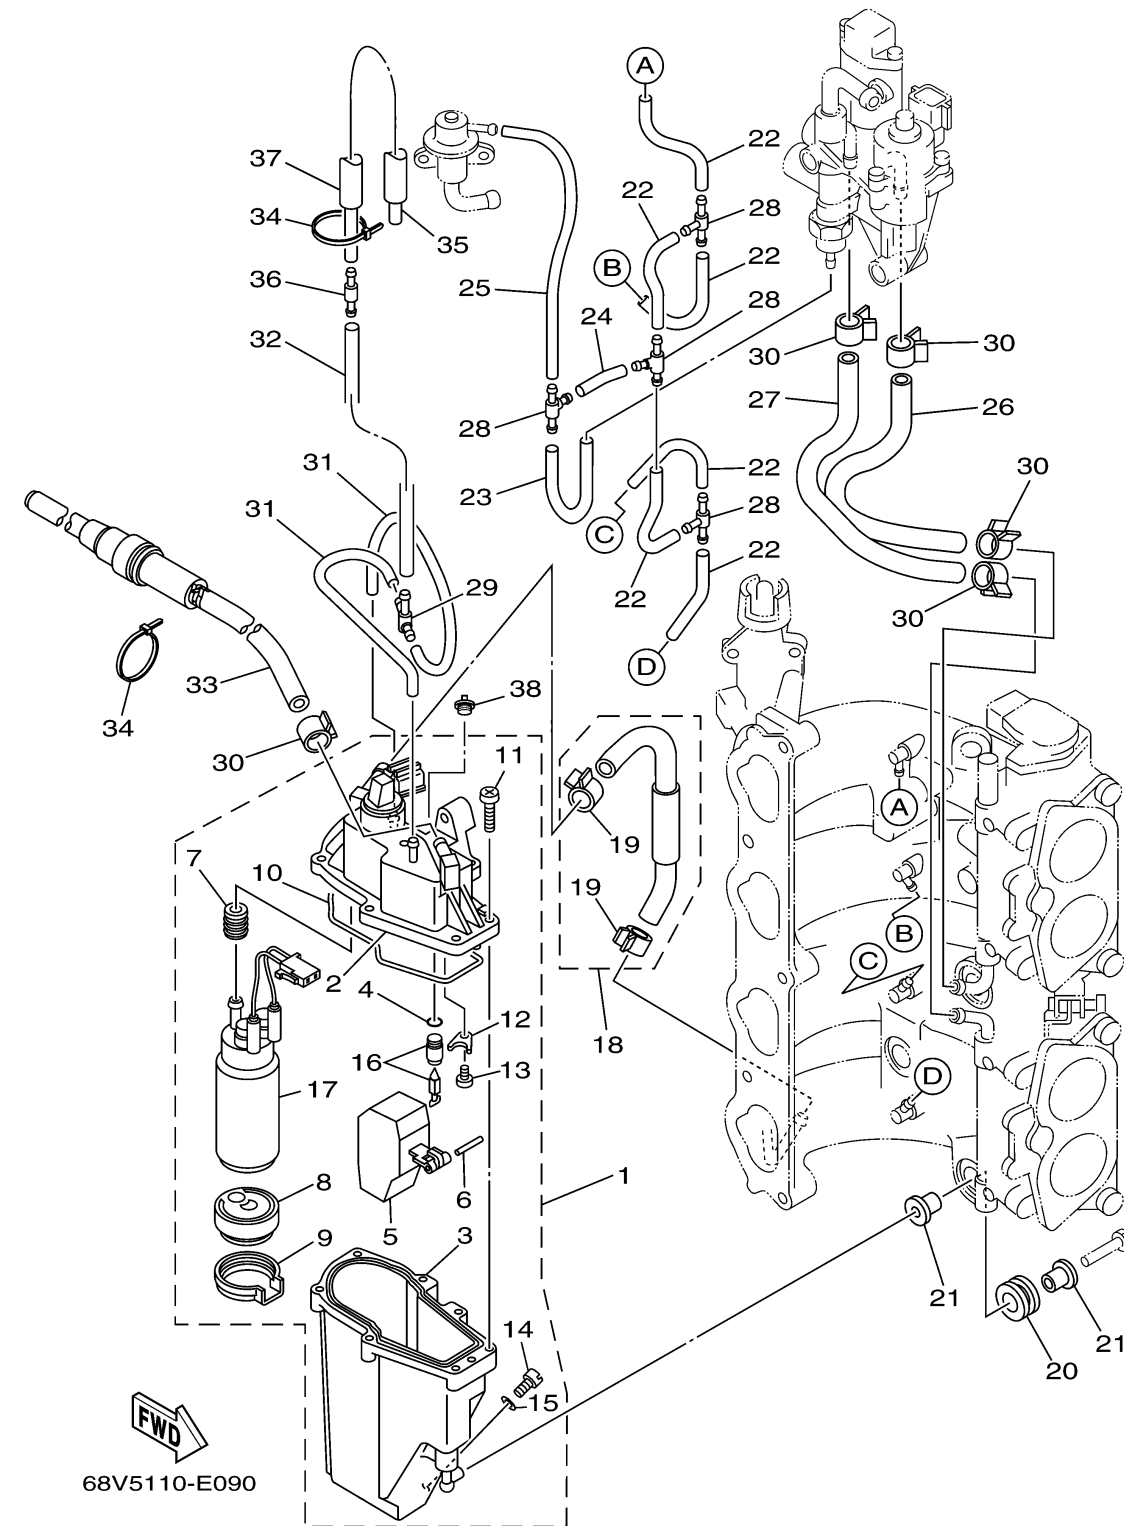

FUEL INJECTION PUMP

Ref No.	Part Number	Description	Qty	Remarks
1	68V-14180-02-00	FLOAT CHAMBER ASSY	1	
2	68V-14182-01-00	..COVER, FLOAT CHAMBER	1	
3	68V-14181-00-00	..BODY, FLOAT CHAMBER 1	1	
4	68V-13769-00-00	..O-RING	1	
5	68V-14985-00-00	..FLOAT	1	
6	68V-14386-00-00	..PIN, FLOAT	1	
7	68V-13781-10-00	..DAMPER, PUMP	1	
8	68V-13915-00-00	..FILTER	1	
9	68V-13784-00-00	..COVER, PUMP	1	
10	68V-14984-00-00	..GASKET, FLOAT CHAMBER	1	
11	68V-14567-00-00	..SCREW	7	
12	68V-14255-00-00	..PLATE	1	
13	68V-14592-00-00	..SCREW	1	
14	68V-14191-00-00	..PLUG, DRAIN	1	
15	68V-14126-00-00	..GASKET	1	
16	68V-14546-00-00	..VALVE, NEEDLE	1	
17	68V-13907-03-00	..FUEL PUMP COMP.	1	
18	68V-14807-00-00	HOSE COMP.	1	
19	68V-24387-00-00	..CLIP	2	
20	68V-13593-00-00	DAMPER	3	

CONTINUED ON NEXT FRAME >

FUEL INJECTION PUMP

Ref No.	Part Number	Description	Qty	Remarks
21	68V-13716-00-00	COLLAR	6	
22	68V-13542-00-00	HOSE, VACUUM SENSING 1	6	
23	68V-13533-00-00	.HOSE, VACUUM SENSING 4	1	
24	68V-13544-00-00	HOSE, VACUUM SENSING 2	1	
25	68V-13532-00-00	HOSE, VACUUM SENSING 3	1	
26	68V-13545-00-00	HOSE 1	1	
27	68V-13546-00-00	HOSE 2	1	
28	68V-24377-00-00	PIPE, JOINT 2	4	
29	68V-24379-00-00	PIPE, JOINT 4	1	
30	68V-13577-00-00	CLIP	5	
31	68V-13534-00-00	HOSE, VACUUM SENSING 5	2	
32	68V-13547-01-00	HOSE 3	1	
33	68V-24502-01-00	FILTER, FUEL	1	
34	68V-2481H-00-00	CLAMP	2	
35	68V-13535-00-00	HOSE, VACUUM SENSING 5	1	
36	68V-24460-01-00	RELIEF VALVE ASSY	1	
37	68V-13543-01-00	HOSE, AIR	1	
38	69J-14225-00-00	CAP	1	