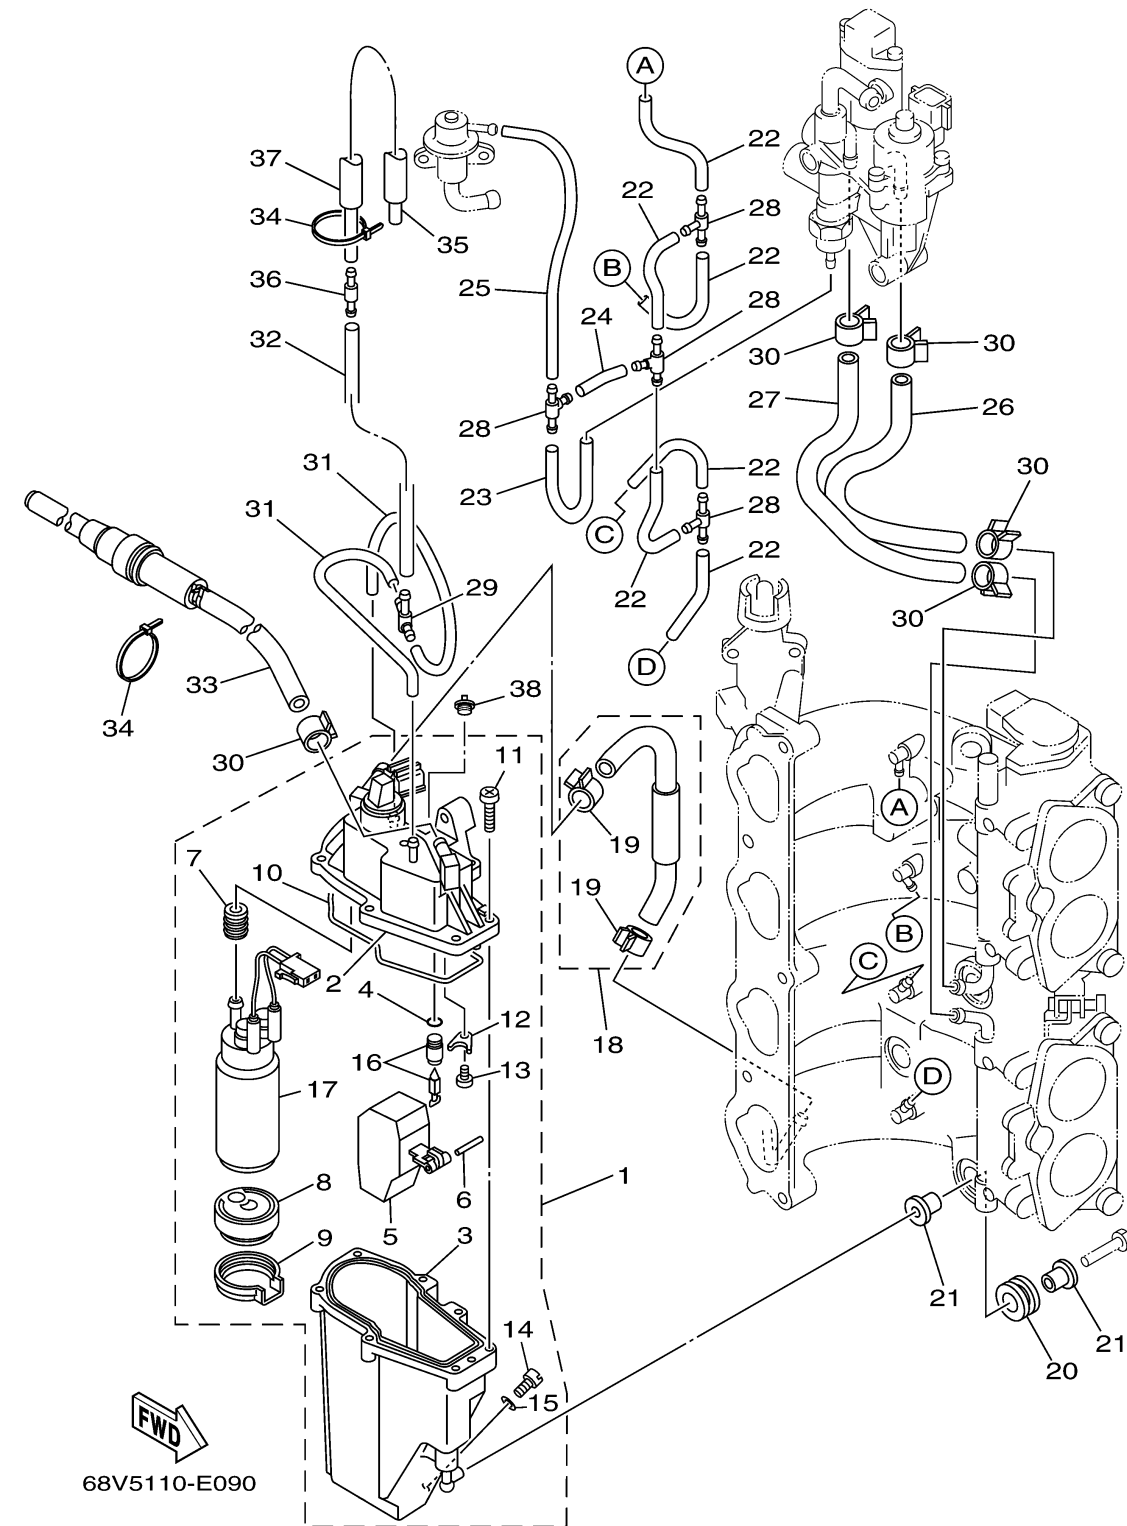

FUEL INJECTION PUMP

Ref No.	Part Number	Description	Qty	Remarks
1	68V-14180-02-00	FLOAT CHAMBER ASSY	1	
2	68V-14182-01-00	..COVER, FLOAT CHAMBER	1	
3	68V-14181-00-00	..BODY, FLOAT CHAMBER 1	1	
4	68V-13769-00-00	..O-RING	1	
5	68V-14985-00-00	..FLOAT	1	
6	68V-14386-00-00	..PIN, FLOAT	1	
7	68V-13781-10-00	..DAMPER, PUMP	1	
8	68V-13915-00-00	..FILTER	1	
9	68V-13784-00-00	..COVER, PUMP	1	
10	68V-14984-00-00	..GASKET, FLOAT CHAMBER	1	
11	68V-14567-00-00	..SCREW	7	
12	68V-14255-00-00	..PLATE	1	
13	68V-14592-00-00	..SCREW	1	
14	68V-14191-00-00	..PLUG, DRAIN	1	
15	68V-14126-00-00	..GASKET	1	
16	68V-14546-00-00	..VALVE, NEEDLE	1	
17	68V-13907-03-00	..FUEL PUMP COMP.	1	
18	68V-14807-00-00	HOSE COMP.	1	
19	68V-24387-00-00	..CLIP	2	
20	68V-13593-00-00	DAMPER	3	

CONTINUED ON NEXT FRAME >

FUEL INJECTION PUMP

Ref No.	Part Number	Description	Qty	Remarks
21	68V-13716-00-00	COLLAR	6	
22	68V-13542-00-00	HOSE, VACUUM SENSING 1	6	
23	68V-13533-00-00	.HOSE, VACUUM SENSING 4	1	
24	68V-13544-00-00	HOSE, VACUUM SENSING 2	1	
25	68V-13532-00-00	HOSE, VACUUM SENSING 3	1	
26	68V-13545-00-00	HOSE 1	1	
27	68V-13546-00-00	HOSE 2	1	
28	68V-24377-00-00	PIPE, JOINT 2	4	
29	68V-24379-00-00	PIPE, JOINT 4	1	
30	68V-13577-00-00	CLIP	5	
31	68V-13534-00-00	HOSE, VACUUM SENSING 5	2	
32	68V-13547-01-00	HOSE 3	1	
33	68V-24502-01-00	FILTER, FUEL	1	
34	68V-2481H-00-00	CLAMP	2	
35	68V-13535-00-00	HOSE, VACUUM SENSING 5	1	
36	68V-24460-01-00	RELIEF VALVE ASSY	1	
37	68V-13543-01-00	HOSE, AIR	1	
38	69J-14225-00-00	CAP	1	