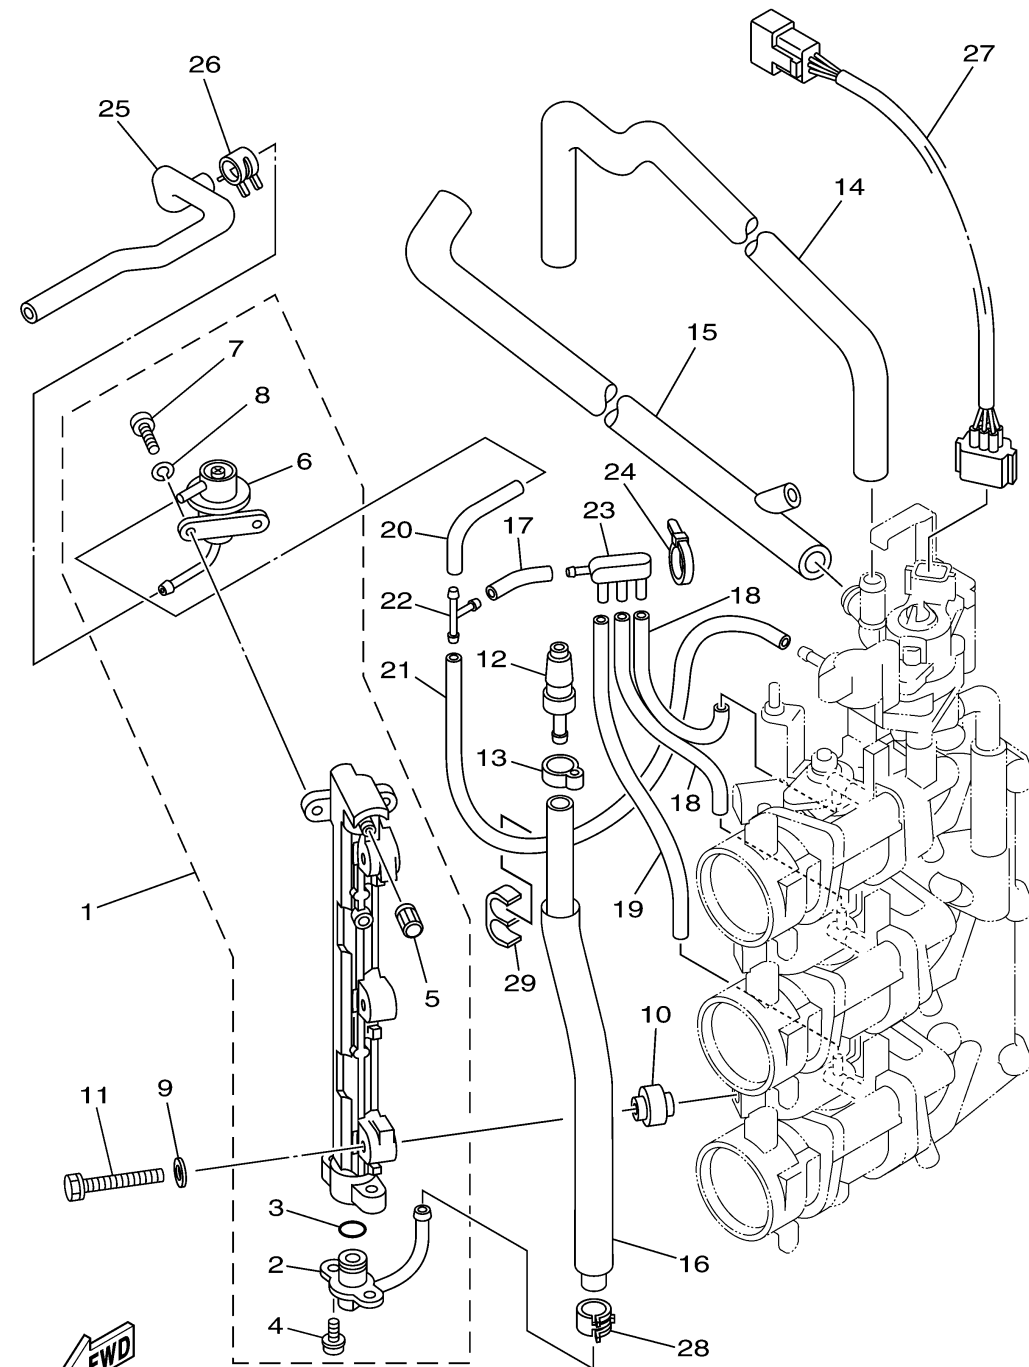

# THROTTLE BODY ASSY 3

69J6100-F110

Ref No.	Part Number	Description	Qty	Remarks
1	69J-13170-00-00	DELIVERY PIPE ASSY 2	1	
2	69J-13435-00-00	.NIPPLE	1	
3	68V-14397-00-00	.O-RING	1	
4	68V-81147-00-00	.SCREW 3	2	
5	68V-14225-00-00	.CAP	1	
6	69J-13906-00-00	.REGULATOR, PRESSURE	1	
7	68V-14565-00-00	.SCREW	2	
8	68V-14356-00-00	.WASHER, SPRING	2	
9	68V-14475-00-00	WASHER	3	
10	68V-14264-00-00	COLLAR	3	
11	68V-14428-00-00	BOLT	3	
12	68F-24300-00-00	FUEL PIPE JOINT	1	
13	68V-24387-00-00	.CLIP	1	
14	69J-13546-00-00	HOSE 2	1	
15	60L-24317-00-00	PIPE 7	1	
16	69J-13974-00-00	PIPE, FUEL 4	1	
17	68V-13544-00-00	HOSE, VACUUM SENSING 2	1	
18	5JW-14349-00-00	.PIPE	2	
19	69J-13542-00-00	HOSE, VACUUM SENSING 1	1	
20	69J-13532-00-00	.HOSE, VACUUM SENSING 3	1	

CONTINUED ON NEXT FRAME >

# THROTTLE BODY ASSY 3

69J6100-F110

Ref No.	Part Number	Description	Qty	Remarks
21	69J-13533-01-00	HOSE, VACUUM SENSING 4	1	
22	68V-24377-00-00	PIPE, JOINT 2	1	
23	69J-13595-00-00	JOINT	1	
24	69J-14139-00-00	CLIP, PIPE	1	
25	69J-13975-00-00	PIPE, FUEL 5	1	
26	68V-24519-00-00	CLIP	1	
27	69J-8259L-00-00	WIRE HARNESS ASSY 1	1	
28	68V-13577-00-00	CLIP	1	
29	69J-2417H-00-00	CLAMP 1	1	