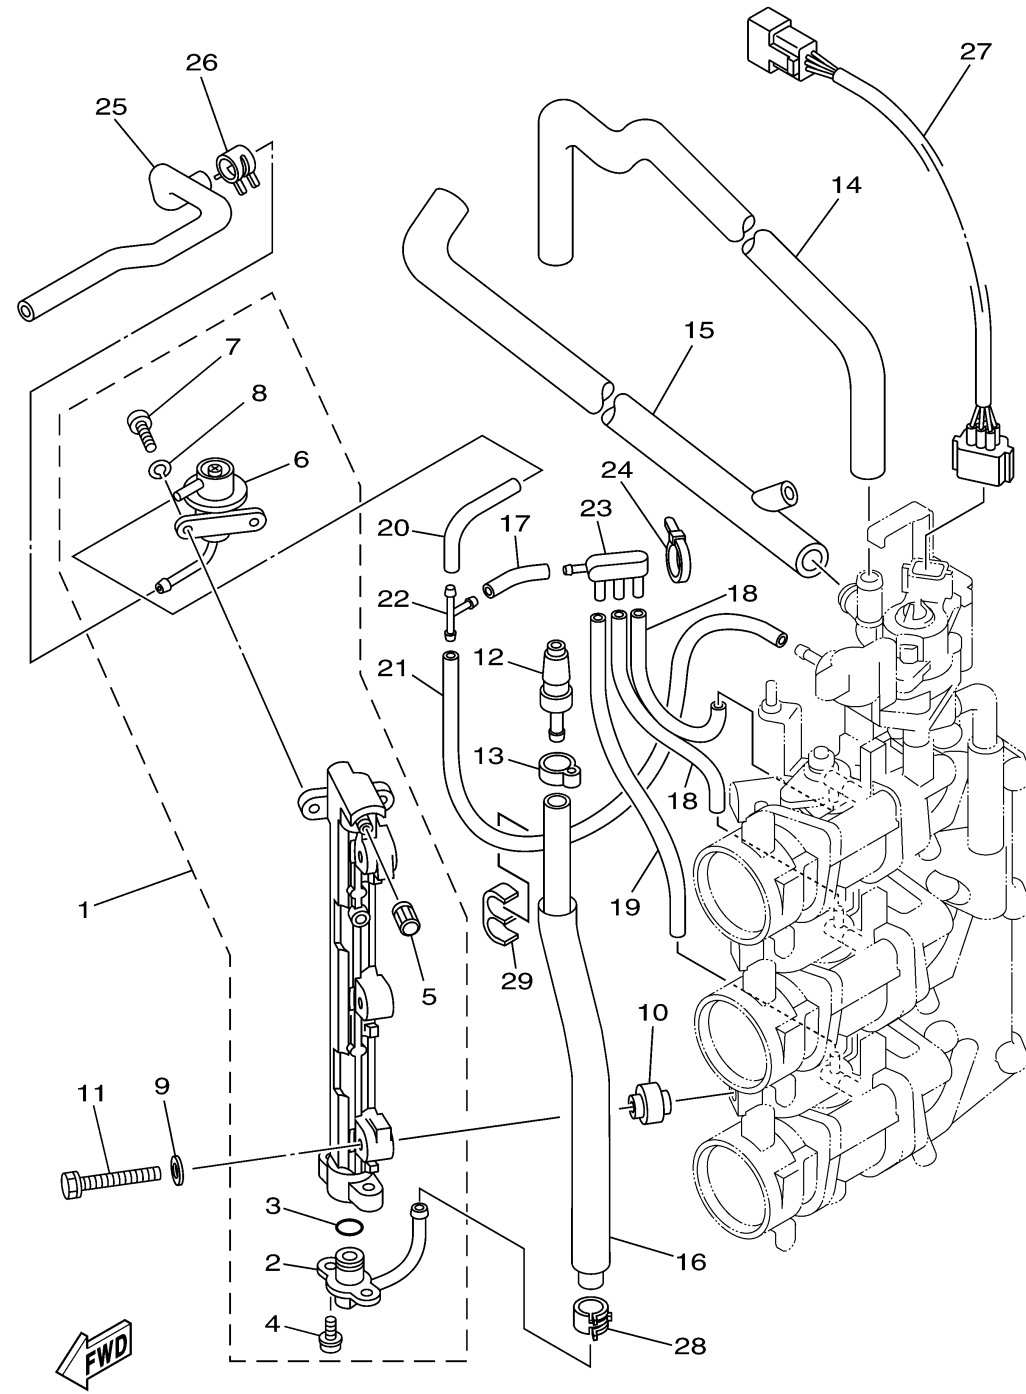

# THROTTLE BODY ASSY 3

69J6100-F110

Ref No.	Part Number	Description	Qty	Remarks
1	69J-13170-00-00	DELIVERY PIPE ASSY 2	1	
2	69J-13435-00-00	.NIPPLE	1	
3	68V-14397-00-00	.O-RING	1	
4	68V-81147-00-00	.SCREW 3	2	
5	68V-14225-00-00	.CAP	1	
6	69J-13906-00-00	.REGULATOR, PRESSURE	1	
7	68V-14565-00-00	.SCREW	2	
8	68V-14356-00-00	.WASHER, SPRING	2	
9	68V-14475-00-00	WASHER	3	
10	68V-14264-00-00	COLLAR	3	
11	68V-14428-00-00	BOLT	3	
12	68F-24300-00-00	FUEL PIPE JOINT	1	
13	68V-24387-00-00	.CLIP	1	
14	69J-13546-00-00	HOSE 2	1	
15	60L-24317-00-00	PIPE 7	1	
16	69J-13974-00-00	PIPE, FUEL 4	1	
17	68V-13544-00-00	HOSE, VACUUM SENSING 2	1	
18	5JW-14349-00-00	.PIPE	2	
19	69J-13542-00-00	HOSE, VACUUM SENSING 1	1	
20	69J-13532-00-00	.HOSE, VACUUM SENSING 3	1	

CONTINUED ON NEXT FRAME >

# THROTTLE BODY ASSY 3

69J6100-F110

Ref No.	Part Number	Description	Qty	Remarks
21	69J-13533-01-00	HOSE, VACUUM SENSING 4	1	
22	68V-24377-00-00	PIPE, JOINT 2	1	
23	69J-13595-00-00	JOINT	1	
24	69J-14139-00-00	CLIP, PIPE	1	
25	69J-13975-00-00	PIPE, FUEL 5	1	
26	68V-24519-00-00	CLIP	1	
27	69J-8259L-00-00	WIRE HARNESS ASSY 1	1	
28	68V-13577-00-00	CLIP	1	
29	69J-2417H-00-00	CLAMP 1	1	