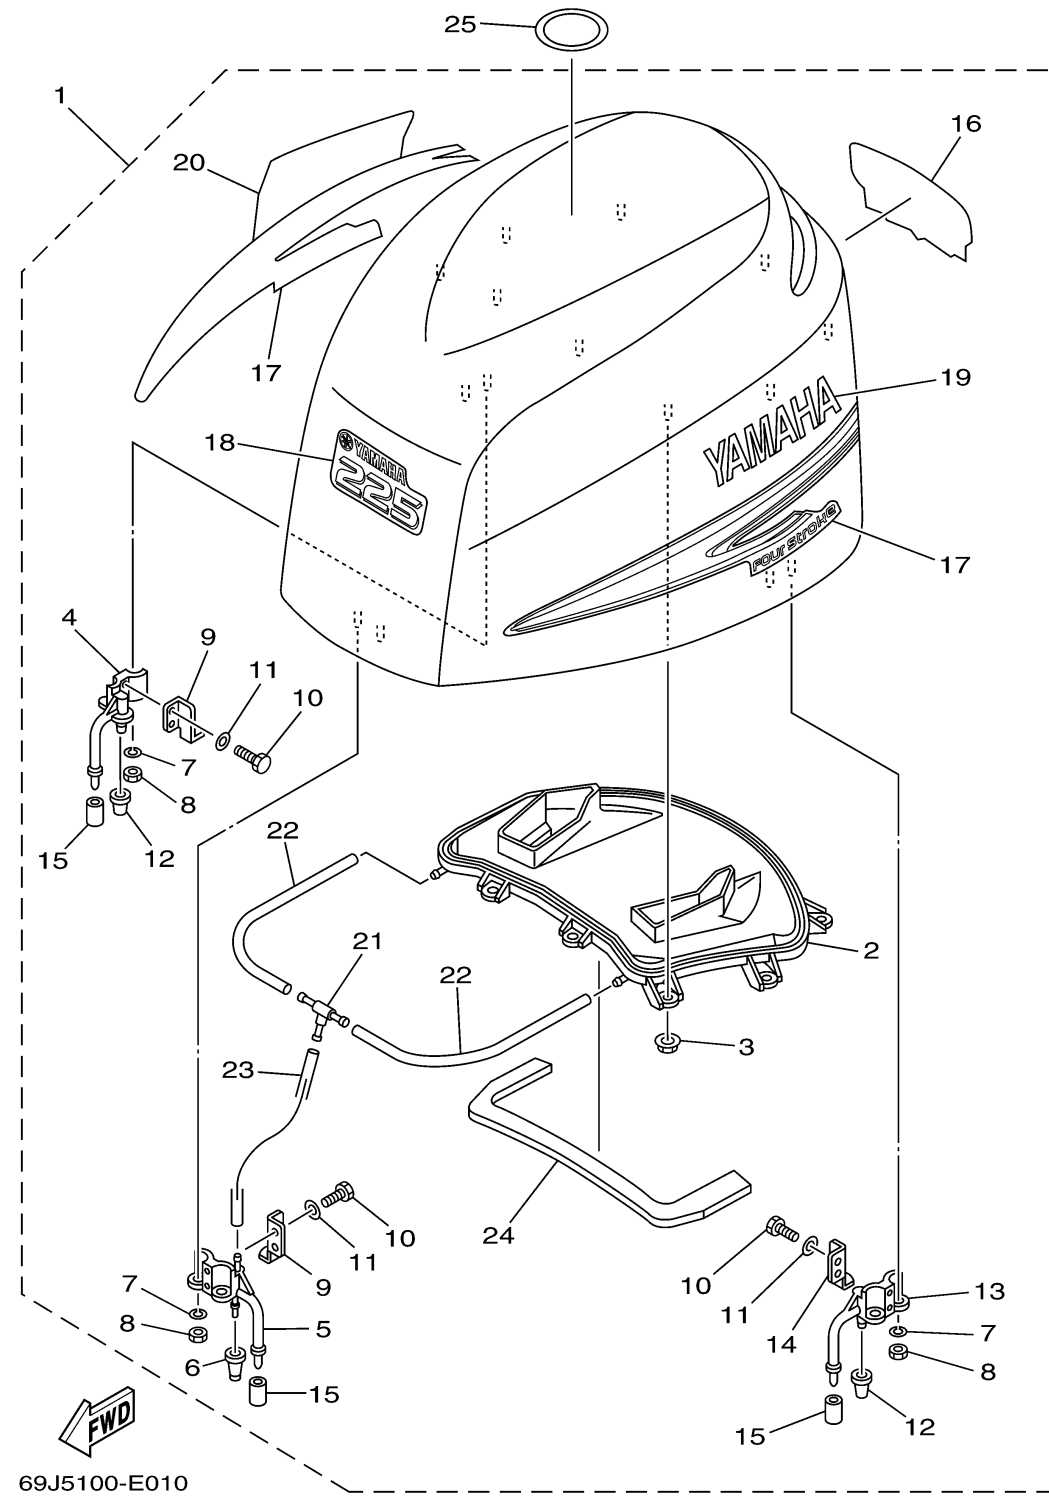

TOP COWLING

Ref No.	Part Number	Description	Qty	Remarks
1	69J-42610-01-8D	TOP COWLING ASSY	1	UR F225/LF225
1	60L-42610-01-8D	TOP COWLING ASSY	1	UR F200/LF200
2	69J-42613-00-00	. MOLDING, AIR DUCT	1	
3	90179-06M28-00	. NUT	9	
4	68F-42647-01-94	. HOLDER, CLAMP BAND	1	
5	69J-42647-00-94	. HOLDER, CLAMP BAND	1	
6	69J-42663-00-00	. DAMPER	1	
7	92990-06100-00	. WASHER, SPRING	6	
8	95380-06600-00	. NUT, HEXAGON	6	
9	68F-42651-00-00	. HOOK	2	
10	97095-06016-00	. BOLT	6	
11	92995-06600-00	. WASHER	6	
12	68F-42663-00-00	. DAMPER	2	
13	68F-42648-01-94	. HOLDER, CLAMP BAND	1	
14	67F-42652-00-00	. HOOK	1	
15	67F-13448-00-00	. CAP	3	
16	60L-42678-00-00	. GRAPHIC, REAR	1	UR F200/LF200
16	69J-42678-00-00	. GRAPHIC, REAR	1	UR F225/LF225
17	69J-W0070-00-00	. GRAPHIC SET	1	
18	69J-42677-00-00	. GRAPHIC, FRONT	1	UR F225/LF225

CONTINUED ON NEXT FRAME >

TOP COWLING

Ref No.	Part Number	Description	Qty	Remarks
18	60L-42677-00-00	..GRAPHIC, FRONT	1	UR F200/LF200
19	69J-42681-00-00	..MARK, COWLING	1	
20	69J-42682-00-00	..MARK, COWLING	1	
21	69J-24378-00-00	..PIPE, JOINT 3	1	
22	90445-11020-00	..HOSE (L400)	2	
23	90445-11021-00	..HOSE (L310)	1	
24	69J-42617-01-00	..DAMPER, FORM	1	
25	67F-13434-03-00	LABEL, CAUTION	1	