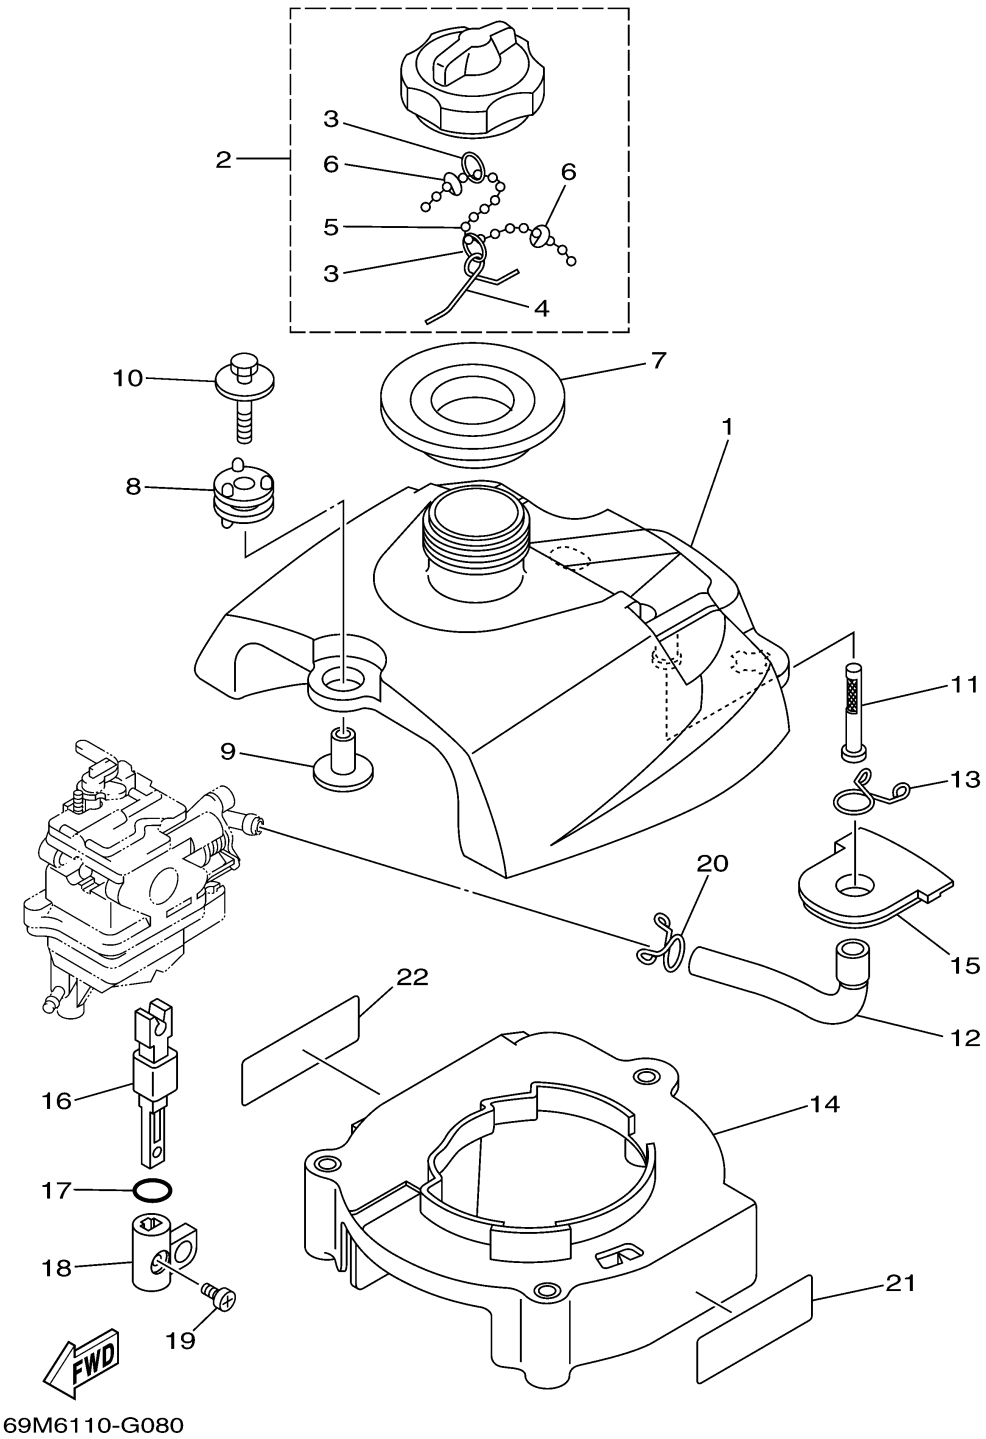

FUEL

Ref No.	Part Number	Description	Qty	Remarks
1	69M-F4111-00-00	TANK, FUEL	1	
2	67D-24610-03-00	CAP ASSY	1	
3	90501-10260-00	. .SPRING, COMPRESSION	2	
4	624-24634-00-00	. .HOOK, CHAIN BALL	1	
5	69M-24633-00-00	. .CHAIN, BALL	1	
6	67D-21757-00-00	. .WASHER, SPECIAL 1	2	
7	69M-24641-00-00	GASKET, CAP 1	1	
8	69M-F4375-00-00	GROMMET	3	
9	90387-06176-00	COLLAR	3	
10	90119-06098-00	BOLT, WITH WASHER	3	
11	6L5-24251-00-00	STRAINER 1	1	
12	69M-F4311-00-00	PIPE, FUEL 1	1	
13	90467-13M13-00	CLIP	1	
14	69M-F4191-00-00	BRACKET, FUEL TANK 1	1	
15	69M-F4181-00-00	DAMPER, LOCATING 1	1	
16	69M-24554-00-00	SHAFT, COCK	1	
17	93210-13M43-00	.O-RING	1	
18	69M-24575-00-00	LEVER, FUEL CHANGE	1	
19	90159-05M12-00	SCREW, WITH WASHER	1	
20	90467-11M08-00	CLIP	1	

CONTINUED ON NEXT FRAME >

FUEL

Ref No.	Part Number	Description	Qty	Remarks
21	69M-E3437-40-00	MARK, CAUTION	1	
22	6AH-81994-40-00	LABEL, SAFETY	1	