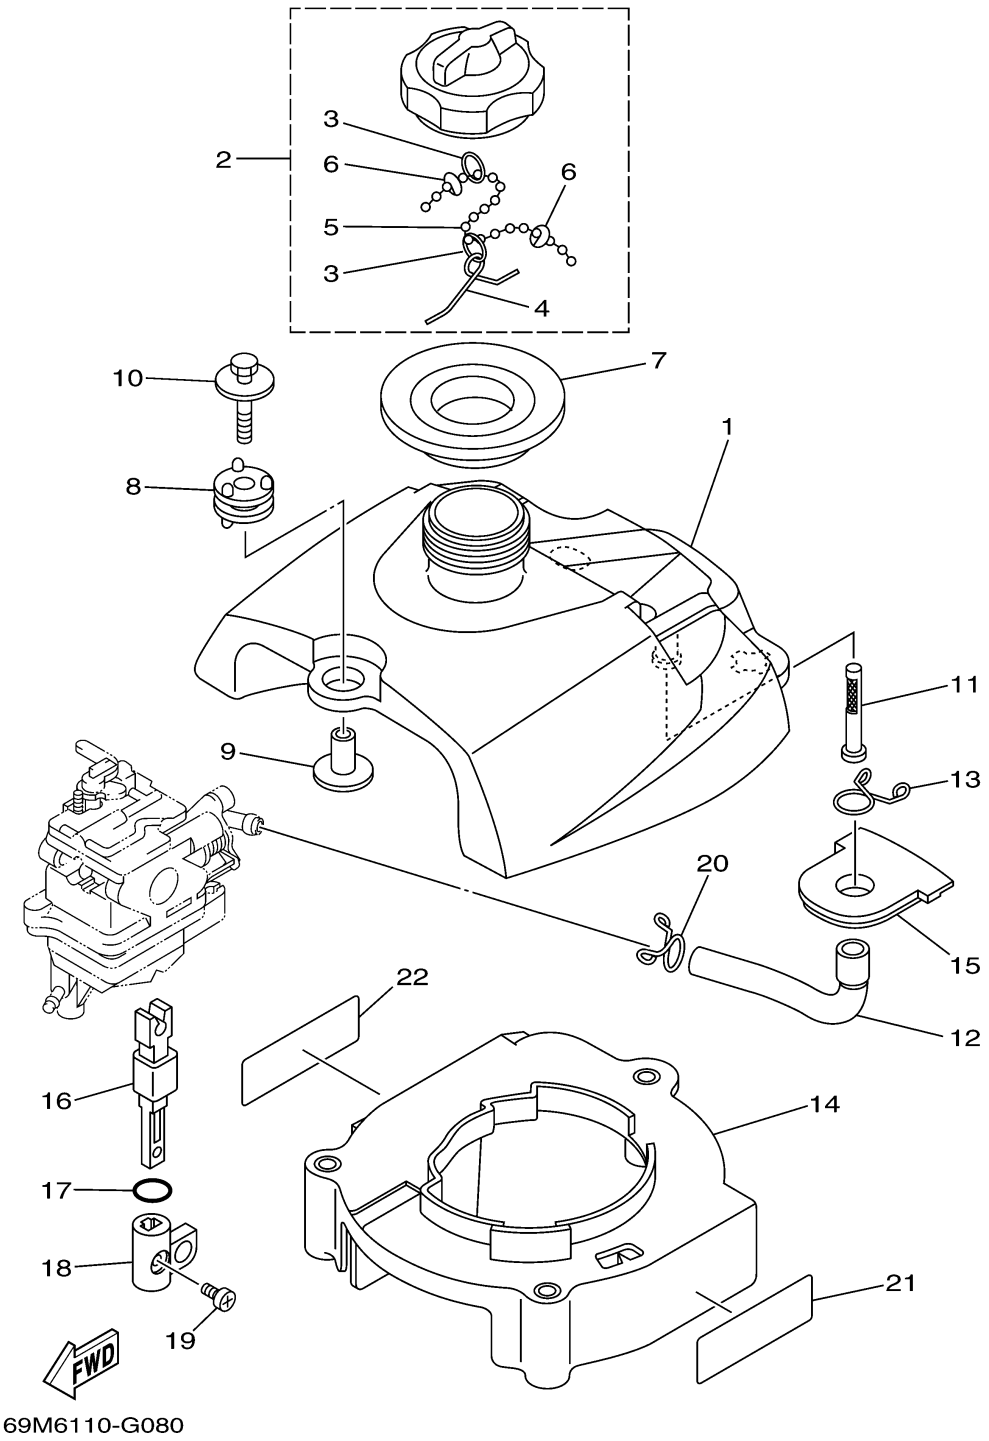

FUEL

Ref No.	Part Number	Description	Qty	Remarks
1	69M-F4111-00-00	TANK, FUEL	1	
2	67D-24610-03-00	CAP ASSY	1	
3	90501-10260-00	. .SPRING, COMPRESSION	2	
4	624-24634-00-00	. .HOOK, CHAIN BALL	1	
5	69M-24633-00-00	. .CHAIN, BALL	1	
6	67D-21757-00-00	. .WASHER, SPECIAL 1	2	
7	69M-24641-00-00	GASKET, CAP 1	1	
8	69M-F4375-00-00	GROMMET	3	
9	90387-06176-00	COLLAR	3	
10	90119-06098-00	BOLT, WITH WASHER	3	
11	6L5-24251-00-00	STRAINER 1	1	
12	69M-F4311-00-00	PIPE, FUEL 1	1	
13	90467-13M13-00	CLIP	1	
14	69M-F4191-00-00	BRACKET, FUEL TANK 1	1	
15	69M-F4181-00-00	DAMPER, LOCATING 1	1	
16	69M-24554-00-00	SHAFT, COCK	1	
17	93210-13M43-00	.O-RING	1	
18	69M-24575-00-00	LEVER, FUEL CHANGE	1	
19	90159-05M12-00	SCREW, WITH WASHER	1	
20	90467-11M08-00	CLIP	1	

CONTINUED ON NEXT FRAME >

FUEL

Ref No.	Part Number	Description	Qty	Remarks
21	69M-E3437-40-00	MARK, CAUTION	1	
22	6AH-81994-40-00	LABEL, SAFETY	1	