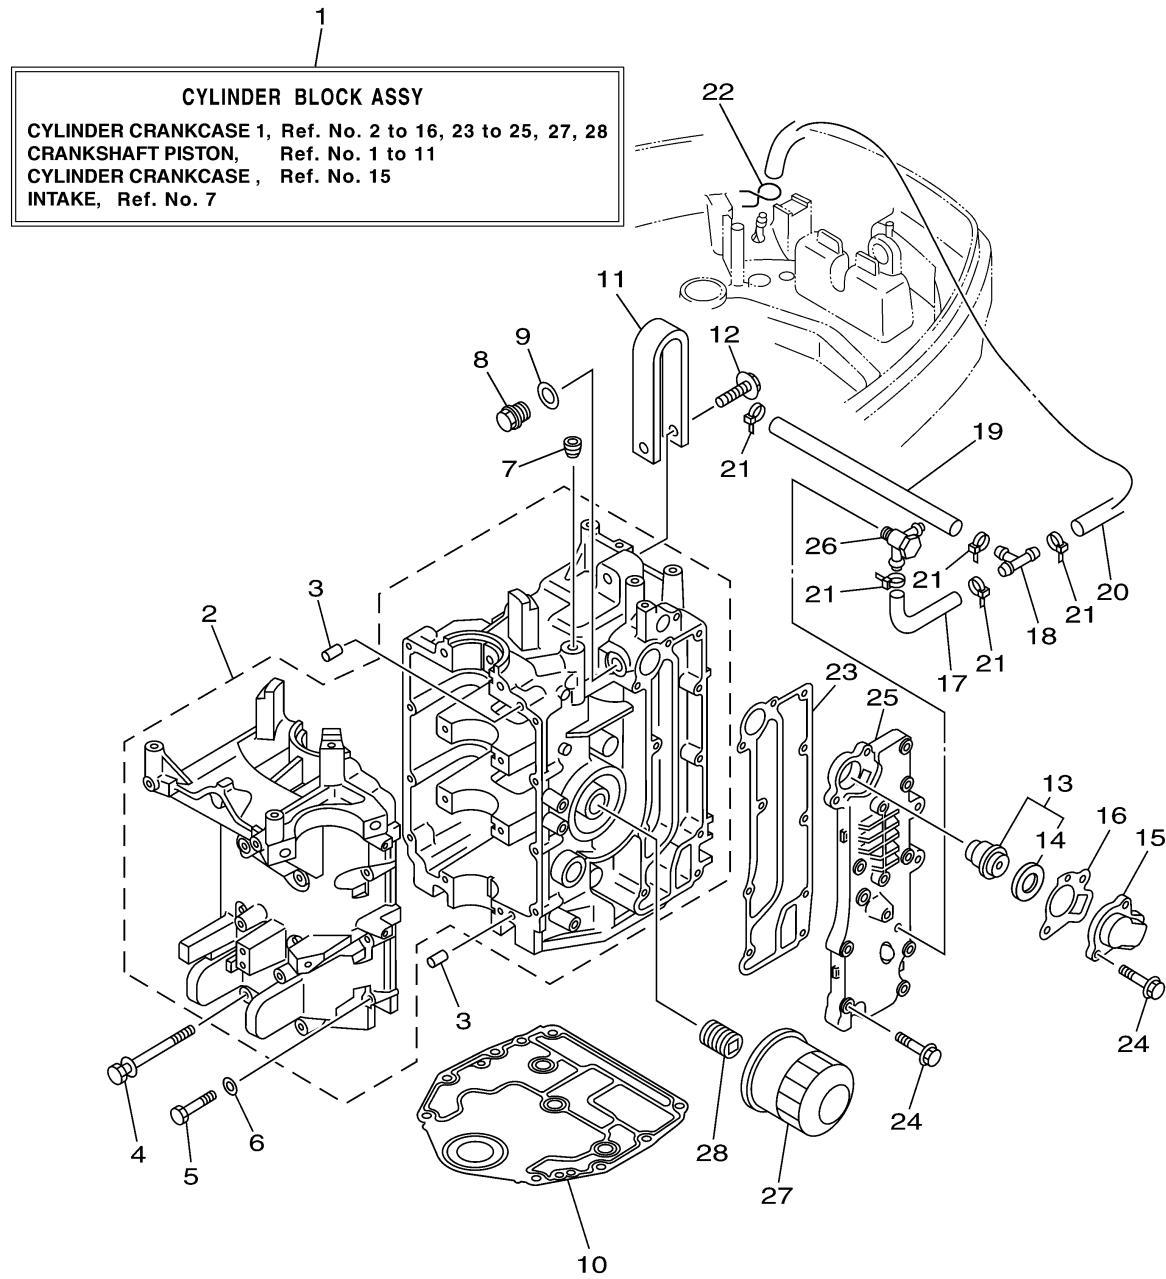

CYLINDER CRANKCASE 1

Ref No.	Part Number	Description	Qty	Remarks
1	67C-W009B-02-1S	CYLINDER BLOCK ASSY	1	
2	67C-15100-01-94	CRANKCASE ASSY	1	
3	99530-08012-00	PIN, DOWEL	2	
4	90119-08M01-00	BOLT, WITH WASHER	8	
5	97013-06035-00	BOLT	8	
6	92903-06600-00	WASHER, PLATE	8	
7	90344-51M01-00	PLUG, TAPER SCREW	1	
8	90340-14M06-00	PLUG, STRAIGHT SCREW	1	
9	90430-14115-00	.GASKET	1	
10	67C-11351-01-00	.GASKET, CYLINDER	1	
11	65W-11119-00-00	HANGER, ENGINE	1	
12	90105-08M87-00	BOLT, FLANGE	1	
13	6G8-12411-03-00	THERMOSTAT	1	
14	688-12412-00-00	.SEAL, THERMOSTAT	1	
15	6H3-12413-00-1S	COVER, THERMOSTAT	1	
16	62Y-12414-00-00	.GASKET, COVER	1	
17	90445-09068-00	HOSE (L110)	1	
18	688-24378-00-00	PIPE, JOINT 3	1	
19	90445-09095-00	HOSE (L215)	1	
20	90445-09104-00	HOSE (L300)	1	

CONTINUED ON NEXT FRAME >

1
CYLINDER BLOCK ASSY
CYLINDER CRANKCASE 1, Ref. No. 2 to 16, 23 to 25, 27, 28
CRANKSHAFT PISTON, Ref. No. 1 to 11
CYLINDER CRANKCASE, Ref. No. 15
INTAKE, Ref. No. 7

FWD
67C6110-F020

CYLINDER CRANKCASE 1

Ref No.	Part Number	Description	Qty	Remarks
21	90465-11M10-00	CLAMP	5	
22	90467-08004-00	CLIP	1	
23	67C-41114-10-00	.GASKET, EXHAUST OUTER COVER	1	
24	90119-06MA5-00	BOLT, WITH WASHER	10	
25	67C-41113-01-1S	OUTER COVER, EXHAUST	1	
26	62Y-11372-01-00	NIPPLE, HOSE	1	FLUSHING KIT
27	5GH-13440-00-00	ELEMENT ASSY, OIL CLEANER	1	
28	90401-20M00-00	BOLT, UNION	1	