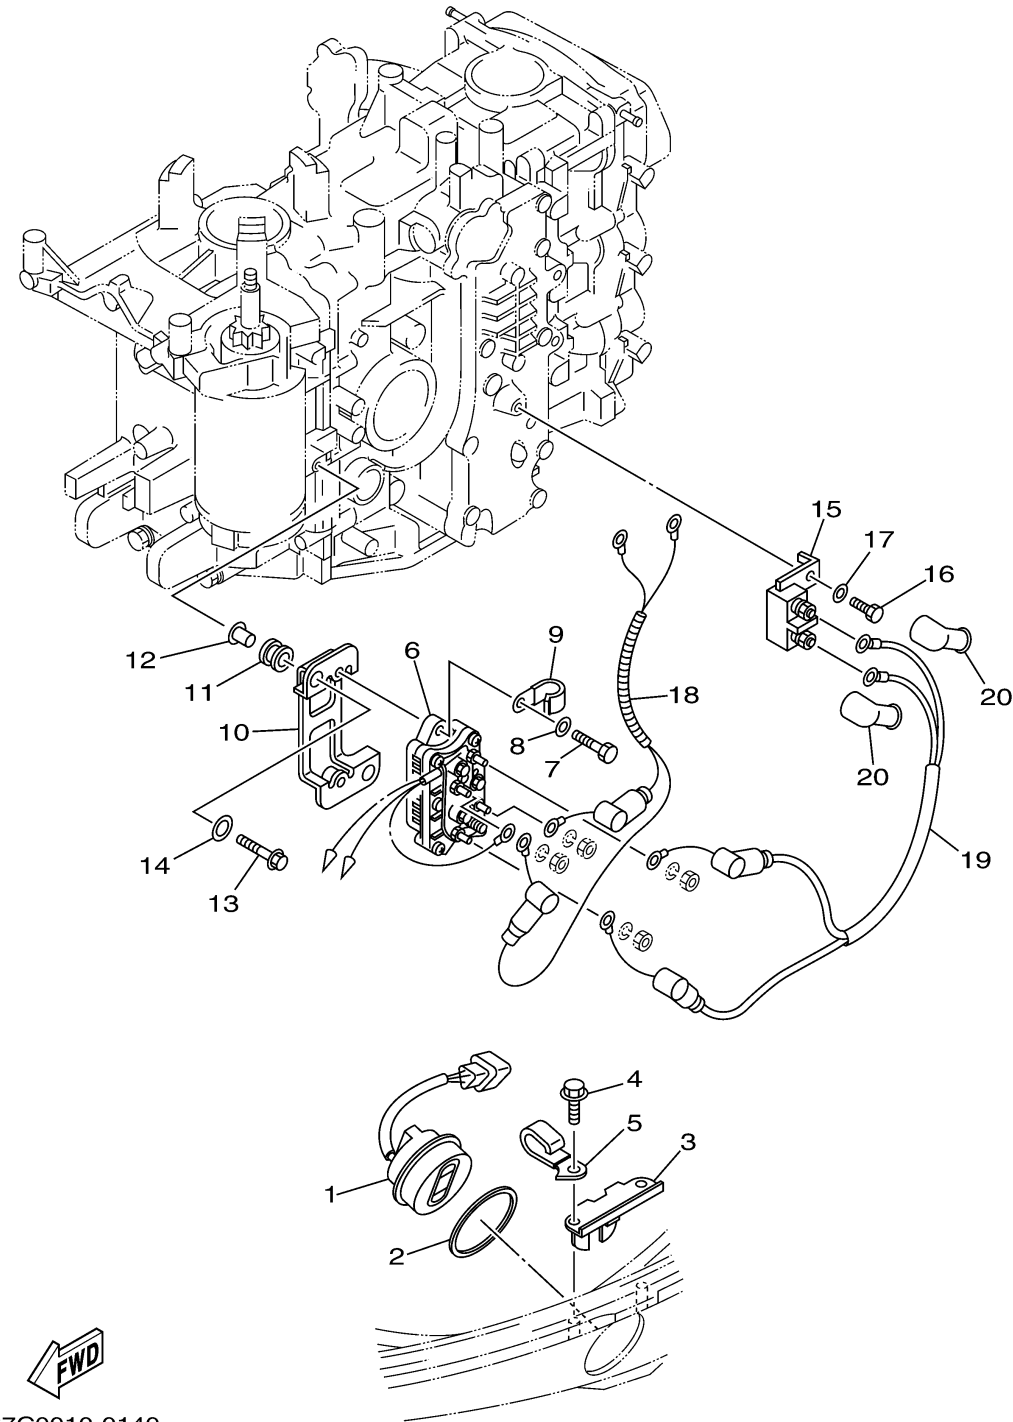

# ELECTRICAL 3

Ref No.	Part Number	Description	Qty	Remarks
1	63D-82563-10-00	TRIM & TILT SWITCH ASSY	1	TR
2	6E5-82587-00-00	GASKET	1	TR
3	62Y-83614-00-00	BRACKET	1	TR
4	90109-06M86-00	BOLT	2	TR
5	90465-06M88-00	CLAMP	1	TR
6	6H1-81950-00-00	RELAY ASSY	1	TR
7	97095-06020-00	BOLT	2	TR
8	92995-06600-00	WASHER	2	TR
9	90465-08M75-00	CLAMP	1	TR
10	67C-81948-00-00	BRACKET	1	TR
11	6A0-82317-00-00	DAMPER, IGNITION COIL	2	TR
12	90387-06119-00	COLLAR	2	TR
13	95895-06030-00	BOLT, FLANGE	2	TR
14	90201-12M16-00	WASHER, PLATE	2	TR
15	6H5-81920-00-00	TERMINAL ASSY	1	TR
16	97095-06012-00	BOLT	1	TR
17	92995-06600-00	WASHER	1	TR
18	67C-81949-00-00	WIRE, LEAD	1	TR
19	67C-81949-10-00	WIRE, LEAD	1	TR
20	6G5-82119-00-00	COVER, LEAD WIRE	2	TR

67C0010-0140