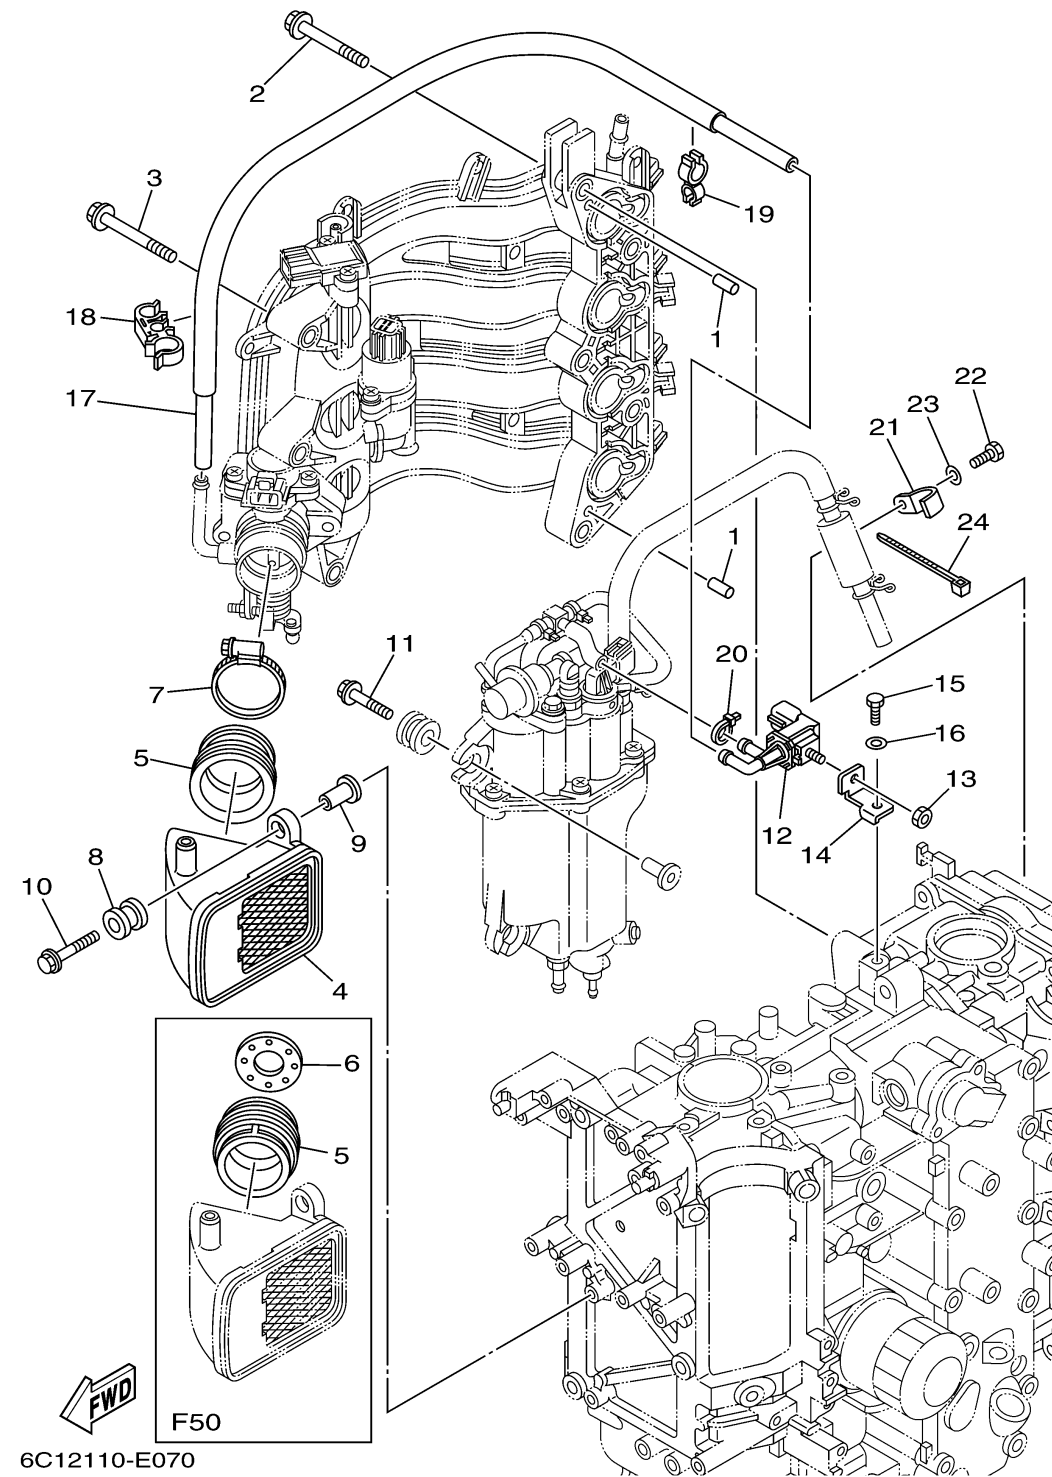

INTAKE 2

Ref No.	Part Number	Description	Qty	Remarks
1	93608-12M05-00	PIN, DOWEL	2	
2	90119-08069-00	BOLT, WITH WASHER	5	
3	90119-06087-00	BOLT, WITH WASHER	3	
4	6C5-14440-00-00	SILENCER ASSY, INTAKE	1	
5	6C5-14453-01-00	JOINT, AIR CLEANER 1	1	UR F50
5	6C5-14453-01-00	JOINT, AIR CLEANER 1	1	UR F60
6	6C1-14477-00-00	PLATE	1	F50
7	90450-50001-00	HOSE CLAMP ASSY	1	
8	6A0-82317-00-00	DAMPER, IGNITION COIL	2	
9	90387-06119-00	COLLAR	2	
10	90119-06106-00	BOLT, WITH WASHER	2	
11	90119-06M08-00	BOLT, WITH WASHER	3	
12	6C5-86120-00-00	SOLENOID VALVE ASSY	1	
13	95380-06600-00	NUT, HEXAGON	1	
14	6C5-86112-00-00	STAY, SOLENOID	1	
15	97095-06016-00	BOLT	1	
16	92995-06600-00	WASHER	1	
17	6C5-12576-00-00	HOSE 1	1	
18	90464-15008-00	CLAMP	1	
19	90464-12006-00	CLAMP	1	

CONTINUED ON NEXT FRAME >

INTAKE 2

Ref No.	Part Number	Description	Qty	Remarks
20	90465-11M10-00	CLAMP	1	
21	6C5-13428-00-00	BRACKET, STRAINER 1	1	
22	97095-06016-00	BOLT	1	
23	92995-06600-00	WASHER	1	
24	90465-13M18-00	CLAMP	1	