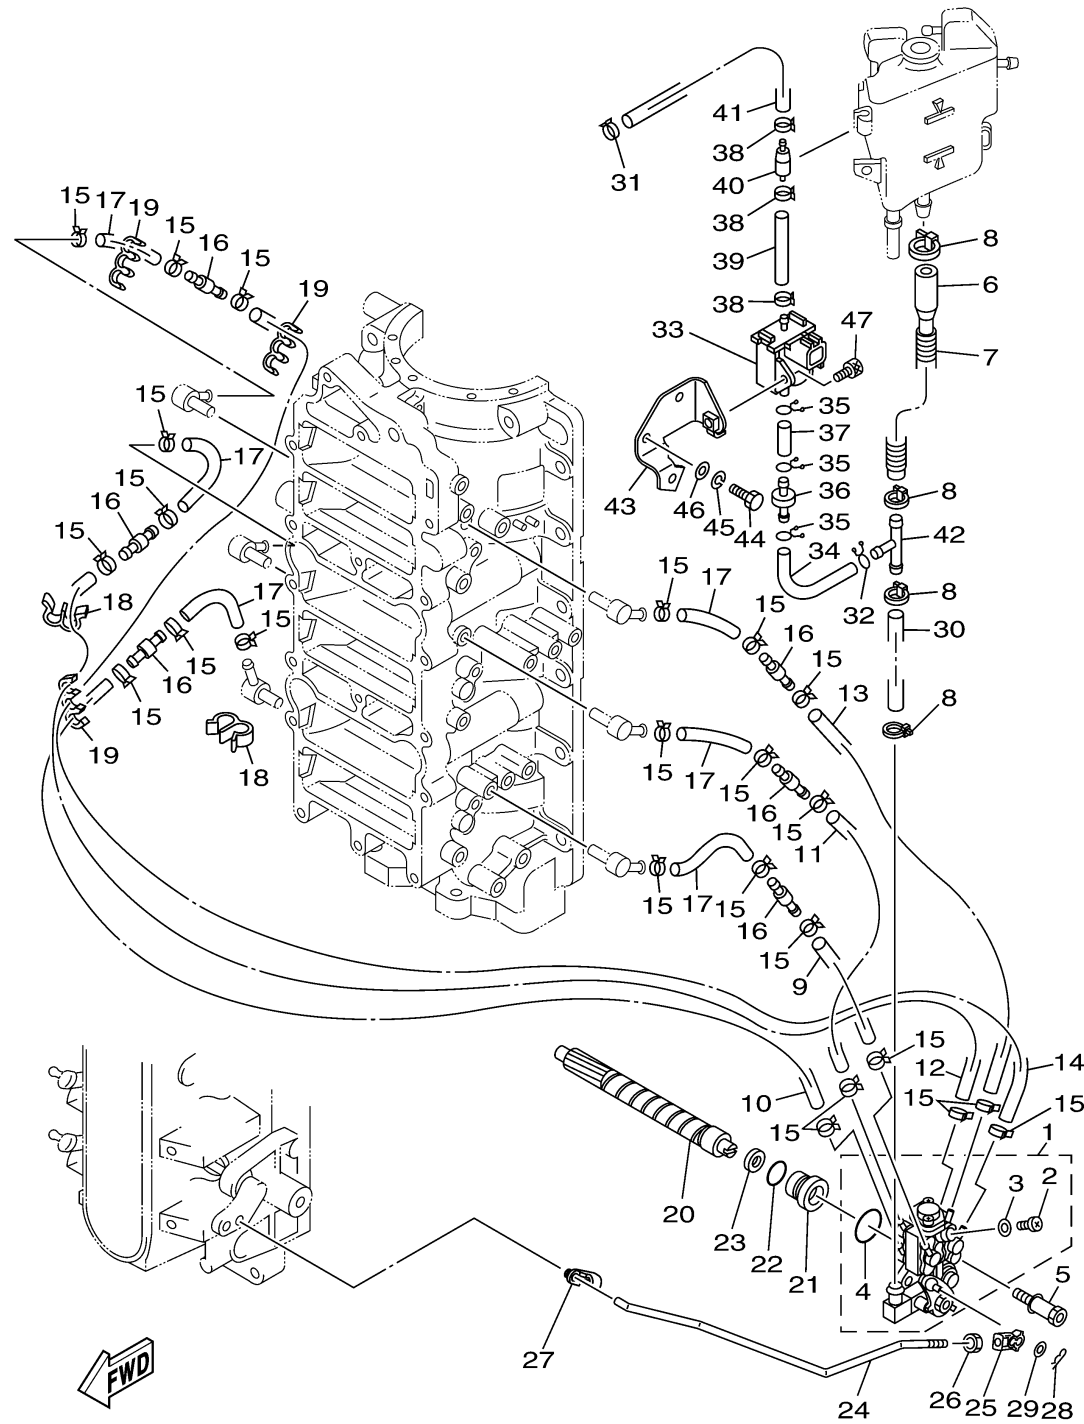

OIL PUMP

68F5100-E120

Ref No.	Part Number	Description	Qty	Remarks
1	68L-13200-02-00	OIL INJECTION PUMP ASSY	1	UR VZ175
1	68H-13200-02-00	OIL INJECTION PUMP ASSY	1	UR VZ150
2	6R3-13471-00-00	. .PLUG, DRAIN	1	
3	6L2-13475-00-00	. .GASKET	1	
4	93210-19M82-00	. .O-RING	1	
5	90109-06M40-00	BOLT	2	
6	6G5-13416-00-00	PIPE, OIL 1	1	
7	90447-13012-00	TUBE	1	
8	90465-11M10-00	CLAMP	4	
9	90445-07M00-00	HOSE (L100)	1	
10	90445-07M09-00	HOSE (L380)	1	
11	90445-07MA5-00	HOSE (L150)	1	
12	90445-07M10-00	HOSE (L510)	1	
13	90445-07MA4-00	HOSE (L280)	1	
14	90445-07002-00	HOSE (L720)	1	
15	90468-07M02-00	CLIP	24	
16	6R3-13183-10-00	VALVE, CHECK	6	
17	90445-07M04-00	HOSE (L50)	6	
18	90464-07M20-00	CLAMP	4	
19	90464-07M05-00	CLAMP	3	

CONTINUED ON NEXT FRAME >

OIL PUMP

68F5100-E120

Ref No.	Part Number	Description	Qty	Remarks
20	6R3-11537-00-00	GEAR, DRIVEN	1	
21	6R3-13117-00-00	COLLAR, DISTANCE	1	
22	93210-13M04-00	O-RING	1	
23	90202-08M44-00	WASHER, PLATE	1	
24	67H-41241-00-00	ROD, LINK	1	
25	6H1-41237-00-00	JOINT, LINK	1	
26	95380-05600-00	NUT	1	
27	6R5-41237-00-00	JOINT, LINK	1	
28	90468-05M03-00	CLIP	1	
29	90202-05088-00	WASHER, PLATE	1	
30	90445-12M14-00	HOSE (L50)	1	
31	90468-07M02-00	CLIP	1	
32	90467-08M18-00	CLIP	1	
33	68F-13100-00-00	SOLENOID PUMP ASSY	1	
34	68F-13418-00-00	HOSE 4	1	
35	68F-13184-00-00	SPRING, OIL PIPE	3	
36	68F-13440-00-00	FILTER ASSY	1	
37	68F-1316F-00-00	HOSE 1	1	
38	68F-13133-00-00	CLIP	3	
39	68F-1316G-10-00	HOSE, OIL 2	1	

CONTINUED ON NEXT FRAME >

OIL PUMP

Ref No.	Part Number	Description	Qty	Remarks
40	68F-1316A-00-00	CHECK VALVE ASSY	1	
41	68F-13416-10-00	PIPE, OIL 1	1	
42	68F-14485-00-00	PIPE, JOINT	1	
43	68F-1319K-11-00	PLATE	1	
44	97095-06020-00	BOLT	2	
45	92995-06100-00	WASHER, SPRING	2	
46	92995-06600-00	WASHER	2	
47	90110-06M06-00	BOLT, HEXAGON SOCKET HEAD	1	