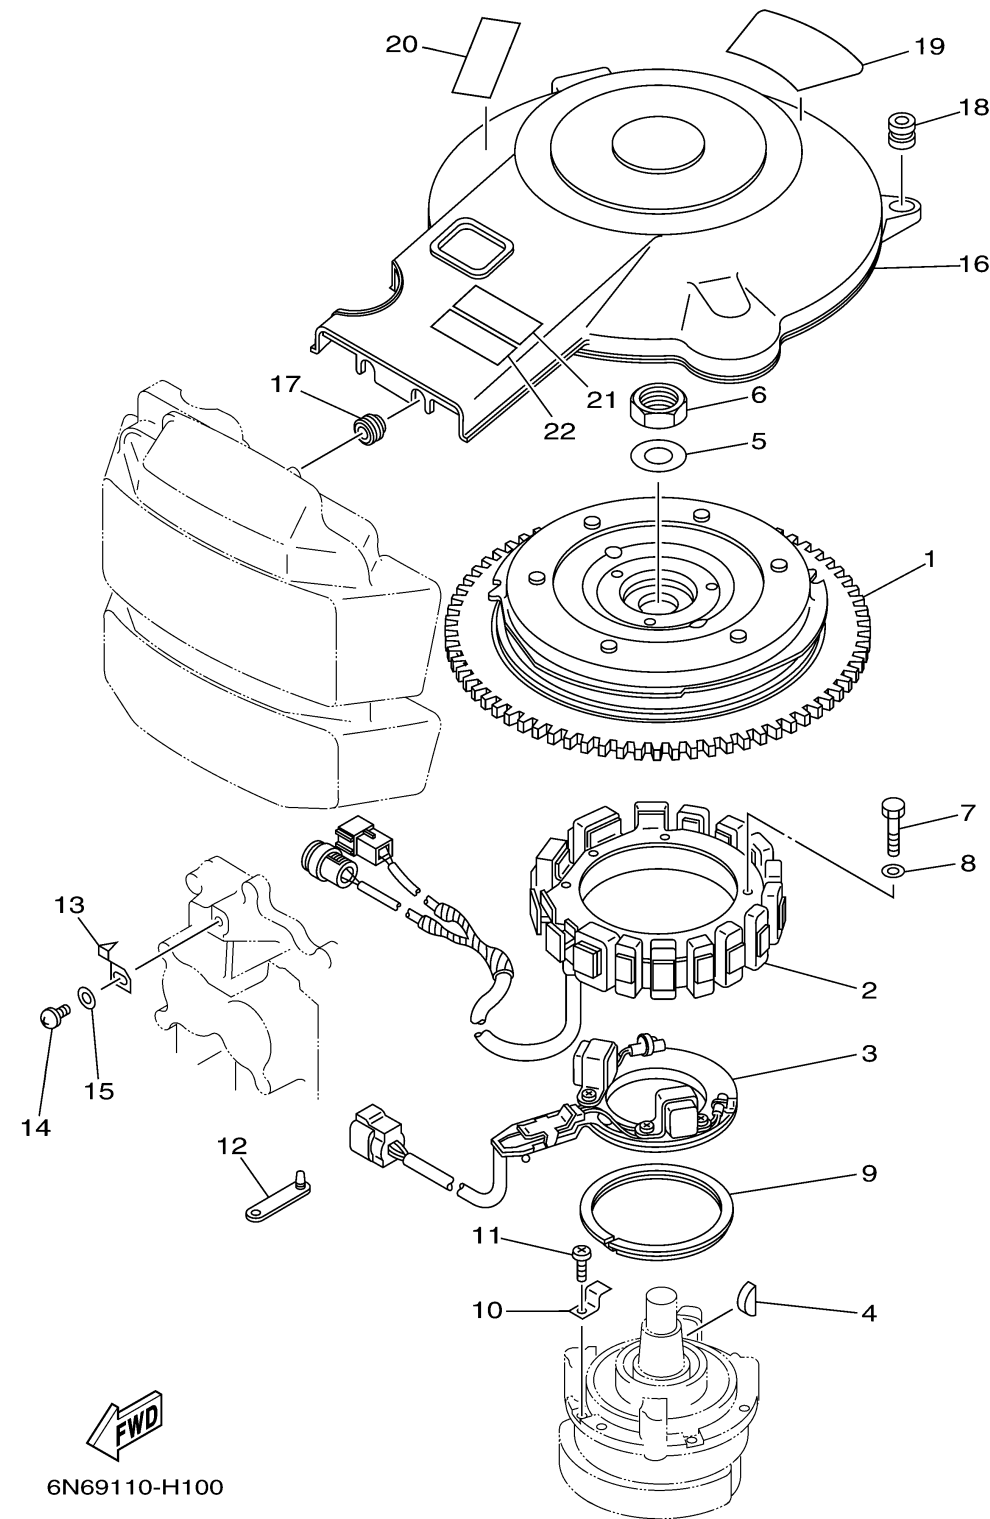

GENERATOR

Ref No.	Part Number	Description	Qty	Remarks
1	6N7-85550-01-00	ROTOR ASSY	1	
2	6N7-85510-00-00	STATOR ASSY	1	
3	6N7-85580-10-00	COIL, PULSER	1	
4	90280-05015-00	KEY, WOODRUFF	1	
5	90201-21M18-00	WASHER, PLATE	1	
6	90170-20137-00	NUT	1	
7	97013-06065-00	BOLT	4	
8	92903-06600-00	WASHER, PLATE	4	
9	688-41611-00-00	RETAINER, MAGNETO BASE	1	
10	688-41612-00-00	RETAINER, MAGNETO BASE	4	
11	97880-06018-00	SCREW, PAN HEAD	4	
12	90464-12M00-00	CLAMP	1	
13	6E5-81332-00-00	PLATE, TIMING	1	
14	97885-06010-00	SCREW, PAN HEAD	1	
15	92995-06600-00	WASHER	1	
16	6N7-81337-00-00	COVER, FLYWHEEL	1	
17	90480-12M11-00	GROMMET	2	
18	663-82317-01-00	DAMPER, IGNITION COIL	2	
19	6E5-14488-00-00	LABEL, CAUTION	1	
20	6AH-81994-40-00	LABEL, SAFETY	1	

CONTINUED ON NEXT FRAME >

GENERATOR

Ref No.	Part Number	Description	Qty	Remarks
21	6AH-81995-40-00	LABEL, WARNING	1	
22	6AG-81996-00-00	MARK	1	