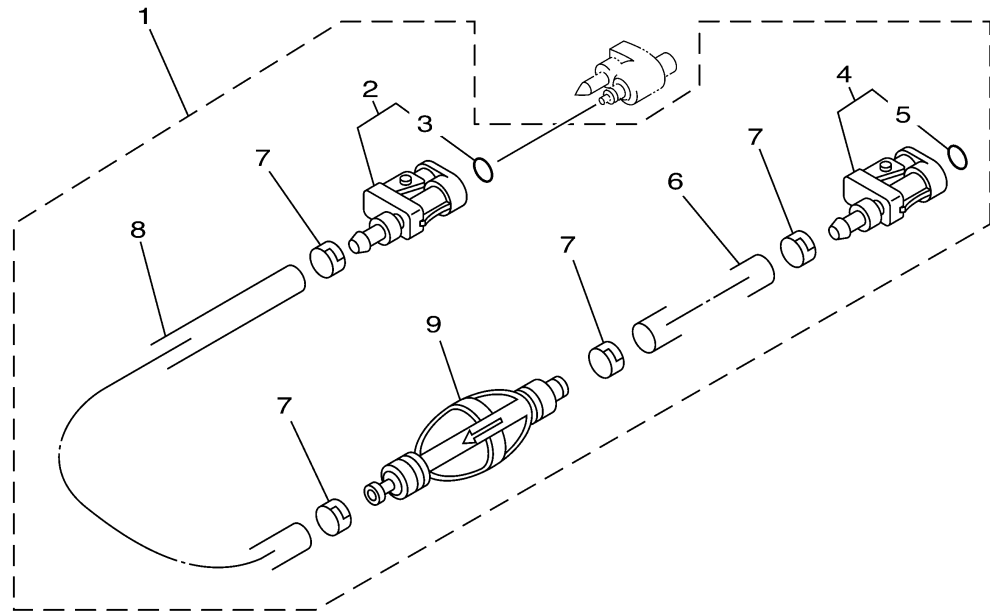

# FUEL 2

Ref No.	Part Number	Description	Qty	Remarks
1	6Y2-24306-56-00	FUEL PIPE COMP. 1	1	AP
2	6E5-24305-06-00	..FUEL PIPE JOINT COMP. 2	1	
3	93210-08287-00	...O-RING	1	
4	6Y2-24305-06-00	..FUEL PIPE JOINT COMP. 2	1	
5	93210-08287-00	...O-RING	1	
6	90445-13M01-00	..HOSE (L2050)	1	
7	6E5-24351-51-00	..BAND 1	4	
8	90445-13M00-00	..HOSE (L850)	1	
9	6Y2-24360-60-00	..PRIMER PUMP ASSY	1	

68R3100-C100