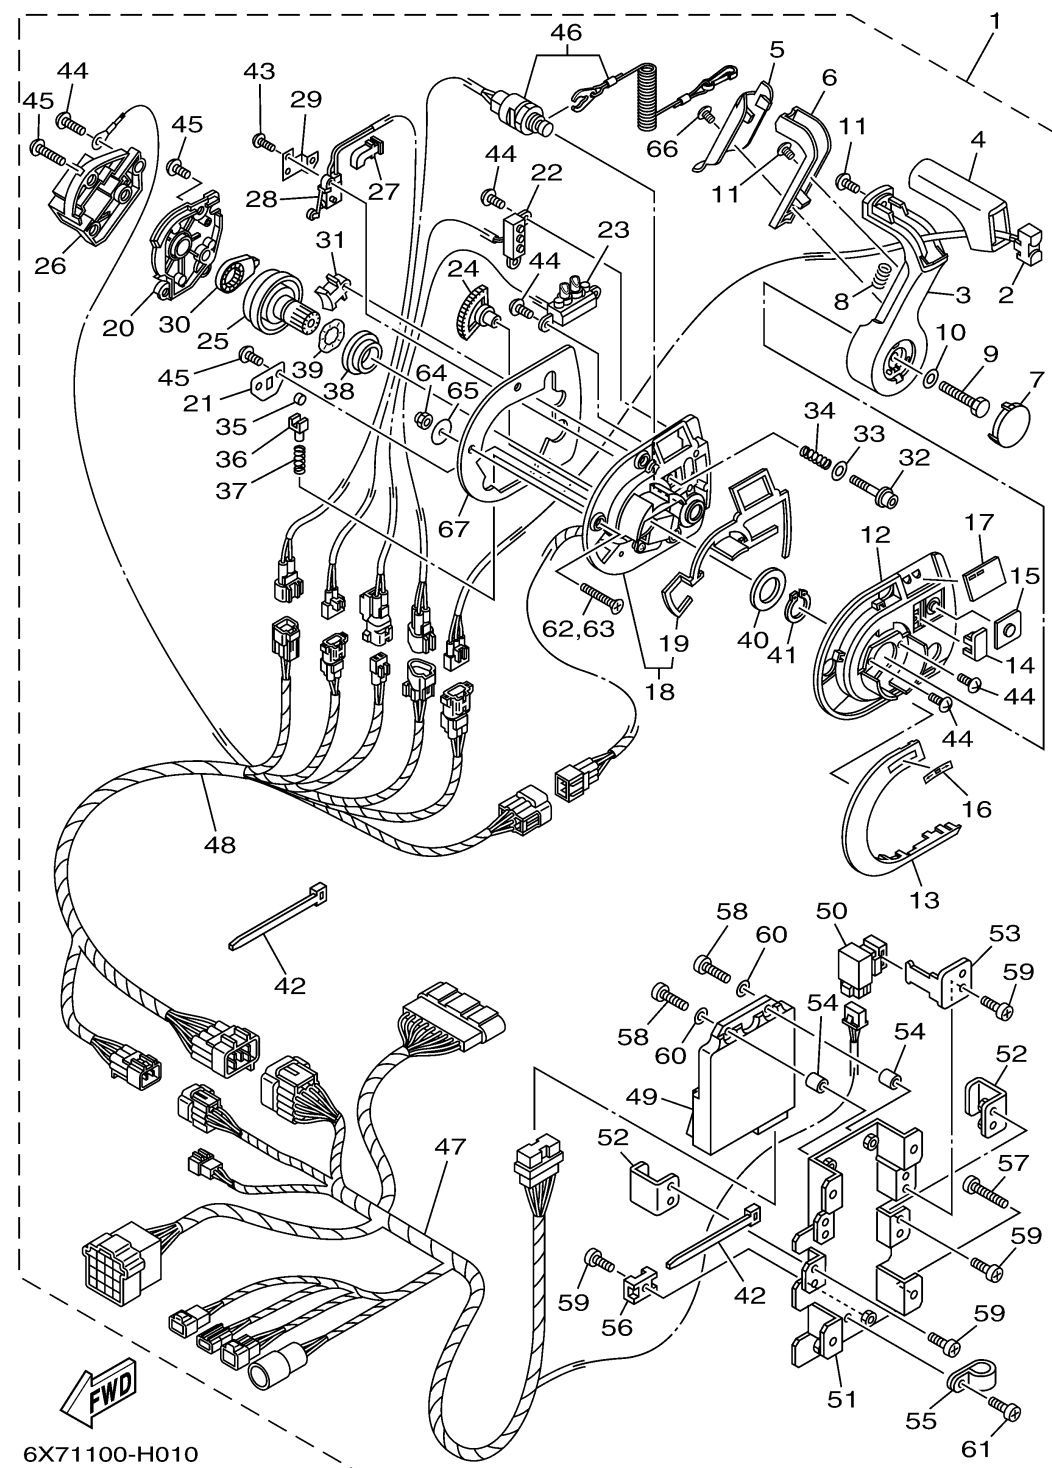

DBW REMOTE CONTROL

6X71100-H010

Ref No.	Part Number	Description	Qty	Remarks
1	6X7-48206-00-00	REMOTE CONTROL ASSY	1	ORDER FROM O/B SALES
2	6X7-82563-00-00	..TRIM & TILT SWITCH ASSY	1	
3	6X7-48221-00-00	..LEVER, CONTROL	1	
4	6X7-48222-00-00	..GRIP, CONTROL LEVER	1	
5	6X7-48224-00-00	..COVER, CONTROL LEVER	1	
6	6X7-48223-00-00	..LOCK, NEUTRAL	1	
7	6X7-48224-10-00	..COVER, CONTROL LEVER	1	
8	703-48227-00-00	..SPRING, NEUTRAL LOCK	1	
9	6X6-48171-00-00	..BOLT	1	
10	92990-08600-00	..WASHER, PLATE	1	
11	6X6-48128-00-00	..SCREW 2	2	
12	6X7-48119-00-00	..COVER	1	
13	6X7-48167-10-00	..PLUG	1	
14	6X7-48167-00-00	..PLUG	1	
15	6X7-48225-00-00	..COVER	1	
16	6X7-44191-00-00	..INDICATOR, SHIFT	1	
17	6X7-48215-00-00	..GRAPHIC	1	
18	6X7-481A0-00-00	..REMO-CON. CASE ASSY	1	
19	6X7-48176-00-00	...GROMMET	1	
20	6X7-48212-00-00	..BACK PLATE 1	1	

CONTINUED ON NEXT FRAME >

DBW REMOTE CONTROL

6X71100-H010

Ref No.	Part Number	Description	Qty	Remarks
21	6X7-48189-00-00	..RETAINER	1	
22	6X7-8259E-00-00	..SWITCH ASSY	1	
23	6X7-84301-00-00	..PILOT LIGHT ASSY 1	1	
24	6X7-48233-00-00	..GEAR 2	1	
25	6X7-48242-00-00	..SHAFT, DRIVE	1	
26	6X7-48228-00-00	..HOLDER, SWITCH	1	
27	6X7-82545-00-00	..GROMMET	1	
28	6X6-82540-00-00	..NEUTRAL SWITCH ASSY	1	
29	6X6-48245-01-00	..PLATE, LOCK	1	
30	6X6-48241-00-00	..ARM, DRIVE	1	
31	6X6-48264-00-00	..FRICTION, THROTTLE	1	
32	6X6-48267-00-00	..BOLT SET	1	
33	704-48287-00-00	..WASHER	1	
34	6X6-48158-00-00	..SPRING 1	1	
35	6X6-48236-00-00	..ROLLER, DETENT	1	
36	6X6-48237-00-00	..ADAPTOR	1	
37	6X6-48238-00-00	..SPRING, DETENT	1	
38	6X6-48234-00-00	..BUSHING 1	1	
39	703-48198-00-00	..WASHER, WAVE	1	
40	6X6-48193-00-00	..WASHER 3	1	

CONTINUED ON NEXT FRAME >

DBW REMOTE CONTROL

Ref No.	Part Number	Description	Qty	Remarks
61	98580-04010-00	..SCREW, PAN HEAD	1	
62	98780-06035-00	..SCREW, FLAT HEAD	3	
63	97780-06230-00	..SCREW, TAPPING	3	
64	6X0-48156-00-00	..NUT 1	3	
65	701-48287-00-00	..WASHER	3	
66	6X7-48128-00-00	..SCREW 2	1	
67	6X7-48176-10-00	..GROMMET	1	