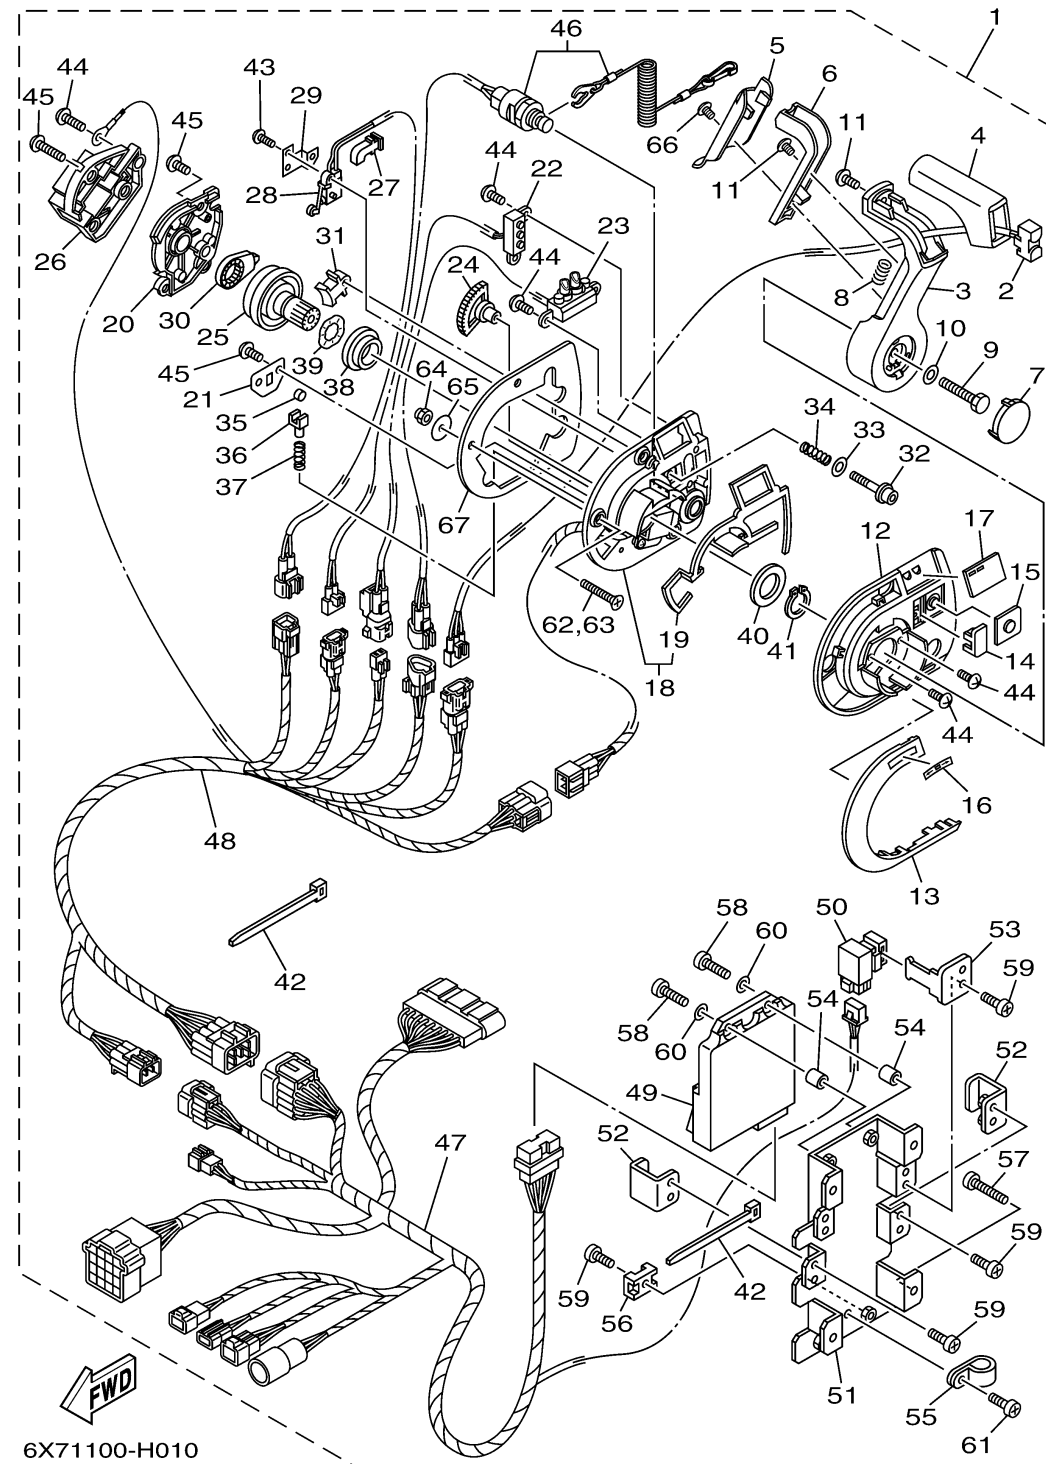

DBW REMOTE CONTROL

6X71100-H010

Ref No.	Part Number	Description	Qty	Remarks
1	6X7-48206-00-00	REMOTE CONTROL ASSY	1	ORDER FROM O/B SALES
2	6X7-82563-00-00	..TRIM & TILT SWITCH ASSY	1	
3	6X7-48221-00-00	..LEVER, CONTROL	1	
4	6X7-48222-00-00	..GRIP, CONTROL LEVER	1	
5	6X7-48224-00-00	..COVER, CONTROL LEVER	1	
6	6X7-48223-00-00	..LOCK, NEUTRAL	1	
7	6X7-48224-10-00	..COVER, CONTROL LEVER	1	
8	703-48227-00-00	..SPRING, NEUTRAL LOCK	1	
9	6X6-48171-00-00	..BOLT	1	
10	92990-08600-00	..WASHER, PLATE	1	
11	6X6-48128-00-00	..SCREW 2	2	
12	6X7-48119-00-00	..COVER	1	
13	6X7-48167-10-00	..PLUG	1	
14	6X7-48167-00-00	..PLUG	1	
15	6X7-48225-00-00	..COVER	1	
16	6X7-44191-00-00	..INDICATOR, SHIFT	1	
17	6X7-48215-00-00	..GRAPHIC	1	
18	6X7-481A0-00-00	..REMO-CON. CASE ASSY	1	
19	6X7-48176-00-00	...GROMMET	1	
20	6X7-48212-00-00	..BACK PLATE 1	1	

CONTINUED ON NEXT FRAME >

DBW REMOTE CONTROL

6X71100-H010

Ref No.	Part Number	Description	Qty	Remarks
21	6X7-48189-00-00	..RETAINER	1	
22	6X7-8259E-00-00	..SWITCH ASSY	1	
23	6X7-84301-00-00	..PILOT LIGHT ASSY 1	1	
24	6X7-48233-00-00	..GEAR 2	1	
25	6X7-48242-00-00	..SHAFT, DRIVE	1	
26	6X7-48228-00-00	..HOLDER, SWITCH	1	
27	6X7-82545-00-00	..GROMMET	1	
28	6X6-82540-00-00	..NEUTRAL SWITCH ASSY	1	
29	6X6-48245-01-00	..PLATE, LOCK	1	
30	6X6-48241-00-00	..ARM, DRIVE	1	
31	6X6-48264-00-00	..FRICTION, THROTTLE	1	
32	6X6-48267-00-00	..BOLT SET	1	
33	704-48287-00-00	..WASHER	1	
34	6X6-48158-00-00	..SPRING 1	1	
35	6X6-48236-00-00	..ROLLER, DETENT	1	
36	6X6-48237-00-00	..ADAPTOR	1	
37	6X6-48238-00-00	..SPRING, DETENT	1	
38	6X6-48234-00-00	..BUSHING 1	1	
39	703-48198-00-00	..WASHER, WAVE	1	
40	6X6-48193-00-00	..WASHER 3	1	

CONTINUED ON NEXT FRAME >

DBW REMOTE CONTROL

Ref No.	Part Number	Description	Qty	Remarks
61	98580-04010-00	..SCREW, PAN HEAD	1	
62	98780-06035-00	..SCREW, FLAT HEAD	3	
63	97780-06230-00	..SCREW, TAPPING	3	
64	6X0-48156-00-00	..NUT 1	3	
65	701-48287-00-00	..WASHER	3	
66	6X7-48128-00-00	..SCREW 2	1	
67	6X7-48176-10-00	..GROMMET	1	