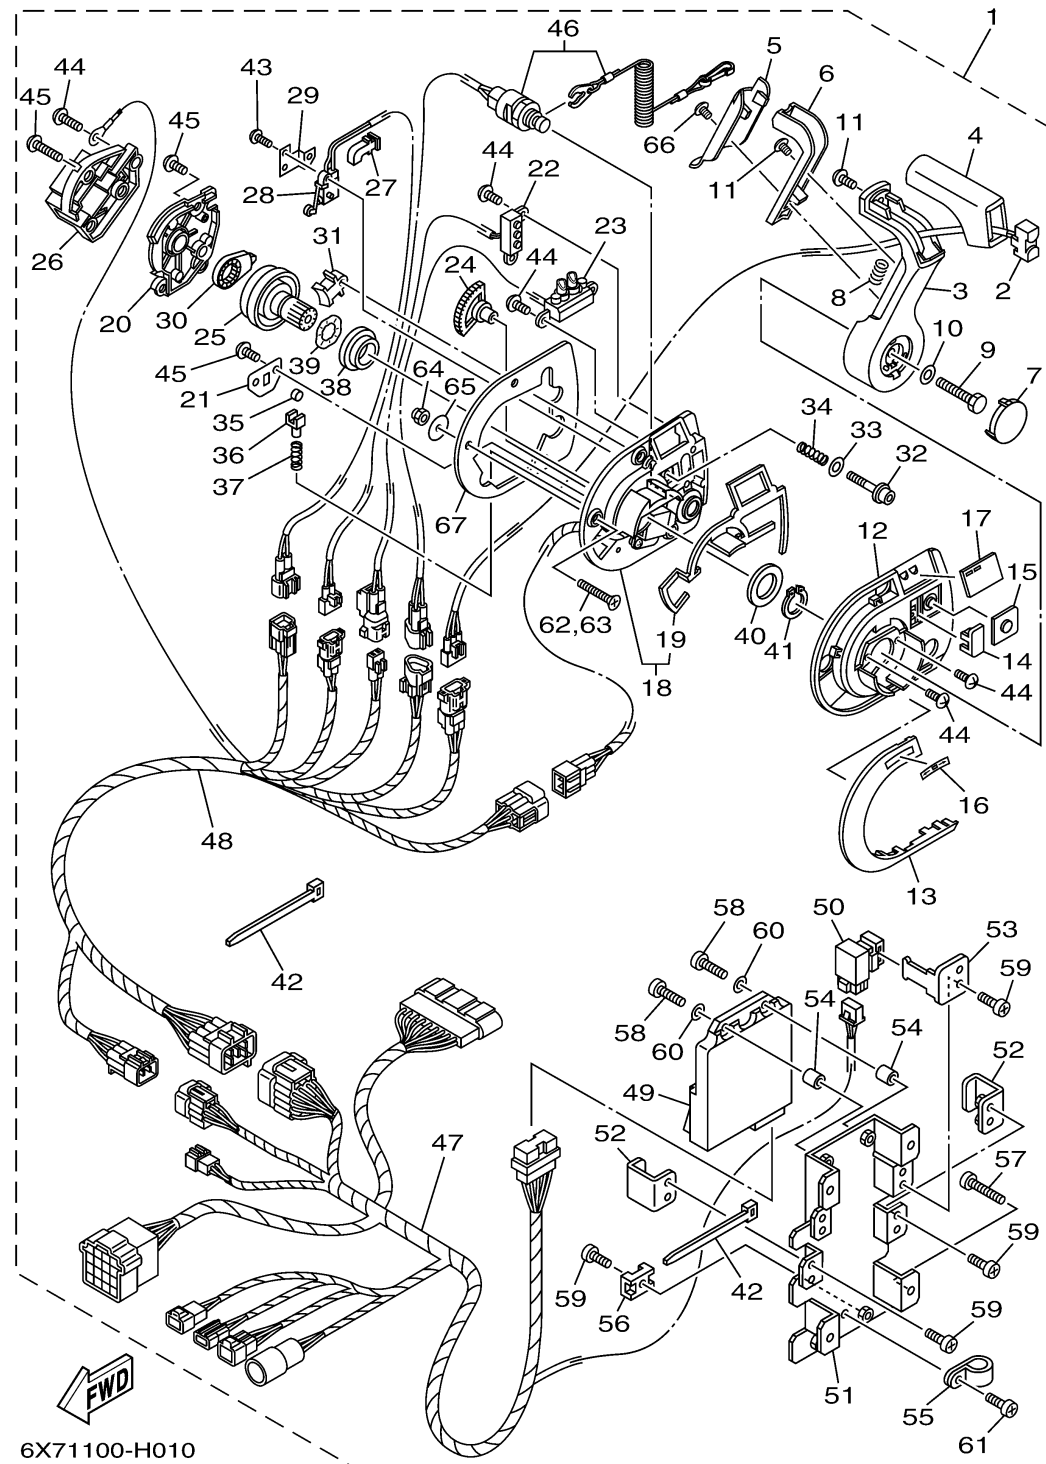

DBW REMOTE CONTROL

6X71100-H010

Ref No.	Part Number	Description	Qty	Remarks
1	6X7-48206-00-00	REMOTE CONTROL ASSY	1	ORDER FROM O/B SALES
2	6X7-82563-00-00	..TRIM & TILT SWITCH ASSY	1	
3	6X7-48221-00-00	..LEVER, CONTROL	1	
4	6X7-48222-00-00	..GRIP, CONTROL LEVER	1	
5	6X7-48224-00-00	..COVER, CONTROL LEVER	1	
6	6X7-48223-00-00	..LOCK, NEUTRAL	1	
7	6X7-48224-10-00	..COVER, CONTROL LEVER	1	
8	703-48227-00-00	..SPRING, NEUTRAL LOCK	1	
9	6X6-48171-00-00	..BOLT	1	
10	92990-08600-00	..WASHER, PLATE	1	
11	6X6-48128-00-00	..SCREW 2	2	
12	6X7-48119-00-00	..COVER	1	
13	6X7-48167-10-00	..PLUG	1	
14	6X7-48167-00-00	..PLUG	1	
15	6X7-48225-00-00	..COVER	1	
16	6X7-44191-00-00	..INDICATOR, SHIFT	1	
17	6X7-48215-00-00	..GRAPHIC	1	
18	6X7-481A0-00-00	..REMO-CON. CASE ASSY	1	
19	6X7-48176-00-00	...GROMMET	1	
20	6X7-48212-00-00	..BACK PLATE 1	1	

CONTINUED ON NEXT FRAME >

DBW REMOTE CONTROL

6X71100-H010

Ref No.	Part Number	Description	Qty	Remarks
21	6X7-48189-00-00	..RETAINER	1	
22	6X7-8259E-00-00	..SWITCH ASSY	1	
23	6X7-84301-00-00	..PILOT LIGHT ASSY 1	1	
24	6X7-48233-00-00	..GEAR 2	1	
25	6X7-48242-00-00	..SHAFT, DRIVE	1	
26	6X7-48228-00-00	..HOLDER, SWITCH	1	
27	6X7-82545-00-00	..GROMMET	1	
28	6X6-82540-00-00	..NEUTRAL SWITCH ASSY	1	
29	6X6-48245-01-00	..PLATE, LOCK	1	
30	6X6-48241-00-00	..ARM, DRIVE	1	
31	6X6-48264-00-00	..FRICTION, THROTTLE	1	
32	6X6-48267-00-00	..BOLT SET	1	
33	704-48287-00-00	..WASHER	1	
34	6X6-48158-00-00	..SPRING 1	1	
35	6X6-48236-00-00	..ROLLER, DETENT	1	
36	6X6-48237-00-00	..ADAPTOR	1	
37	6X6-48238-00-00	..SPRING, DETENT	1	
38	6X6-48234-00-00	..BUSHING 1	1	
39	703-48198-00-00	..WASHER, WAVE	1	
40	6X6-48193-00-00	..WASHER 3	1	

CONTINUED ON NEXT FRAME >

DBW REMOTE CONTROL

Ref No.	Part Number	Description	Qty	Remarks
61	98580-04010-00	..SCREW, PAN HEAD	1	
62	98780-06035-00	..SCREW, FLAT HEAD	3	
63	97780-06230-00	..SCREW, TAPPING	3	
64	6X0-48156-00-00	..NUT 1	3	
65	701-48287-00-00	..WASHER	3	
66	6X7-48128-00-00	..SCREW 2	1	
67	6X7-48176-10-00	..GROMMET	1	