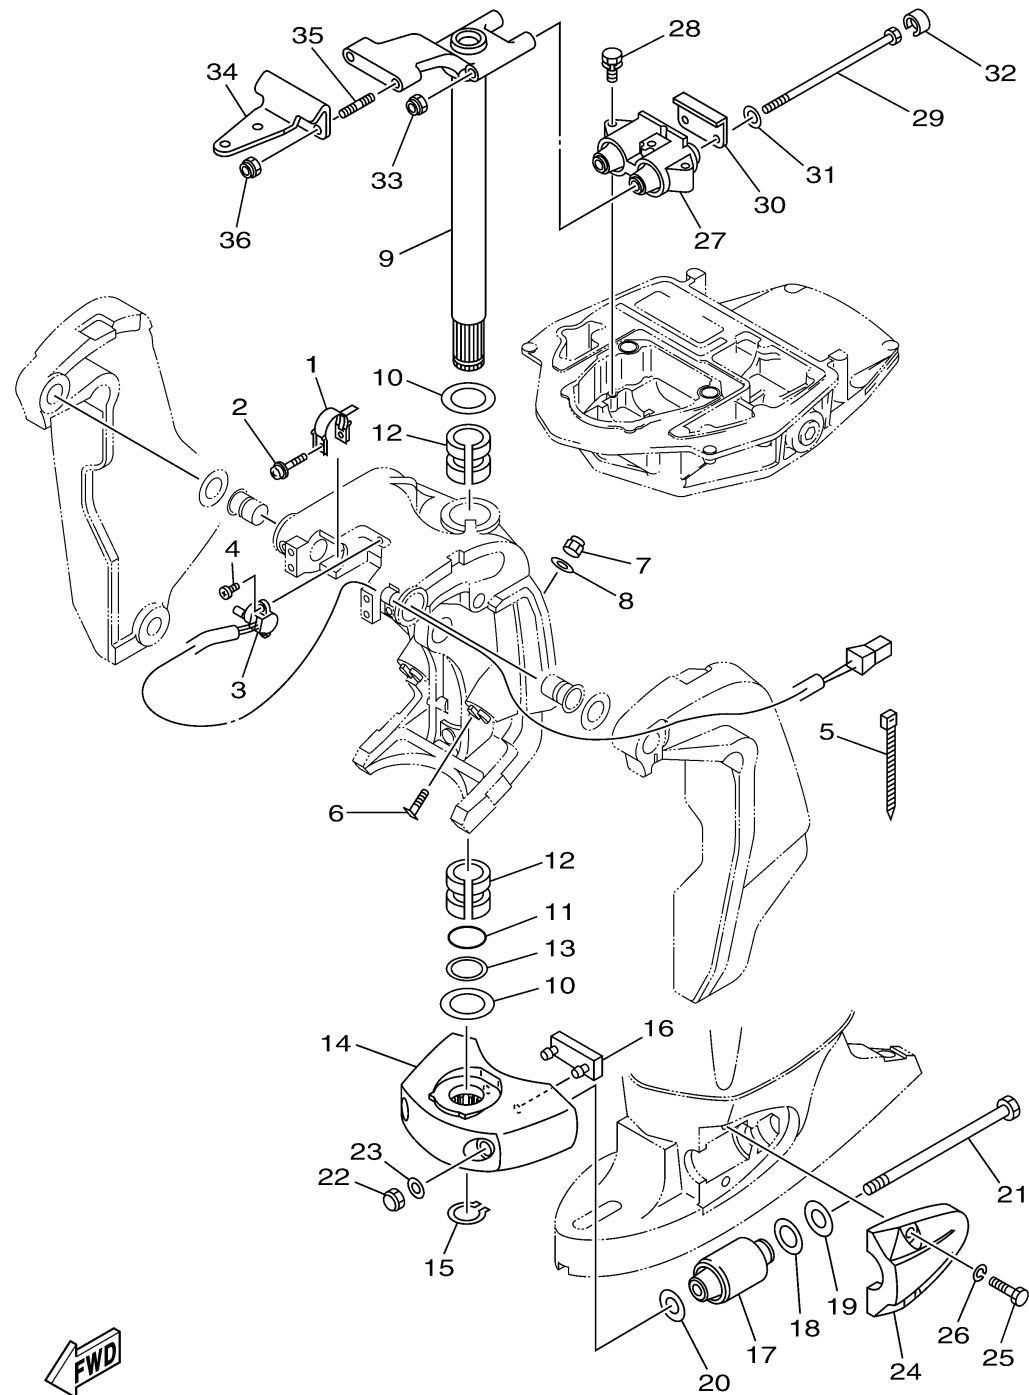

BRACKET 2

FWD
68V7100-G200

Ref No.	Part Number	Description	Qty	Remarks
1	64E-43139-10-00	CAM, TRIM SENDER	1	
2	90159-05059-00	SCREW, WITH WASHER	1	
3	67H-83672-00-00	TRIM SENDER	1	
4	97885-06016-00	SCREW, PAN HEAD	2	
5	90465-11M10-00	.CLAMP	3	
6	63P-43376-00-00	BOLT, THRUST RECEIVER	2	
7	95780-10300-00	NUT, FLANGE	2	
8	92995-10600-00	.WASHER	2	
9	68V-42510-10-8D	STEERING BRACKET ASSY	1	L(20.3")
9	68V-42510-30-8D	STEERING BRACKET ASSY	0	X(25.3")
10	90201-38M60-00	WASHER, PLATE	2	
11	93210-37MH7-00	O-RING	1	
12	90386-38M32-00	BUSH	2	
13	90202-40M47-00	WASHER, PLATE	1	
14	68V-44551-00-8D	HOUSING, LOWER MOUNT RUBBER 1	1	
15	93410-37M04-00	CIRCLIP	1	
16	61A-44575-00-00	DAMPER, LOWER MOUNT RUBBER	1	
17	61A-44555-01-94	MOUNT DAMPER, LOWER SIDE	2	
18	90202-32M19-00	WASHER, PLATE	2	
19	90201-16M55-00	WASHER, PLATE	2	

CONTINUED ON NEXT FRAME >

68V7100-G200

BRACKET 2

Ref No.	Part Number	Description	Qty	Remarks
20	90201-15M58-00	WASHER, PLATE	2	
21	90109-14007-00	BOLT	2	
22	95380-14600-00	NUT	2	
23	92995-14600-00	WASHER	2	
24	68V-44553-00-8D	COVER, LOWER MOUNT	2	
25	97075-10040-00	BOLT	4	
26	92995-10100-00	WASHER	4	
27	67F-44514-00-94	MOUNT DAMPER, UPPER SIDE	1	
28	90119-08091-00	BOLT, WITH WASHER	3	
29	90109-12007-00	BOLT	2	
30	67F-44526-00-00	PLATE	1	
31	90201-12M09-00	WASHER, PLATE	2	
32	67F-44533-00-00	DAMPER, UPPER MOUNT RUBBER	2	
33	90185-12M12-00	NUT, SELF-LOCKING	2	
34	68V-48511-00-8D	HOOK, STEERING	1	
35	90116-10175-00	BOLT, STUD	2	
36	90185-10051-00	NUT, SELF-LOCKING	2	