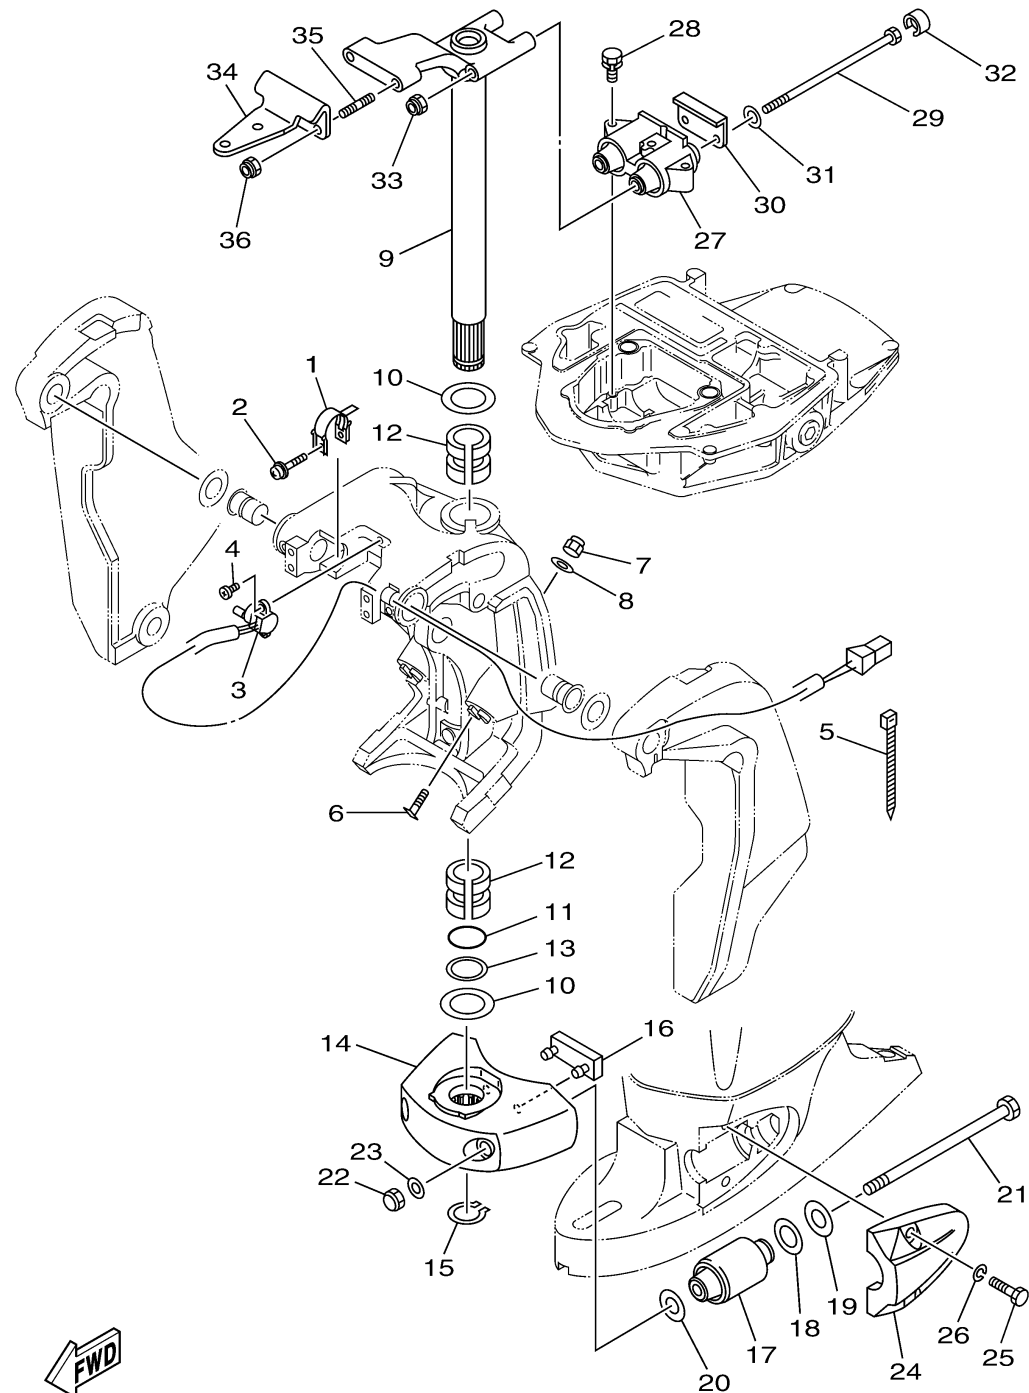

BRACKET 2

FWD
68V7100-G200

Ref No.	Part Number	Description	Qty	Remarks
1	64E-43139-10-00	CAM, TRIM SENDER	1	
2	90159-05059-00	SCREW, WITH WASHER	1	
3	67H-83672-00-00	TRIM SENDER	1	
4	97885-06016-00	SCREW, PAN HEAD	2	
5	90465-11M10-00	.CLAMP	3	
6	63P-43376-00-00	BOLT, THRUST RECEIVER	2	
7	95780-10300-00	NUT, FLANGE	2	
8	92995-10600-00	.WASHER	2	
9	68V-42510-10-8D	STEERING BRACKET ASSY	1	L(20.3")
9	68V-42510-30-8D	STEERING BRACKET ASSY	0	X(25.3")
10	90201-38M60-00	WASHER, PLATE	2	
11	93210-37MH7-00	O-RING	1	
12	90386-38M32-00	BUSH	2	
13	90202-40M47-00	WASHER, PLATE	1	
14	68V-44551-00-8D	HOUSING, LOWER MOUNT RUBBER 1	1	
15	93410-37M04-00	CIRCLIP	1	
16	61A-44575-00-00	DAMPER, LOWER MOUNT RUBBER	1	
17	61A-44555-01-94	MOUNT DAMPER, LOWER SIDE	2	
18	90202-32M19-00	WASHER, PLATE	2	
19	90201-16M55-00	WASHER, PLATE	2	

CONTINUED ON NEXT FRAME >

68V7100-G200

BRACKET 2

Ref No.	Part Number	Description	Qty	Remarks
20	90201-15M58-00	WASHER, PLATE	2	
21	90109-14007-00	BOLT	2	
22	95380-14600-00	NUT	2	
23	92995-14600-00	WASHER	2	
24	68V-44553-00-8D	COVER, LOWER MOUNT	2	
25	97075-10040-00	BOLT	4	
26	92995-10100-00	WASHER	4	
27	67F-44514-00-94	MOUNT DAMPER, UPPER SIDE	1	
28	90119-08091-00	BOLT, WITH WASHER	3	
29	90109-12007-00	BOLT	2	
30	67F-44526-00-00	PLATE	1	
31	90201-12M09-00	WASHER, PLATE	2	
32	67F-44533-00-00	DAMPER, UPPER MOUNT RUBBER	2	
33	90185-12M12-00	NUT, SELF-LOCKING	2	
34	68V-48511-00-8D	HOOK, STEERING	1	
35	90116-10175-00	BOLT, STUD	2	
36	90185-10051-00	NUT, SELF-LOCKING	2	