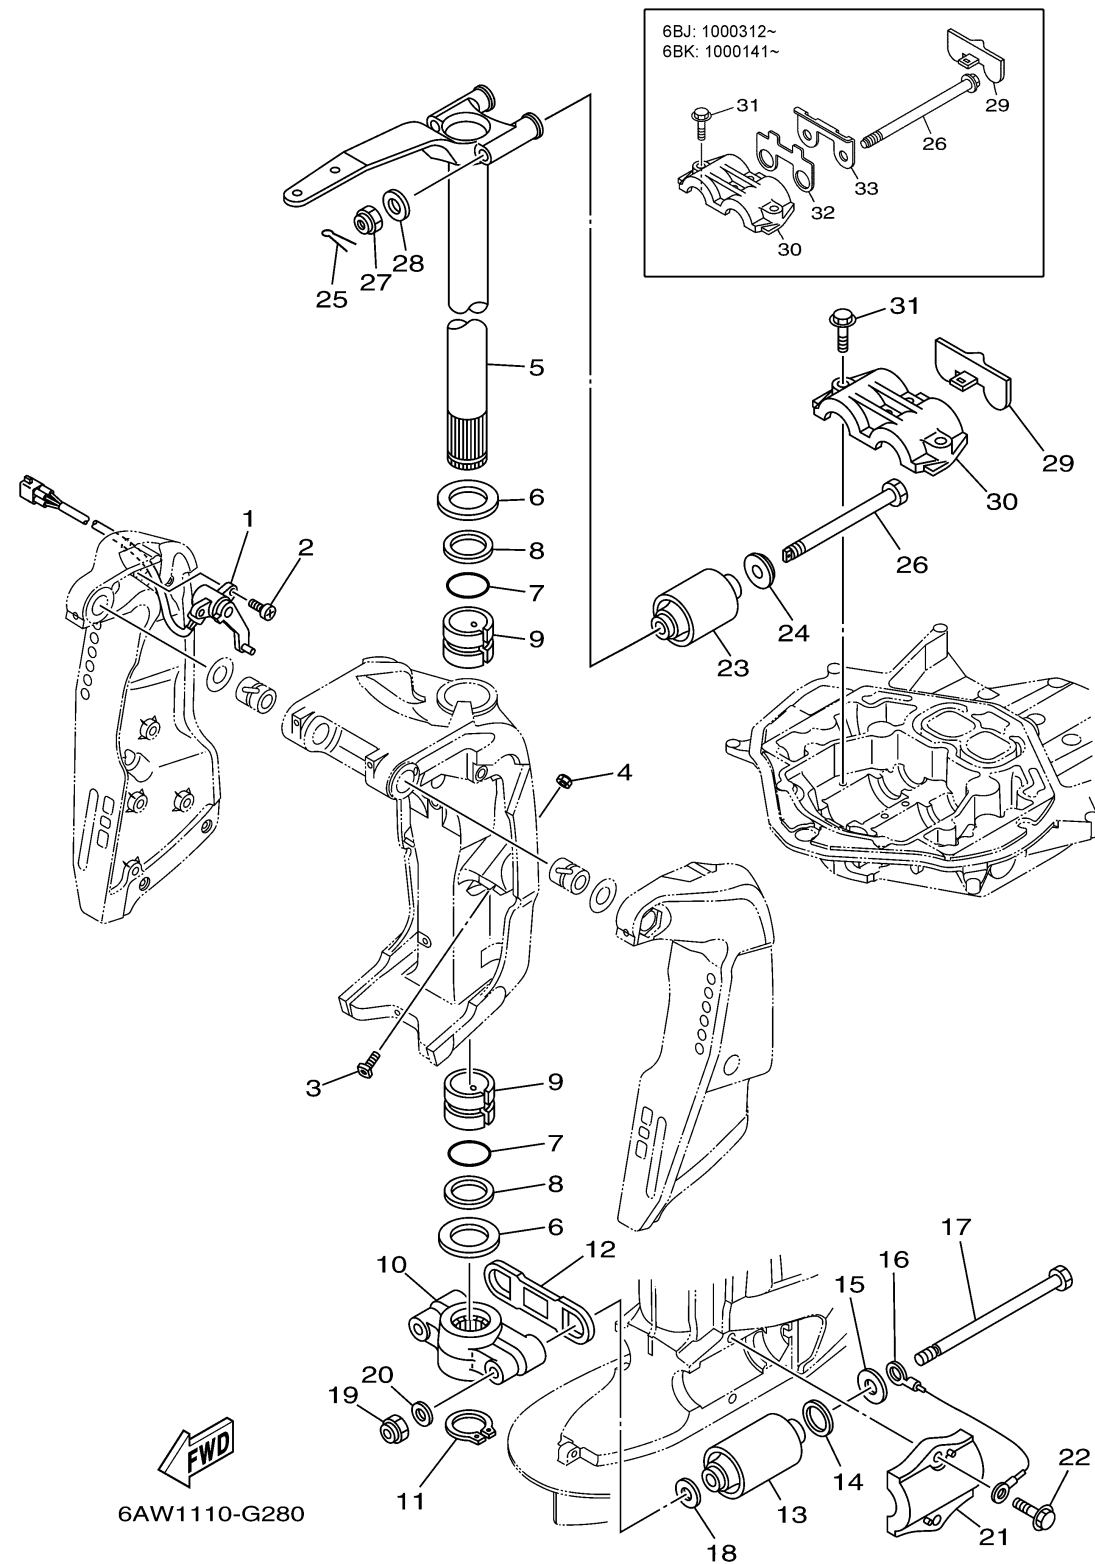

BRACKET 2

Ref No.	Part Number	Description	Qty	Remarks
1	6AW-83672-00-00	TRIM SENDER	1	
2	97885-06016-00	SCREW, PAN HEAD	2	
3	6AW-43376-00-00	BOLT, THRUST RECEIVER	2	
4	95780-10300-00	NUT, FLANGE	2	
5	6AW-42510-00-8D	STEERING BRACKET ASSY	1	
5	6AW-42510-01-8D	STEERING BRACKET ASSY	1	UR 6BJ: 1000312~
6	90201-46008-00	WASHER, PLATE	2	
7	93210-43001-00	O-RING	2	
8	90202-45001-00	WASHER, PLATE	2	
9	90386-45002-00	BUSH	2	
10	6AW-44551-00-8D	HOUSING, LOWER MOUNT RUBBER 1	1	
11	93410-44087-00	CIRCLIP	1	
12	6AW-44575-00-00	DAMPER, LOWER MOUNT RUBBER	1	
13	6AW-44555-00-94	MOUNT DAMPER, LOWER SIDE	2	
14	90202-32M19-00	WASHER, PLATE	2	
15	90201-16016-00	WASHER, PLATE	2	
16	6AW-82149-00-00	WIRE, LEAD 3	1	
17	90101-14004-00	BOLT	2	
18	90201-15M58-00	WASHER, PLATE	2	
19	90185-14M00-00	NUT, SELF-LOCKING	2	

CONTINUED ON NEXT FRAME >

BRACKET 2

Ref No.	Part Number	Description	Qty	Remarks
20	92995-14600-00	WASHER	2	
21	6AW-44552-00-CA	HOUSING, LOWER MOUNT RUBBER 2	2	
22	90119-10024-00	BOLT, WITH WASHER	4	
23	6AW-44514-00-94	MOUNT DAMPER, UPPER SIDE	2	
23	6AW-44514-01-94	MOUNT DAMPER, UPPER SIDE	2	UR 6BJ: 1000312~
24	90209-15008-00	WASHER	2	
25	91490-20015-00	.PIN. COTTER	2	
26	90105-16003-00	BOLT, FLANGE	2	UR 6BJ: 1000312~
26	90102-14001-00	BOLT, WITH HOLE	2	
27	90185-14M00-00	NUT, SELF-LOCKING	2	
27	90185-16008-00	NUT, SELF-LOCKING	2	UR 6BJ: 1000312~
28	90201-16030-00	WASHER, PLATE	2	UR 6BJ: 1000312~
28	90201-14026-00	WASHER, PLATE	2	
29	6AW-44533-00-00	DAMPER, UPPER MOUNT RUBBER	1	
30	6AW-44511-01-CA	COVER, UPPER MOUNT	1	UR 6BJ: 1000312~
30	6AW-44511-00-CA	COVER, UPPER MOUNT	1	
31	90119-10024-00	BOLT, WITH WASHER	4	
32	6AW-44532-00-00	STOPPER, UPPER MOUNT	1	UR 6BJ: 1000312~
33	6AW-44526-00-00	PLATE	1	UR 6BJ: 1000312~