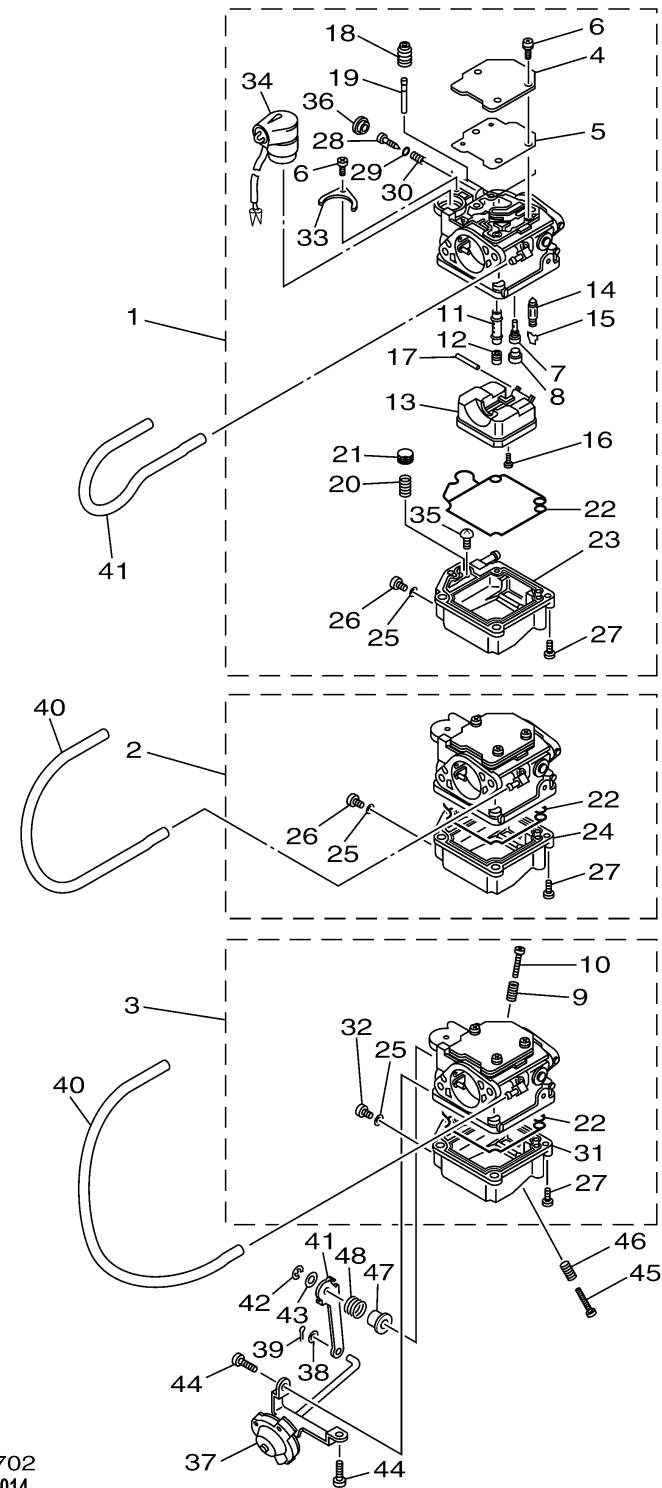

CONTINUED ON NEXT FRAME >

67C210030702
Revised: 12-11-2014

CARBURETOR

FWD
 67C210030702
 Revised: 12-11-2014

Ref No.	Part Number	Description	Qty	Remarks
21	67C-14371-00-00	.. PLUNGER, STARTER	3	
22	65W-14384-00-00	...GASKET, FLOAT CHAMBER	3	
23	67C-14980-00-00	.. BODY, FLOAT CHAMBER	1	#1
24	67C-14981-00-00	.. BODY, FLOAT CHAMBER	1	#2
25	65W-14398-00-00	...GASKET	3	
26	65W-14992-00-00	...SCREW, DRAIN	2	#1, 2
27	97980-04114-00	...SCREW, WITH WASHER	12	
28	67C-14923-00-00	...SCREW, PILOT	3	
29	67C-14397-00-00	...O-RING	3	
30	67C-14555-00-00	...SPRING	3	
31	67C-14982-00-00	.. BODY, FLOAT CHAMBER	1	#3
32	67C-14992-00-00	.. SCREW, DRAIN	1	#3
33	65W-14346-00-00	...PLATE	1	
34	67C-14380-00-00	.. PRIME STARTER ASSY	1	
35	67C-14567-00-00	...SCREW	3	
36	67C-1432A-10-00	.. PLUG	3	
37	67C-14369-00-00	DIAPHRAGM ASSY 2	1	
38	92990-04600-00	WASHER, PLATE	1	
39	91490-06012-00	PIN. COTTER	1	
40	67C-13974-00-00	PIPE, FUEL 4	3	

CONTINUED ON NEXT FRAME >

CARBURETOR

67C210030702
Revised: 12-11-2014

Ref No.	Part Number	Description	Qty	Remarks
41	67C-14974-00-00	LEVER, CONNECT	1	
42	67C-14356-00-00	CLIP	1	
43	67C-14398-00-00	WASHER	1	
44	67C-14325-00-00	SCREW, PAN HEAD	2	
45	67C-14245-00-00	SCREW, STOP	1	
46	67C-14242-00-00	SPRING	1	
47	67C-14264-00-00	COLLAR	1	
48	67C-14275-00-00	SPRING	1	