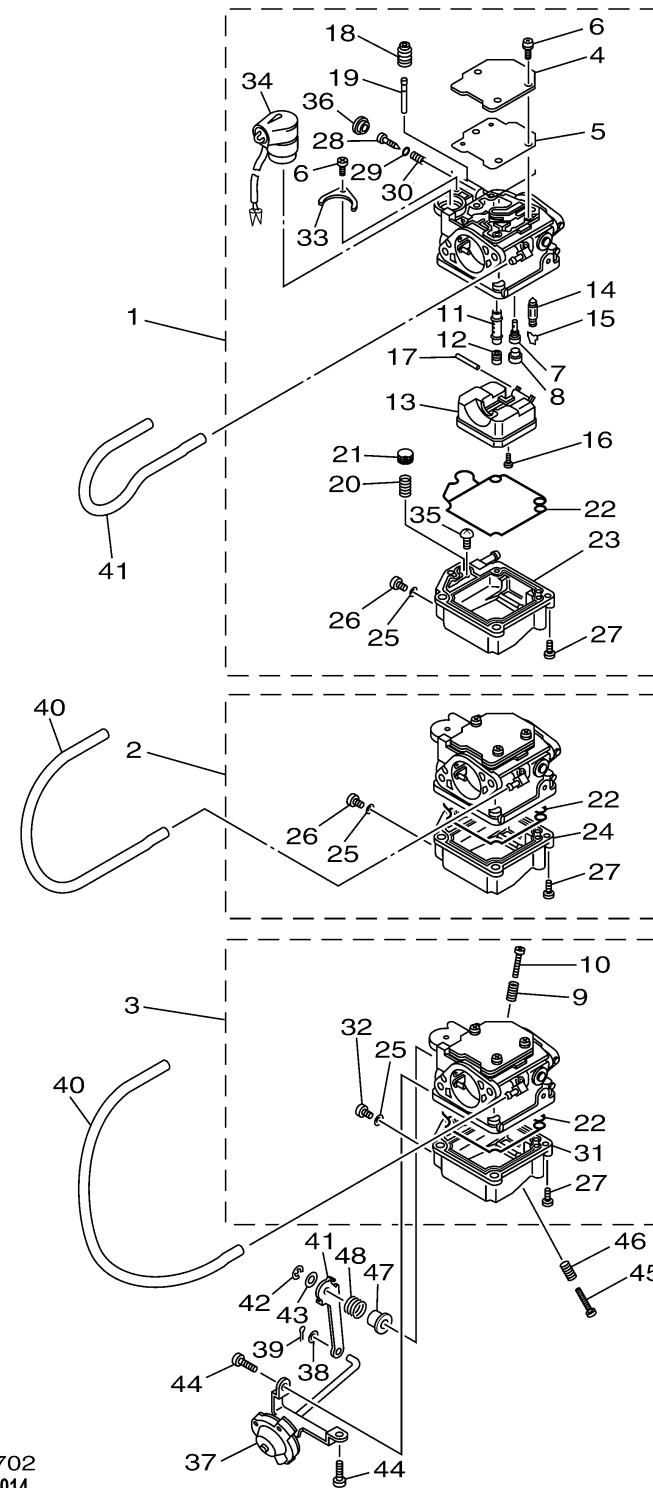

CARBURETOR

Ref No.	Part Number	Description	Qty	Remarks
1	67C-14901-13-00	CARBURETOR ASSY 1	1	
2	67C-14902-13-00	CARBURETOR ASSY 2	1	
3	67C-14903-13-00	CARBURETOR ASSY 3	1	
4	65W-14572-00-00	..PLATE	3	
5	65W-14126-10-00	..GASKET	3	
6	97803-04010-00	..SCREW, PAN HEAD	13	
7	67C-14948-02-00	..JET (#38)	3	
8	679-14966-00-00	..RUBBER CAP	3	
9	90501-10326-00	..SPRING, COMPRESSION	1	#3
10	63V-14523-00-00	..SCREW, STOP	1	#3
11	67C-14948-01-00	..JET (#35)	3	
12	67C-14943-25-00	..JET, MAIN (#95)	3	
13	63V-14985-00-00	..FLOAT	3	
14	6AH-14546-00-00	...VALVE, NEEDLE	3	
15	663-14159-00-00	...CLIP	3	
16	98580-04008-00	...SCREW, PAN HEAD	3	
17	6H4-14548-00-00	...PIN, FLOAT ARM	3	
18	65W-14373-01-00	.. COVER, PLUNGER CAP	3	
19	67C-14379-10-00	.. ROD, STARTER	3	
20	65W-14335-00-00	...SPRING, PLUNGER	3	

CONTINUED ON NEXT FRAME >

67C210030702
Revised: 12-11-2014

CARBURETOR

FWD
 67C210030702
 Revised: 12-11-2014

Ref No.	Part Number	Description	Qty	Remarks
21	67C-14371-00-00	.. PLUNGER, STARTER	3	
22	65W-14384-00-00	...GASKET, FLOAT CHAMBER	3	
23	67C-14980-00-00	.. BODY, FLOAT CHAMBER	1	#1
24	67C-14981-00-00	.. BODY, FLOAT CHAMBER	1	#2
25	65W-14398-00-00	...GASKET	3	
26	65W-14992-00-00	...SCREW, DRAIN	2	#1, 2
27	97980-04114-00	...SCREW, WITH WASHER	12	
28	67C-14923-00-00	...SCREW, PILOT	3	
29	67C-14397-00-00	...O-RING	3	
30	67C-14555-00-00	...SPRING	3	
31	67C-14982-00-00	.. BODY, FLOAT CHAMBER	1	#3
32	67C-14992-00-00	.. SCREW, DRAIN	1	#3
33	65W-14346-00-00	...PLATE	1	
34	67C-14380-00-00	.. PRIME STARTER ASSY	1	
35	67C-14567-00-00	...SCREW	3	
36	67C-1432A-10-00	.. PLUG	3	
37	67C-14369-00-00	DIAPHRAGM ASSY 2	1	
38	92990-04600-00	WASHER, PLATE	1	
39	91490-06012-00	PIN. COTTER	1	
40	67C-13974-00-00	PIPE, FUEL 4	3	