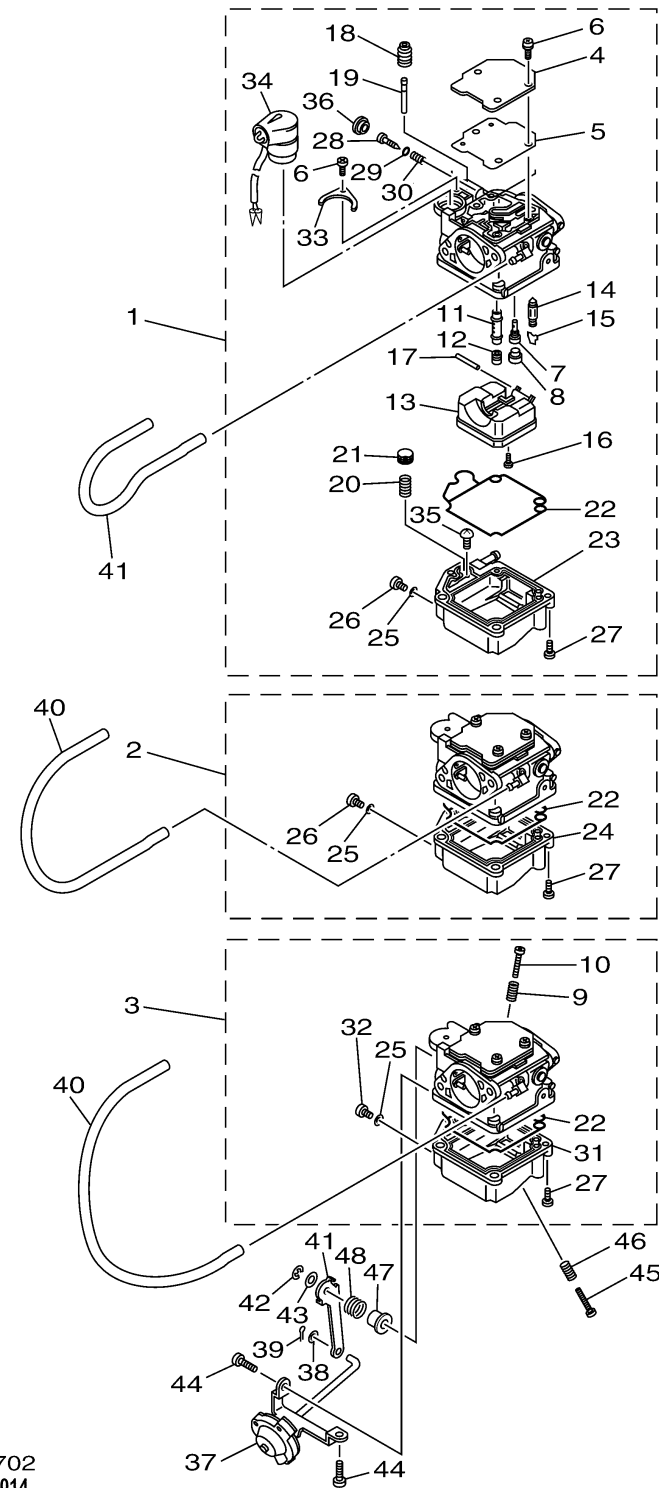

CARBURETOR

Ref No.	Part Number	Description	Qty	Remarks
1	67C-14901-13-00	CARBURETOR ASSY 1	1	
2	67C-14902-13-00	CARBURETOR ASSY 2	1	
3	67C-14903-13-00	CARBURETOR ASSY 3	1	
4	65W-14572-00-00	..PLATE	3	
5	65W-14126-10-00	..GASKET	3	
6	97803-04010-00	..SCREW, PAN HEAD	13	
7	67C-14948-02-00	..JET (#38)	3	
8	679-14966-00-00	..RUBBER CAP	3	
9	90501-10326-00	..SPRING, COMPRESSION	1	#3
10	63V-14523-00-00	..SCREW, STOP	1	#3
11	67C-14948-01-00	..JET (#35)	3	
12	67C-14943-25-00	..JET, MAIN (#95)	3	
13	63V-14985-00-00	..FLOAT	3	
14	6AH-14546-00-00	...VALVE, NEEDLE	3	
15	663-14159-00-00	...CLIP	3	
16	98580-04008-00	...SCREW, PAN HEAD	3	
17	6H4-14548-00-00	...PIN, FLOAT ARM	3	
18	65W-14373-01-00	.. COVER, PLUNGER CAP	3	
19	67C-14379-10-00	.. ROD, STARTER	3	
20	65W-14335-00-00	...SPRING, PLUNGER	3	

CONTINUED ON NEXT FRAME >

67C210030702
Revised: 12-11-2014

CARBURETOR

FWD
 67C210030702
 Revised: 12-11-2014

Ref No.	Part Number	Description	Qty	Remarks
21	67C-14371-00-00	.. PLUNGER, STARTER	3	
22	65W-14384-00-00	...GASKET, FLOAT CHAMBER	3	
23	67C-14980-00-00	.. BODY, FLOAT CHAMBER	1	#1
24	67C-14981-00-00	.. BODY, FLOAT CHAMBER	1	#2
25	65W-14398-00-00	...GASKET	3	
26	65W-14992-00-00	...SCREW, DRAIN	2	#1, 2
27	97980-04114-00	...SCREW, WITH WASHER	12	
28	67C-14923-00-00	...SCREW, PILOT	3	
29	67C-14397-00-00	...O-RING	3	
30	67C-14555-00-00	...SPRING	3	
31	67C-14982-00-00	.. BODY, FLOAT CHAMBER	1	#3
32	67C-14992-00-00	.. SCREW, DRAIN	1	#3
33	65W-14346-00-00	...PLATE	1	
34	67C-14380-00-00	.. PRIME STARTER ASSY	1	
35	67C-14567-00-00	...SCREW	3	
36	67C-1432A-10-00	.. PLUG	3	
37	67C-14369-00-00	DIAPHRAGM ASSY 2	1	
38	92990-04600-00	WASHER, PLATE	1	
39	91490-06012-00	PIN. COTTER	1	
40	67C-13974-00-00	PIPE, FUEL 4	3	