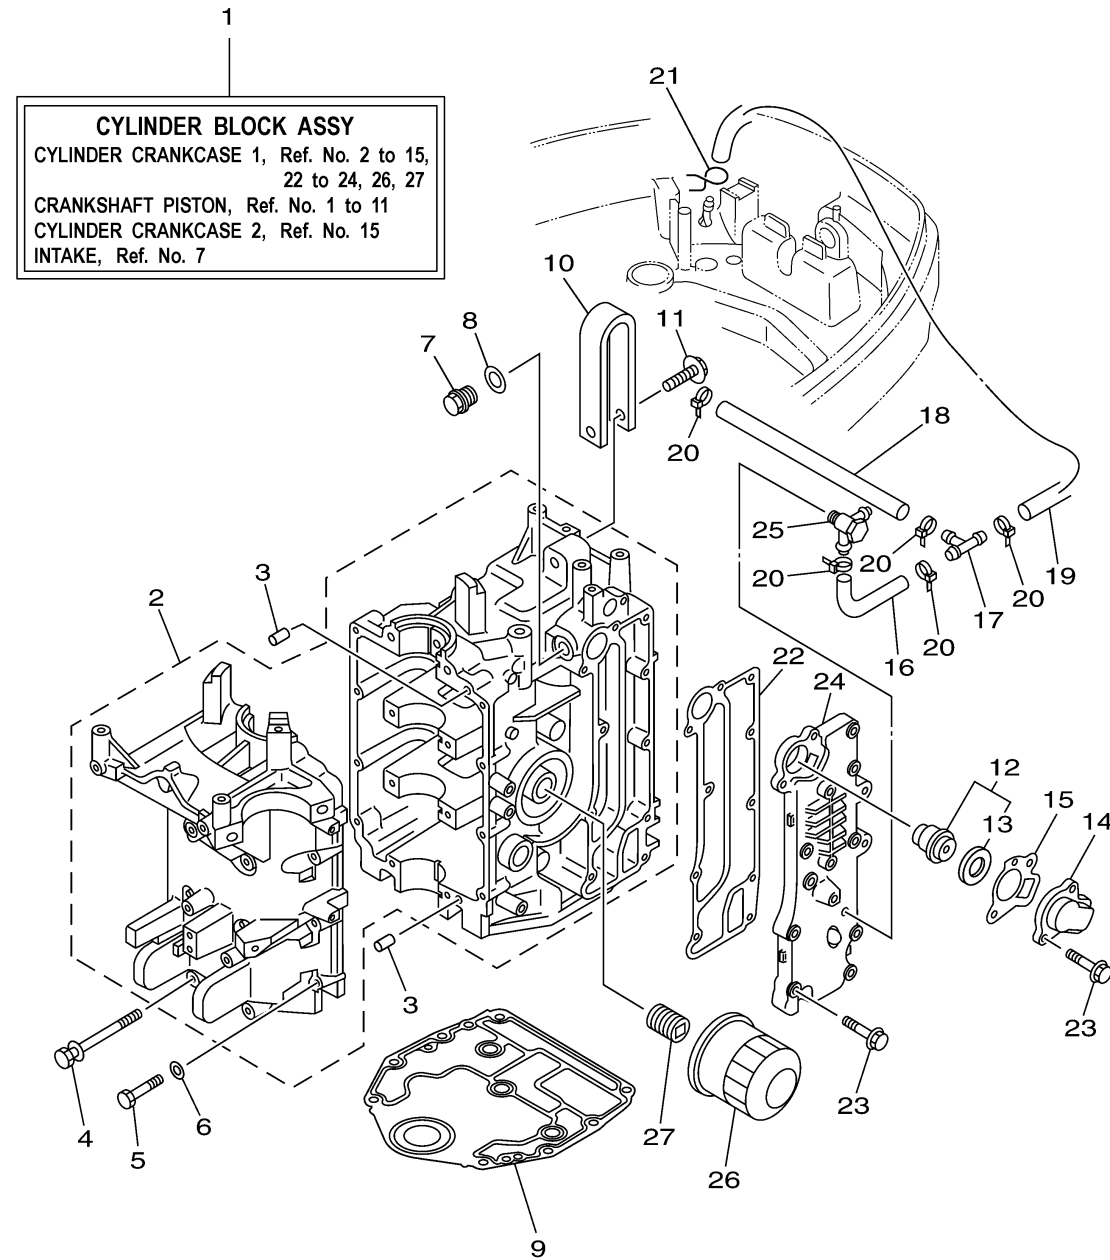

# CYLINDER CRANKCASE 1

Ref No.	Part Number	Description	Qty	Remarks
1	67C-W009B-02-1S	CYLINDER BLOCK ASSY	1	
2	67C-15100-01-1S	CRANKCASE ASSY	1	
3	99530-08012-00	PIN, DOWEL	2	
4	90119-08M01-00	BOLT, WITH WASHER	8	
5	97013-06035-00	BOLT	8	
6	92903-06600-00	WASHER, PLATE	8	
7	90340-14M06-00	PLUG, STRAIGHT SCREW	1	
8	90430-14115-00	.GASKET	1	
9	67C-11351-01-00	.GASKET, CYLINDER	1	
10	65W-11119-00-00	HANGER, ENGINE	1	
11	90105-08M87-00	BOLT, FLANGE	1	
12	6G8-12411-03-00	THERMOSTAT	1	
13	688-12412-00-00	.SEAL, THERMOSTAT	1	
14	6H3-12413-00-1S	COVER, THERMOSTAT	1	
15	62Y-12414-00-00	.GASKET, COVER	1	
16	90445-09068-00	HOSE (L110)	1	
17	688-24378-00-00	PIPE, JOINT 3	1	
18	90445-09095-00	HOSE (L215)	1	
19	90445-09104-00	HOSE (L300)	1	
20	90465-11M10-00	CLAMP	5	

CONTINUED ON NEXT FRAME >

  
67C7300-G020

# CYLINDER CRANKCASE 1

67C7300-G020

Ref No.	Part Number	Description	Qty	Remarks
21	90467-08004-00	CLIP	1	
22	67C-41114-10-00	.GASKET, EXHAUST OUTER COVER	1	
23	90119-06MA5-00	BOLT, WITH WASHER	10	
24	67C-41113-01-1S	OUTER COVER, EXHAUST	1	
25	62Y-11372-01-00	NIPPLE, HOSE	1	FLUSHING KIT
26	5GH-13440-00-00	ELEMENT ASSY, OIL CLEANER	1	
27	90401-20M00-00	BOLT, UNION	1	