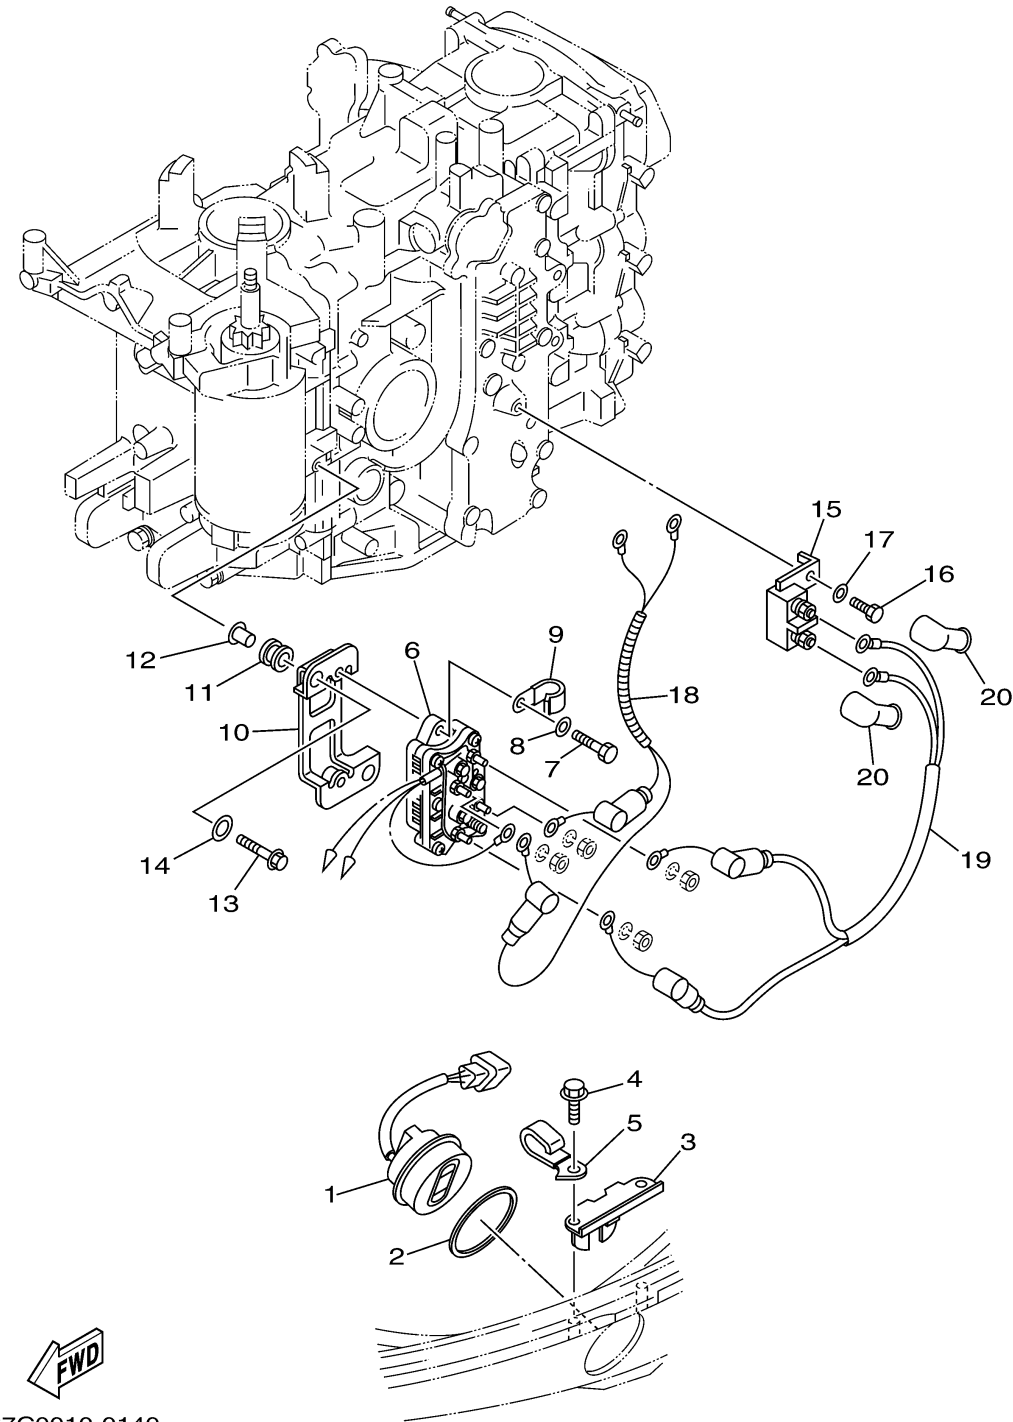

# ELECTRICAL 3

67C0010-0140

Ref No.	Part Number	Description	Qty	Remarks
1	63D-82563-10-00	TRIM & TILT SWITCH ASSY	0	
2	6E5-82587-00-00	GASKET	0	
3	62Y-83614-00-00	BRACKET	0	
4	90109-06M86-00	.BOLT	0	
5	90465-06M88-00	CLAMP	0	
6	6H1-81950-00-00	RELAY ASSY	0	
7	97095-06020-00	BOLT	0	
8	92995-06600-00	WASHER	0	
9	90465-08M75-00	CLAMP	0	
10	67C-81948-00-00	BRACKET	0	
11	6A0-82317-00-00	DAMPER, IGNITION COIL	0	
12	90387-06119-00	COLLAR	0	
13	95895-06030-00	BOLT, FLANGE	0	
14	90201-12M16-00	WASHER, PLATE	0	
15	6H5-81920-00-00	TERMINAL ASSY	0	
16	97095-06012-00	BOLT	0	
17	92995-06600-00	WASHER	0	
18	67C-81949-00-00	WIRE, LEAD	0	
19	67C-81949-10-00	WIRE, LEAD	0	
20	6G5-82119-00-00	COVER, LEAD WIRE	0	