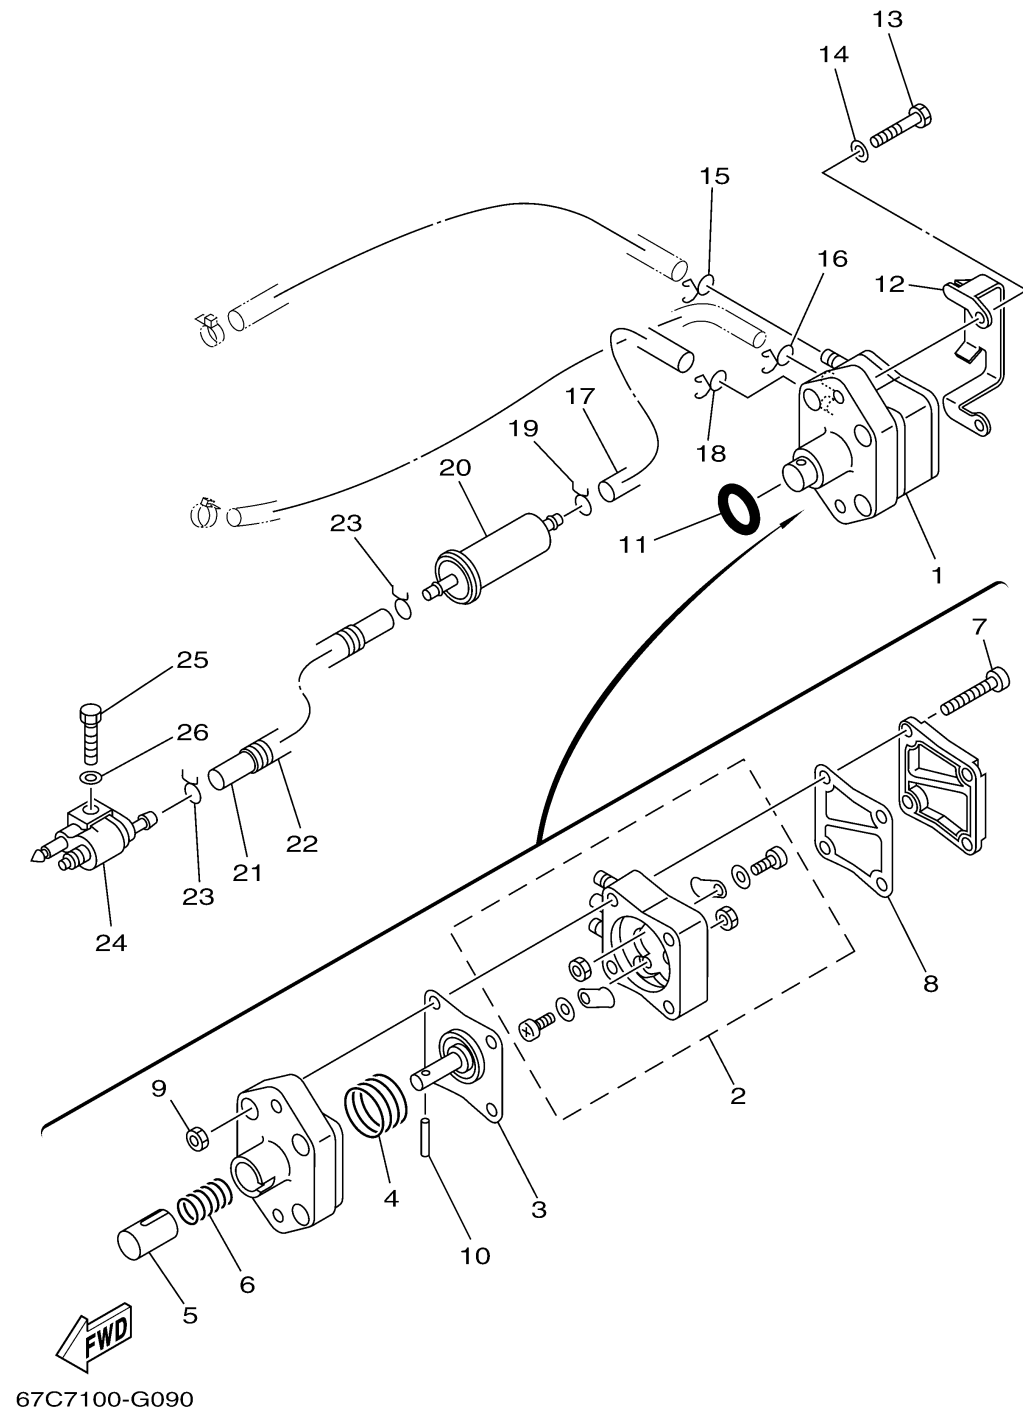

FUEL 1

Ref No.	Part Number	Description	Qty	Remarks
1	62Y-24410-04-00	FUEL PUMP ASSY	1	
2	62Y-24415-01-00	..BODY 4	1	
3	62Y-24411-02-00	..DIAPHRAGM	1	
4	62Y-24423-00-00	..SPRING, DIAPHRAGM	1	
5	62Y-13131-01-00	..PLUNGER	1	
6	62Y-24454-00-00	..SPRING	1	
7	62Y-24444-01-00	..SCREW	4	
8	6C5-24471-00-00	..DIAPHRAGM	1	
9	95380-05600-00	..NUT	4	
10	62Y-24374-01-00	..PIN	1	
11	93210-24M79-00	..O-RING	1	
12	65W-24474-00-00	COVER	1	
13	97095-06030-00	BOLT	2	
14	92995-06600-00	WASHER	2	
15	90467-10M04-00	CLIP	1	
16	90467-09M17-00	CLIP	1	
17	90445-10MG6-00	HOSE (L180)	1	
18	90467-10M04-00	CLIP	1	
19	90467-09M03-00	CLIP	1	
20	65W-24251-10-00	STRAINER 1	1	

CONTINUED ON NEXT FRAME >

FUEL 1

Ref No.	Part Number	Description	Qty	Remarks
21	90445-10MH8-00	HOSE (L430)	1	
22	90446-14M12-00	HOSE	1	
23	90467-09M03-00	CLIP	2	
24	6G1-24304-02-00	FUEL PIPE JOINT COMP. 1	1	
25	97095-06025-00	.BOLT	1	
26	92995-06600-00	WASHER	1	