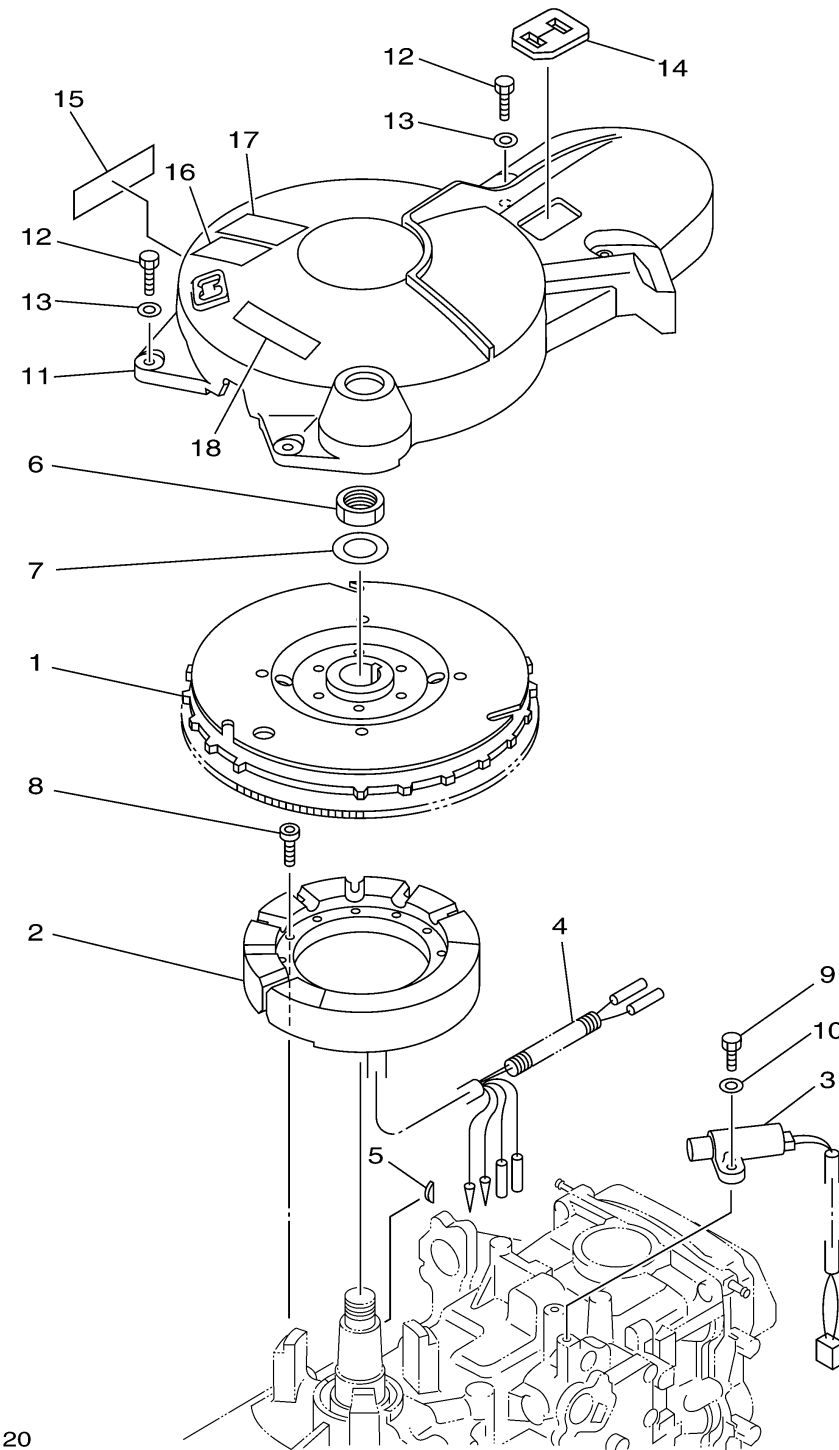

# GENERATOR

Ref No.	Part Number	Description	Qty	Remarks
1	65W-85550-01-00	ROTOR ASSEMBLY	1	
2	65W-85510-10-00	STATOR ASSY	1	
3	65W-85580-00-00	COIL, PULSER	1	
4	90446-10M82-00	HOSE	1	
5	65W-11545-00-00	KEY, WOODRUFF	1	
6	90170-20137-00	NUT	1	
7	90201-21M18-00	WASHER, PLATE	1	
8	91380-05030-00	BOLT	3	
9	97095-05016-00	.BOLT	2	
10	92995-05600-00	WASHER	2	
11	67C-81337-00-00	COVER, FLYWHEEL	0	
12	97095-06025-00	.BOLT	0	
13	92995-06600-00	WASHER	0	
14	65W-81639-10-00	PLATE, ARMATURE FITTING	0	
15	62Y-13437-42-00	MARK, CAUTION	0	
16	6AH-81995-40-00	LABEL, WARNING	0	
17	6AH-81994-40-00	LABEL, SAFETY	0	
18	6AG-81996-00-00	MARK	0	

67C7110-G120