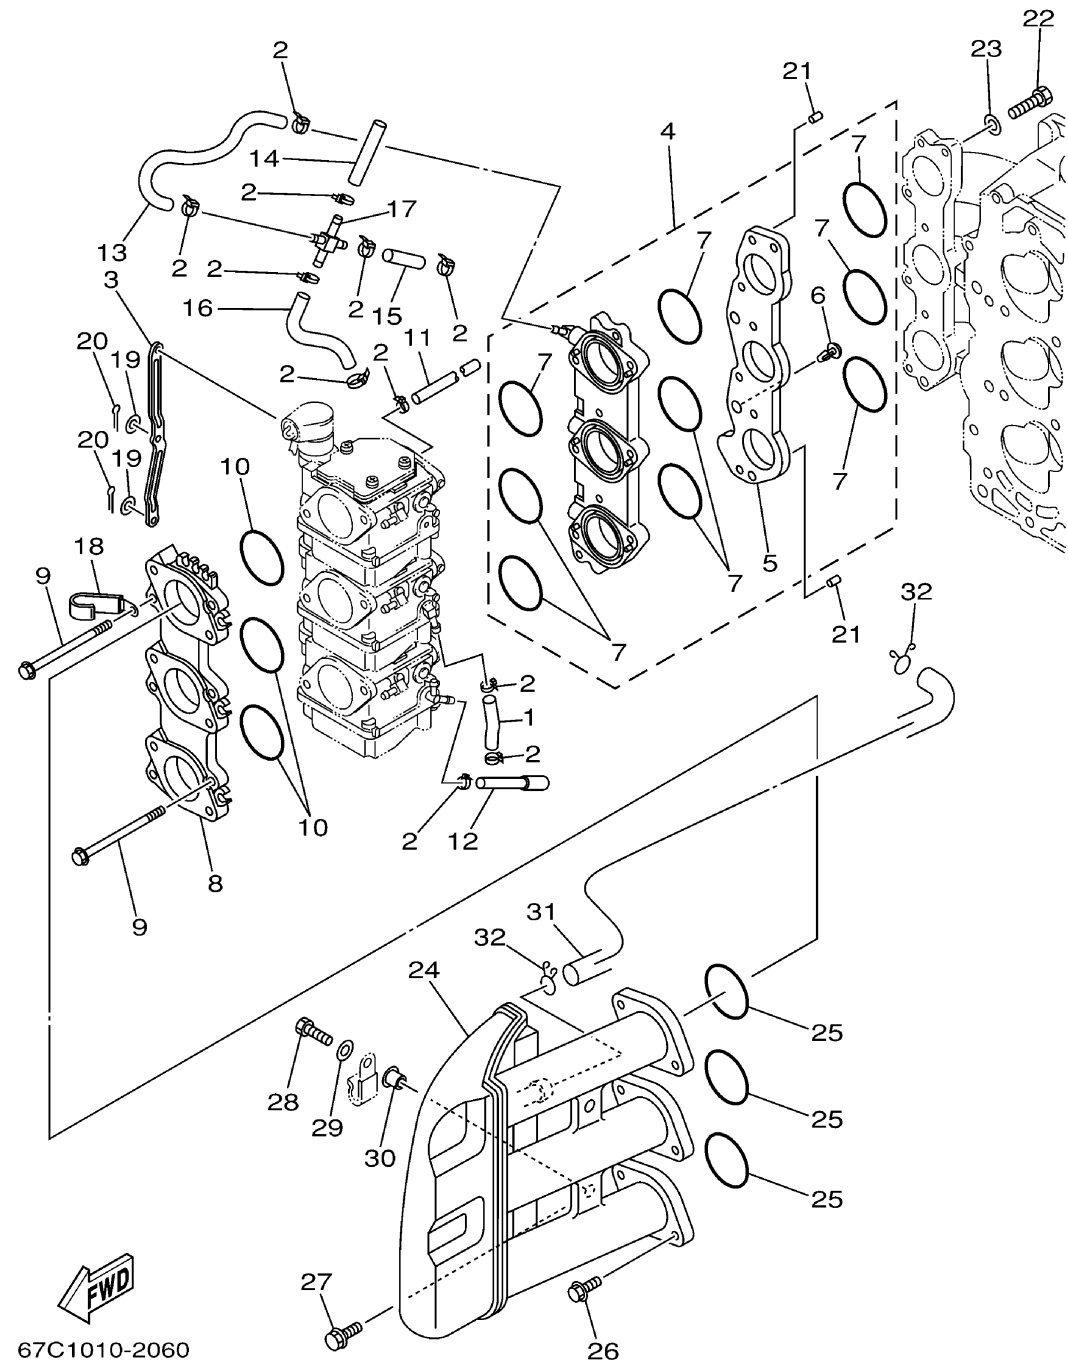

INTAKE

Ref No.	Part Number	Description	Qty	Remarks
1	90445-09M34-00	HOSE	1	
2	90465-11M10-00	CLAMP	11	
3	67C-14585-00-00	LINK, ACCEL.	1	
4	67C-13589-00-00	CARBURETOR JOINT COMP.	1	
5	67C-14271-00-00	.INSULATOR	1	
6	90338-04M17-00	.PLUG	2	
7	67C-14561-00-00	.O-RING	9	
8	67C-14243-01-94	PLATE	1	
9	97595-06590-00	BOLT, WITH WASHER	6	
10	67C-14562-00-00	.O-RING	3	
11	67C-13971-00-00	PIPE, FUEL 1	1	
12	67C-13972-00-00	PIPE, FUEL 2	1	
13	67C-13973-00-00	PIPE, FUEL 3	1	
14	67C-13974-00-00	PIPE, FUEL 4	1	
15	67C-13975-00-00	PIPE, FUEL 5	1	
16	67C-13976-00-00	PIPE, FUEL 6	1	
17	67C-14318-00-00	PIPE, JOINT 4	1	
18	67C-14255-00-00	CLAMP	1	
19	92990-04600-00	WASHER, PLATE	2	
20	91490-06012-00	PIN. COTTER	2	

CONTINUED ON NEXT FRAME >

INTAKE

Ref No.	Part Number	Description	Qty	Remarks
21	93608-16M16-00	PIN, DOWEL	2	
22	97095-06025-00	.BOLT	6	
23	92995-06600-00	WASHER	6	
24	67C-14440-00-00	SILENCER ASSY, INTAKE	1	
25	93210-34MJ6-00	.O-RING	3	
26	90119-06M82-00	BOLT, WITH WASHER	5	
27	90119-06M86-00	BOLT, WITH WASHER	1	
28	97095-06020-00	BOLT	2	
29	92995-06600-00	WASHER	2	
30	90387-06M70-00	COLLAR	2	
31	67C-15373-00-00	PIPE, BREATHER	1	
32	90467-15M14-00	CLIP	2	