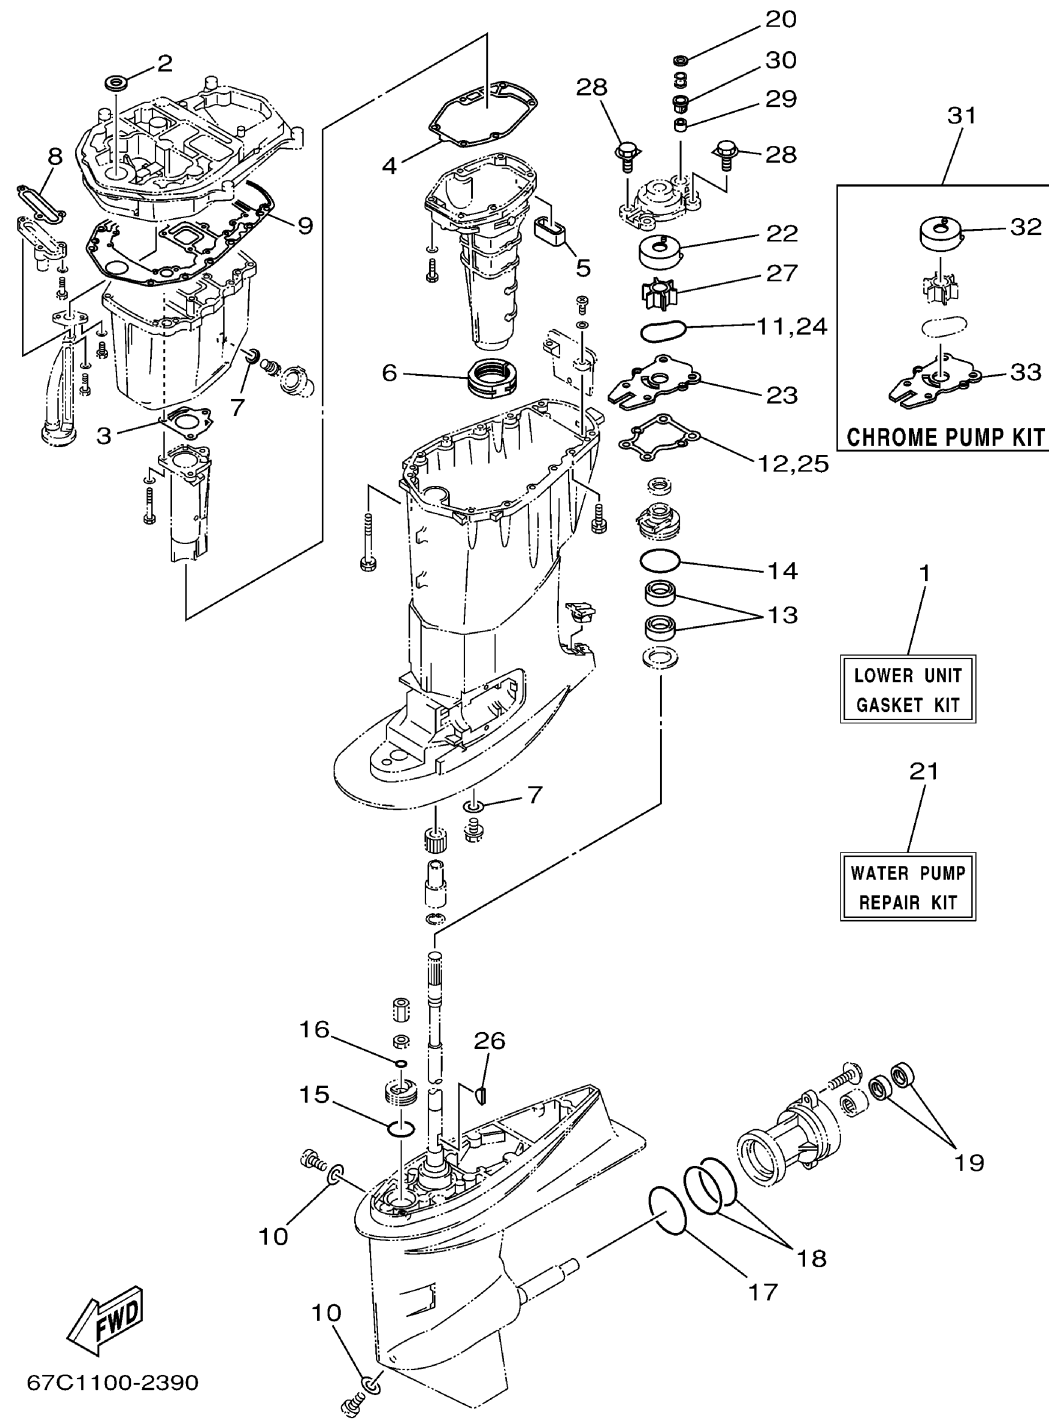

REPAIR KIT 3

Ref No.	Part Number	Description	Qty	Remarks
1	67C-W0001-22-00	LOWER UNIT GASKET KIT	1	
2	93110-16004-00	. .OIL SEAL	1	
3	67C-41133-00-00	. .GASKET, EXHAUST MANIFOLD 1	1	
4	62Y-41134-01-00	. .GASKET, EXHAUST MANIFOLD	1	
5	62Y-45127-00-00	. .SEAL	1	
6	67C-45123-00-00	. .GASKET, MUFFLER	1	
7	90430-14M09-00	. GASKET	2	
8	62Y-13475-00-00	. .GASKET	1	
9	69W-15312-00-00	. .GASKET, OIL PAN	1	
10	90430-08020-00	. GASKET	2	
11	93210-59MG7-00	. O-RING	1	
12	63D-44316-00-00	. GASKET, WATER PUMP	1	
13	93101-22M60-00	. .OIL SEAL	2	
14	93210-48MG8-00	. O-RING	1	
15	93210-33MG4-00	. O-RING	1	
16	93210-06ME6-00	. .O-RING	1	
17	93210-69MG6-00	. O-RING	1	
18	93210-74MG5-00	. O-RING	2	
19	93101-22M00-00	. OIL SEAL	2	
20	90430-12072-00	. GASKET	1	

CONTINUED ON NEXT FRAME >

REPAIR KIT 3

Ref No.	Part Number	Description	Qty	Remarks
21	66T-W0078-00-00	WATER PUMP REPAIR KIT	1	
22	63D-44322-00-00	. INSERT, CARTRIDGE	1	
23	66T-44323-00-00	. .OUTER PLATE, CARTRIDGE	1	
24	93210-59MG7-00	. O-RING	1	
25	63D-44316-00-00	. GASKET, WATER PUMP	1	
26	90280-03M03-00	. .KEY, WOODRUFF	1	
27	6H4-44352-02-00	. .IMPELLER	1	
28	90119-08M15-00	. BOLT, WITH WASHER	4	
29	663-44366-00-00	. DAMPER, WATER SEAL 2	1	
30	63D-44312-00-00	. COVER, WATER PUMP HOUSING	1	
31	66T-W0078-0A-00	CHROME PUMP KIT	1	
32	63D-44322-40-00	. INSERT, CARTRIDGE	1	
33	66T-44323-40-00	. .OUTER PLATE, CARTRIDGE	1	