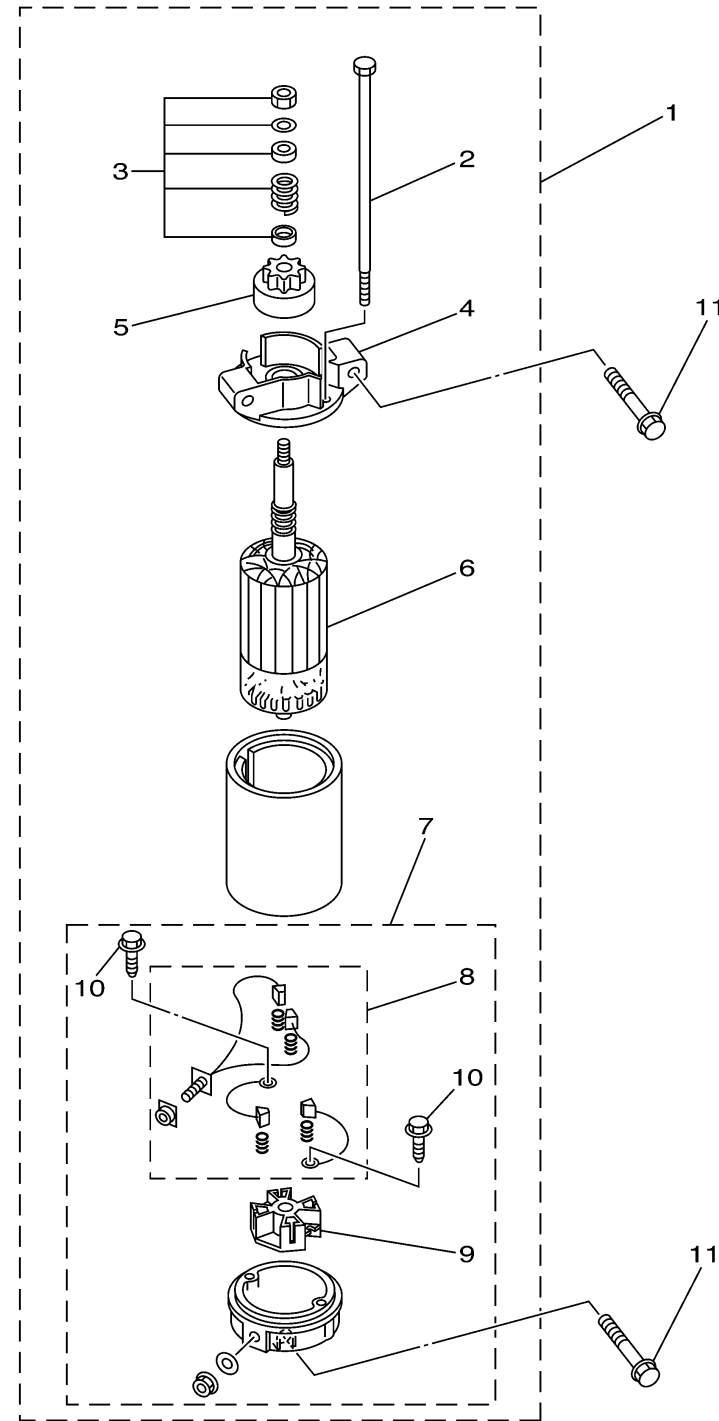

STARTING MOTOR

Ref No.	Part Number	Description	Qty	Remarks
1	67C-81800-02-00	STARTING MOTOR ASSY	0	
2	67C-81826-00-00	..BOLT	0	
3	65W-81857-03-00	..RETAINER	0	
4	65W-81830-00-00	..FRONT BRACKET ASSY	0	
5	65W-81807-00-00	..GEAR ASSY, STARTING MOTOR	0	
6	67C-81850-01-00	..ARMATURE ASSY	0	
7	65W-81820-00-00	..REAR BRACKET ASSY	0	
8	65W-81801-00-00	...BRUSH SET	0	
9	65W-81840-00-00	...BRUSH HOLDER ASSY	0	
10	65W-8182S-00-00	...SCREW	0	
11	90119-08M39-00	BOLT, WITH WASHER	0	

67C4100-D170