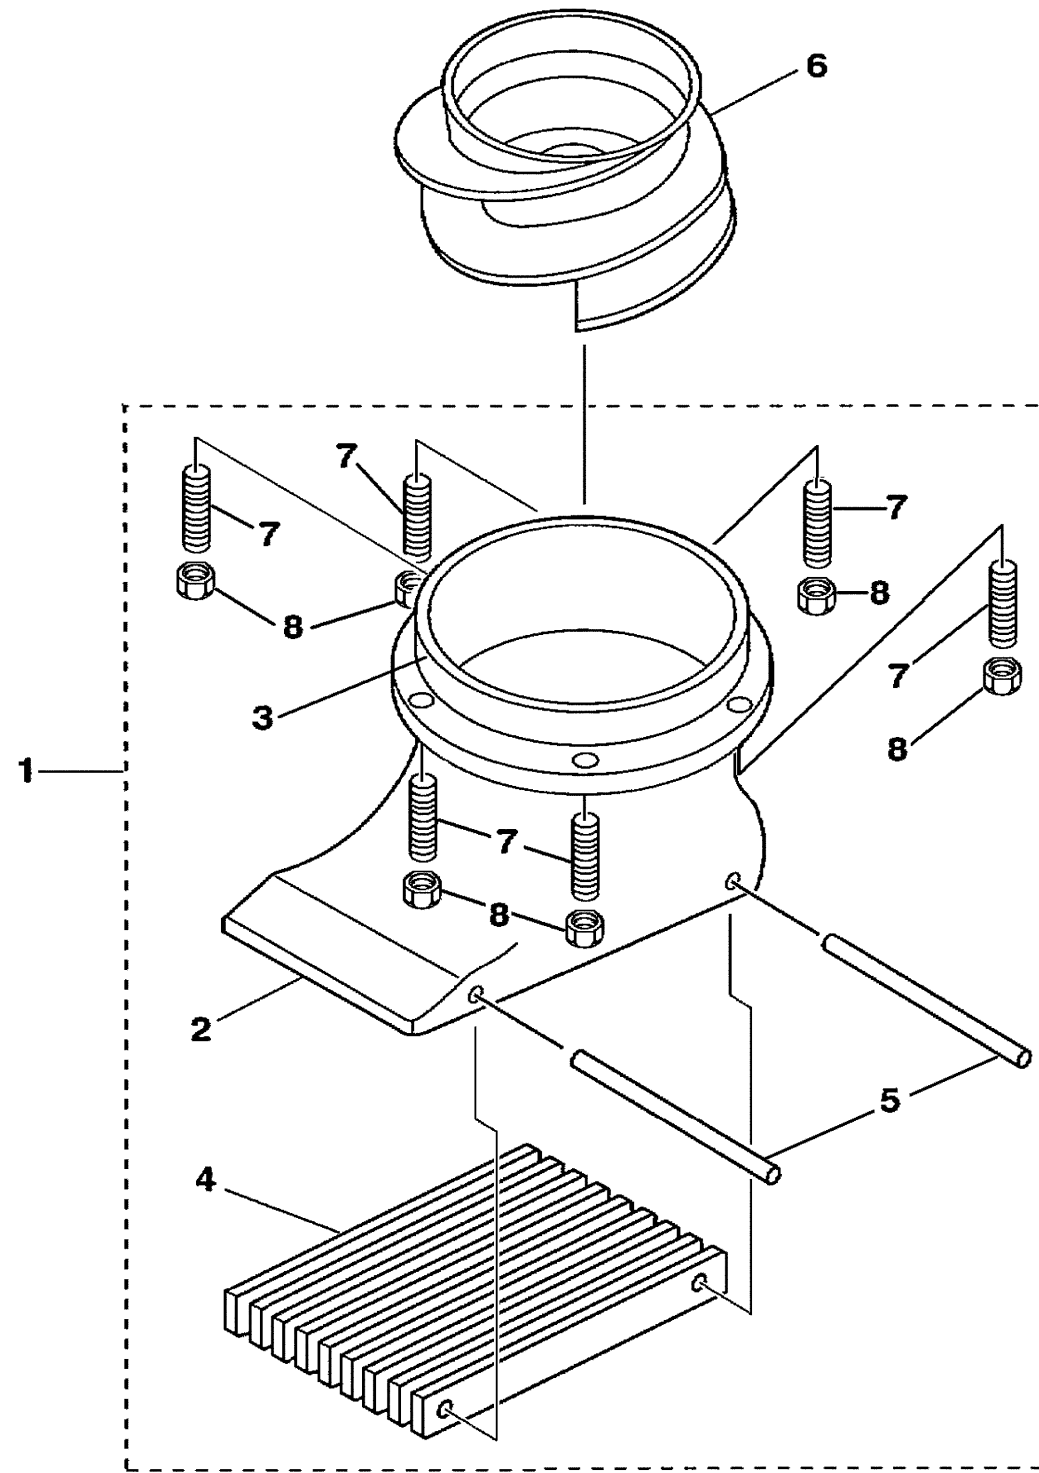

INTAKE ASSEMBLY F40J

Ref No.	Part Number	Description	Qty	Remarks
1	62Y-JD001-44-70	INTAKE ASSEMBLY	1	6-1/8" FLANGED
2	62Y-JD001-32-60	INTAKE FLANGED	1	6-1/8"
3	62Y-JD001-52-10	FLANGED LINER	1	6-1/8"
4	6H4-JD000-16-00	GRILL BAR	9	
5	6H4-JD000-14-00	GRILL ROD	2	
6	63D-JD000-08-24	IMPELLER	1	6-1/8" CB
7	62Y-JD001-30-00	STUD, INTAKE	6	1/4"
8	6H4-JD006-23-00	NYLOC	6	1/4 X 20