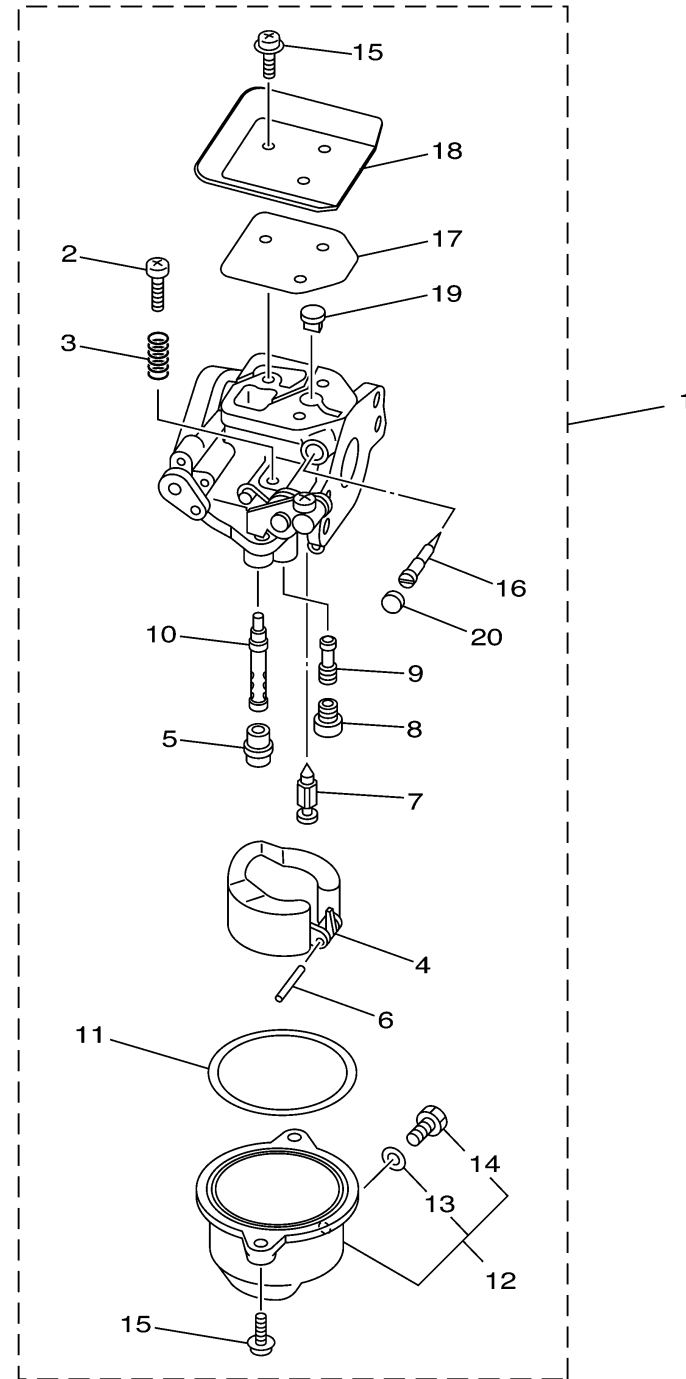

CARBURETOR

Ref No.	Part Number	Description	Qty	Remarks
1	67D-14301-13-00	CARBURETOR ASSY 1	1	
2	6E5-14321-00-00	..SCREW, THROTTLE	1	
3	6J8-14334-00-00	..SPRING, THROTTLE	1	
4	68T-14385-00-00	..FLOAT	1	
5	67D-14966-00-00	..RUBBER CAP	1	
6	67D-14386-00-00	..PIN, FLOAT	1	
7	67D-14546-00-00	..VALVE, NEEDLE	1	
8	67D-1492E-34-00	..JET, MAIN (#68)	1	
9	67D-1492F-18-00	..JET, AIR SLOW (#36)	1	
10	67D-1492A-00-00	..NOZZLE, MAIN	1	
11	67D-14984-00-00	..GASKET, FLOAT CHAMBER	1	
12	67D-14981-00-00	..BODY, FLOAT CHAMBER	1	
13	6J8-14959-00-00	...GASKET	1	
14	66T-14991-00-00	...PLUG, DRAIN	1	
15	97980-04112-00	..SCREW, WITH WASHER	5	
16	67D-14323-00-00	..SCREW, AIR ADJUSTING	1	
17	67D-14536-00-00	..GASKET	1	
18	67D-14527-01-00	..PLATE	1	
19	67D-14126-00-00	..PLUG	1	
20	67D-1432A-00-00	..PLUG	1	

68D5100-D070