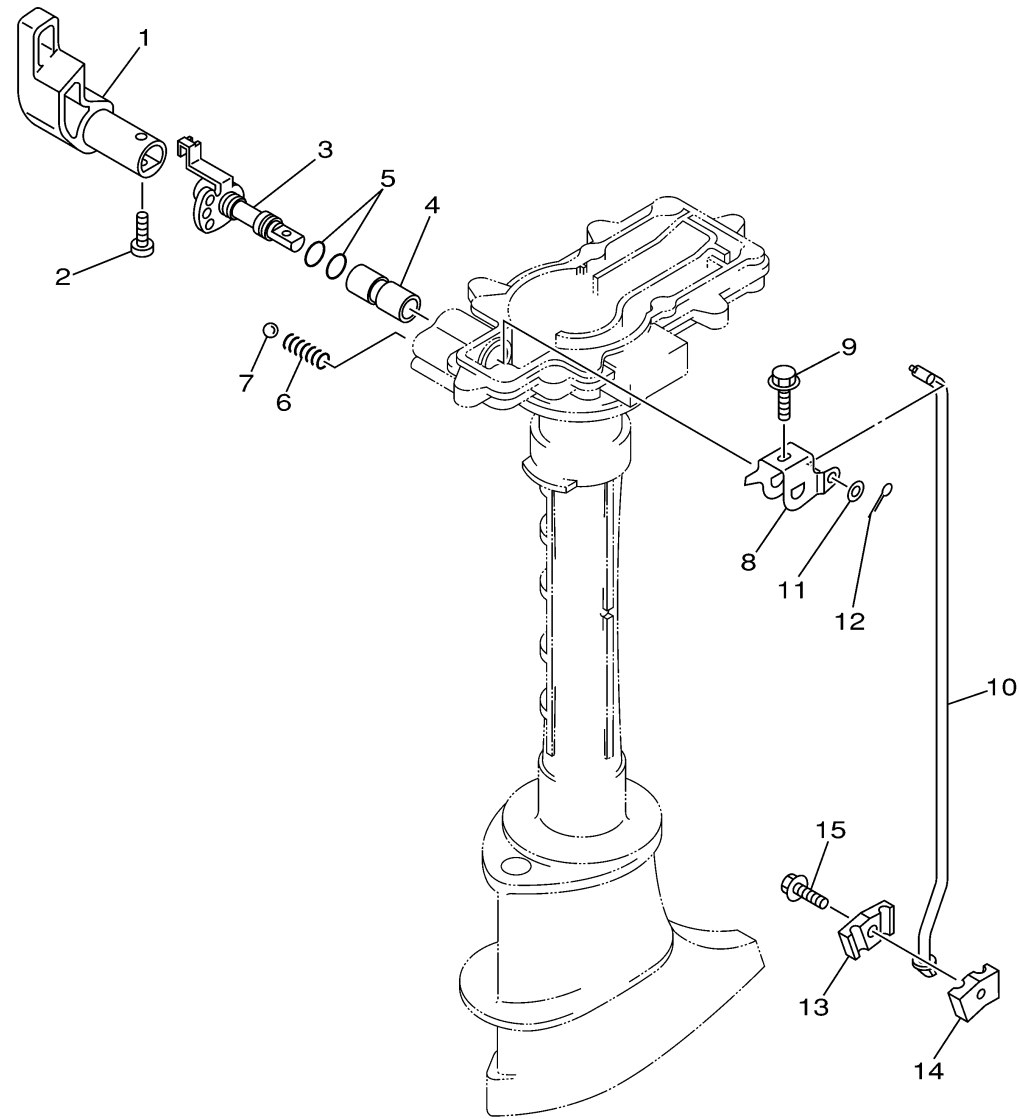

# CONTROL

Ref No.	Part Number	Description	Qty	Remarks
1	68D-G4111-00-00	HANDLE, GEAR SHIFT	1	
2	98680-05520-00	SCREW, OVAL HEAD	1	
3	68D-G4119-00-00	SHAFT, CHANGE	1	
4	68D-G4122-01-00	BUSHING, SHIFT ROD LEVER	1	
5	93210-09350-00	O-RING	2	
6	90501-12802-00	SPRING, COMPRESSION	1	
7	93505-16024-00	BALL	1	
8	68D-G4121-00-00	LEVER, SHIFT ROD	1	
9	90119-05M04-00	BOLT, WITH WASHER	1	
10	67D-44143-01-00	ROD, SHIFT	1	
11	92990-05600-00	WASHER, PLATE	1	
12	91490-16010-00	PIN. COTTER	1	
13	68D-G4145-00-00	CONNECTOR, SHIFT ROD 1	1	
14	68D-G4146-00-00	CONNECTOR, SHIFT ROD 2	1	
15	90119-06ME0-00	BOLT, WITH WASHER	1	

67D0010-0141