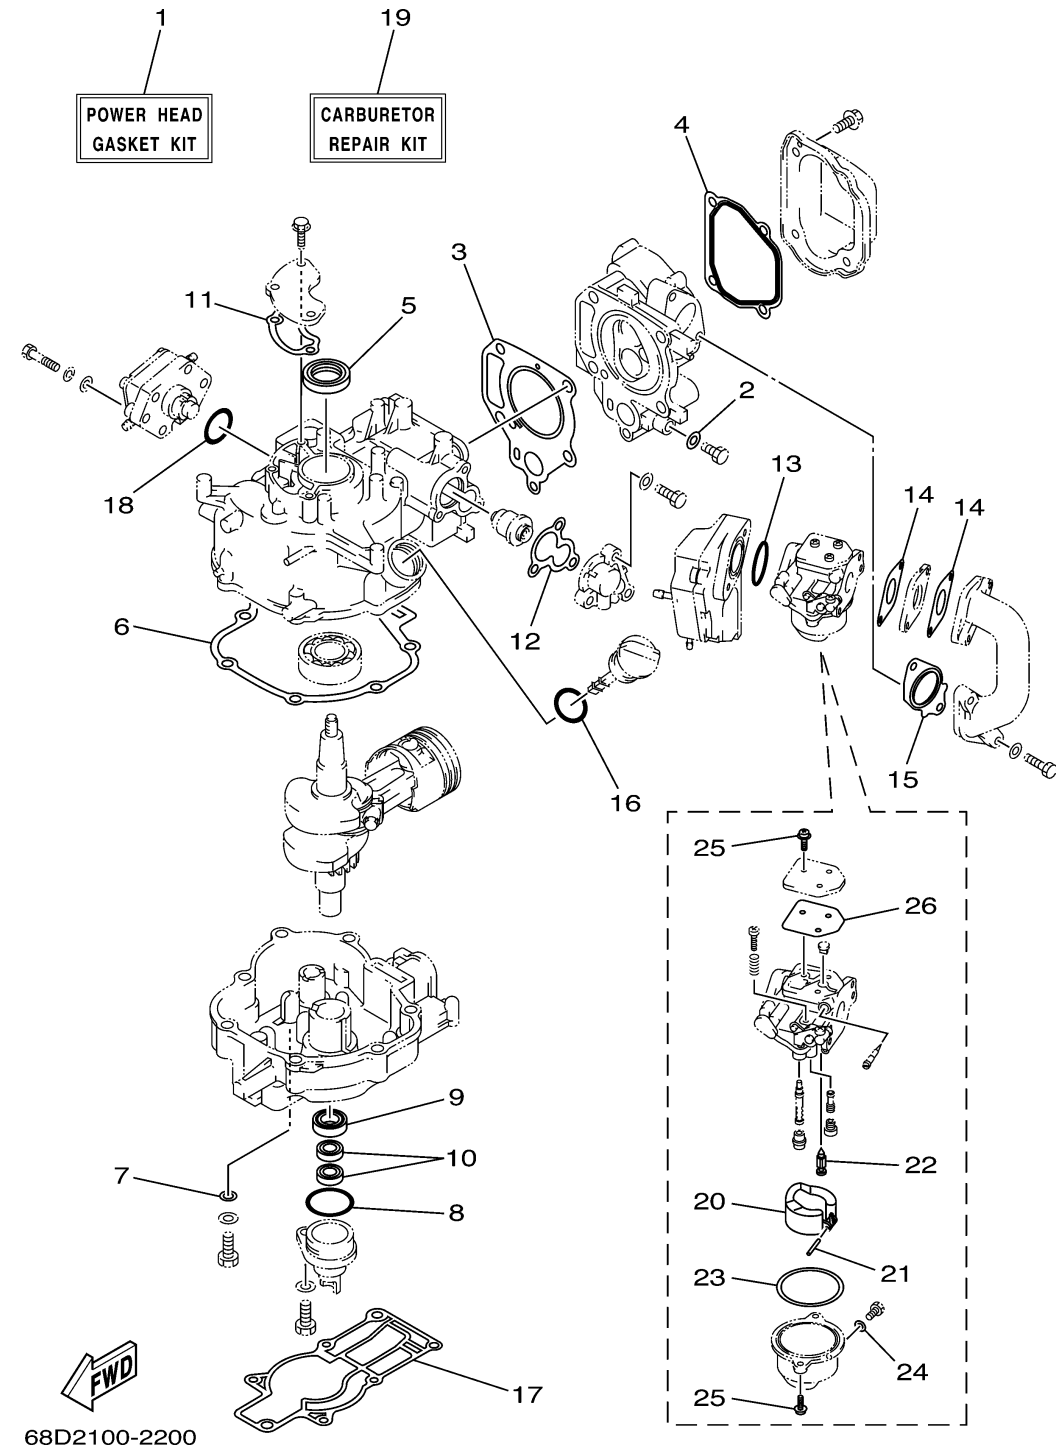

REPAIR KIT 1

Ref No.	Part Number	Description	Qty	Remarks
1	68D-WE001-01-00	POWER HEAD GASKET KIT	1	
2	90430-08800-00	..GASKET	1	
3	67D-11181-A0-00	..GASKET, CYLINDER HEAD 1	1	
4	68D-E1193-A0-00	..GASKET, HEAD COVER 1	1	
5	93102-25090-00	..OIL SEAL	1	
6	68D-11351-A0-00	..GASKET, CYLINDER	1	
7	90201-08818-00	..WASHER, PLATE	1	
8	93210-35537-00	..O-RING	1	
9	93102-20108-00	..OIL SEAL	1	
10	93102-10004-00	..OIL SEAL	2	
11	68D-E1169-A0-00	..GASKET, BREATHER COVER	1	
12	68D-E2414-A0-00	..GASKET, COVER	1	
13	93210-31MJ5-00	..O-RING	1	
14	68D-E3646-A0-00	..GASKET, MANIFOLD 2	2	
15	68D-E3645-A0-00	..GASKET, MANIFOLD 1	1	
16	93210-24M79-00	..O-RING	1	
17	67D-45113-A0-00	..GASKET, UPPER CASING	1	
18	93210-27ME3-00	..O-RING	1	
19	67D-W0093-01-00	CARBURETOR REPAIR KIT	1	
20	68T-14385-00-00	..FLOAT	1	

CONTINUED ON NEXT FRAME >

REPAIR KIT 1

Ref No.	Part Number	Description	Qty	Remarks
21	67D-14386-00-00	. .PIN, FLOAT	1	
22	67D-14546-00-00	. .VALVE, NEEDLE	1	
23	67D-14984-00-00	. .GASKET, FLOAT CHAMBER	1	
24	6J8-14959-00-00	. .GASKET	1	
25	97980-04112-00	. .SCREW, WITH WASHER	2	
26	67D-14536-00-00	. .GASKET	1	