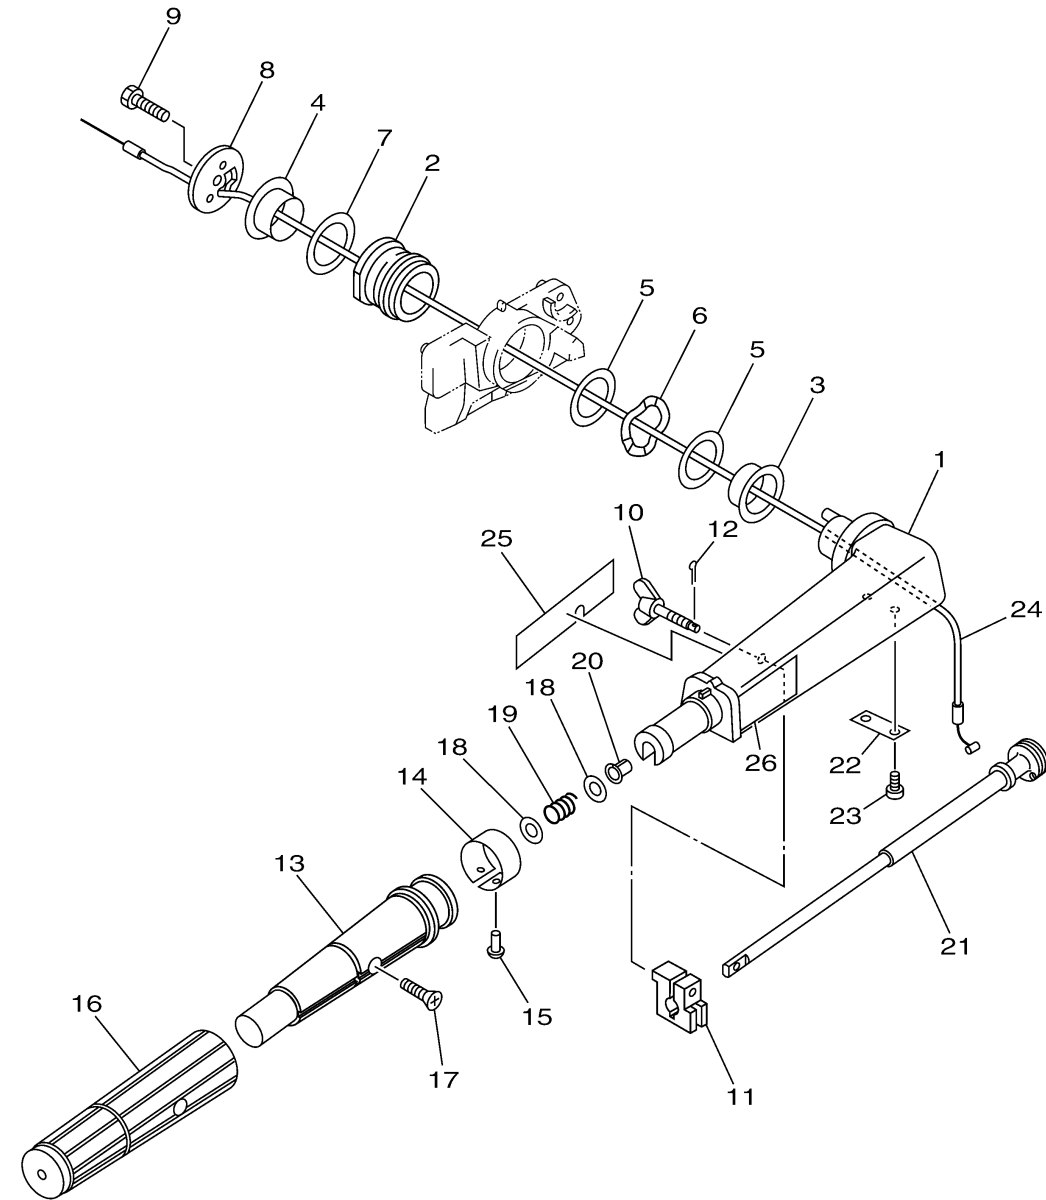

STEERING

Ref No.	Part Number	Description	Qty	Remarks
1	68D-G2111-00-4D	HANDLE, STEERING	1	
2	67D-42129-00-00	BUSHING, RUBBER	1	
3	68D-G2171-00-00	BUSHING	1	
4	68D-G2172-00-00	BUSHING 2	1	
5	68D-G2181-00-00	WASHER	2	
6	69M-G2188-00-00	WASHER, WAVE	1	
7	68D-G2182-00-00	WASHER 2	1	
8	68D-G2131-01-00	COVER, HANDLE STEERING	1	
9	97075-08025-00	BOLT	1	
10	6G1-42125-01-00	BOLT, FRICTION ADJUSTING	1	
11	6G1-42126-00-00	FRICTION, STEERING HANDLE GRIP	1	
12	91490-16010-00	PIN. COTTER	1	
13	68D-G2119-00-00	GRIP, STEERING HANDLE	1	
14	68D-G2137-00-00	INDICATOR, THROTTLE	1	
15	90269-02M09-00	RIVET	1	
16	68D-G2177-10-00	RUBBER, HANDLE	1	
17	90149-05M13-00	SCREW	1	
18	90201-10M02-00	WASHER, PLATE	2	
19	90501-23215-00	SPRING, COMPRESSION	1	
20	90386-08032-00	BUSH	1	

CONTINUED ON NEXT FRAME >

68D8010-G130

 68D8010-G130

STEERING

Ref No.	Part Number	Description	Qty	Remarks
21	6G1-42138-01-00	LEVER, THROTTLE	1	
22	68D-G2159-00-00	STAY	1	
23	97885-05012-00	SCREW, PAN HEAD	2	
24	68D-F6301-10-00	THROTTLE CABLE ASSY	1	
25	68D-E571Y-40-00	MARK, CAUTION	1	
26	6AH-42794-40-00	LABEL, WARNING (GENERAL)	1	