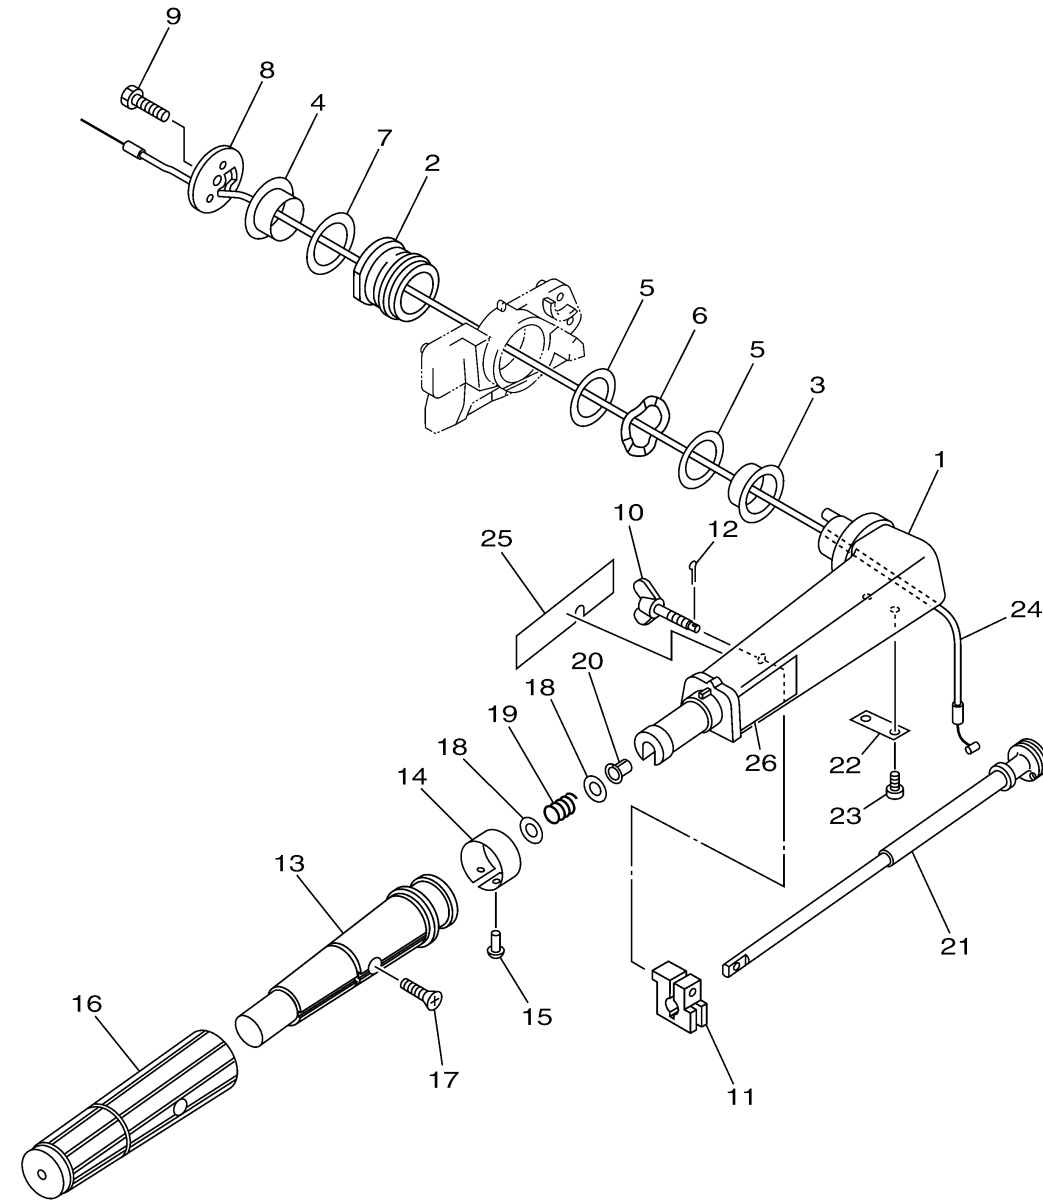

STEERING

Ref No.	Part Number	Description	Qty	Remarks
1	68D-G2111-00-4D	HANDLE, STEERING	1	
2	67D-42129-00-00	BUSHING, RUBBER	1	
3	68D-G2171-00-00	BUSHING	1	
4	68D-G2172-00-00	BUSHING 2	1	
5	68D-G2181-00-00	WASHER	2	
6	69M-G2188-00-00	WASHER, WAVE	1	
7	68D-G2182-00-00	WASHER 2	1	
8	68D-G2131-01-00	COVER, HANDLE STEERING	1	
9	97075-08025-00	BOLT	1	
10	6G1-42125-01-00	BOLT, FRICTION ADJUSTING	1	
11	6G1-42126-00-00	FRICTION, STEERING HANDLE GRIP	1	
12	91490-16010-00	PIN. COTTER	1	
13	68D-G2119-00-00	GRIP, STEERING HANDLE	1	
14	68D-G2137-00-00	INDICATOR, THROTTLE	1	
15	90269-02M09-00	RIVET	1	
16	68D-G2177-10-00	RUBBER, HANDLE	1	
17	90149-05M13-00	SCREW	1	
18	90201-10M02-00	WASHER, PLATE	2	
19	90501-23215-00	SPRING, COMPRESSION	1	
20	90386-08032-00	BUSH	1	

CONTINUED ON NEXT FRAME >

68D8010-G130

 68D8010-G130

STEERING

Ref No.	Part Number	Description	Qty	Remarks
21	6G1-42138-01-00	LEVER, THROTTLE	1	
22	68D-G2159-00-00	STAY	1	
23	97885-05012-00	SCREW, PAN HEAD	2	
24	68D-F6301-10-00	THROTTLE CABLE ASSY	1	
25	68D-E571Y-40-00	MARK, CAUTION	1	
26	6AH-42794-40-00	LABEL, WARNING (GENERAL)	1	