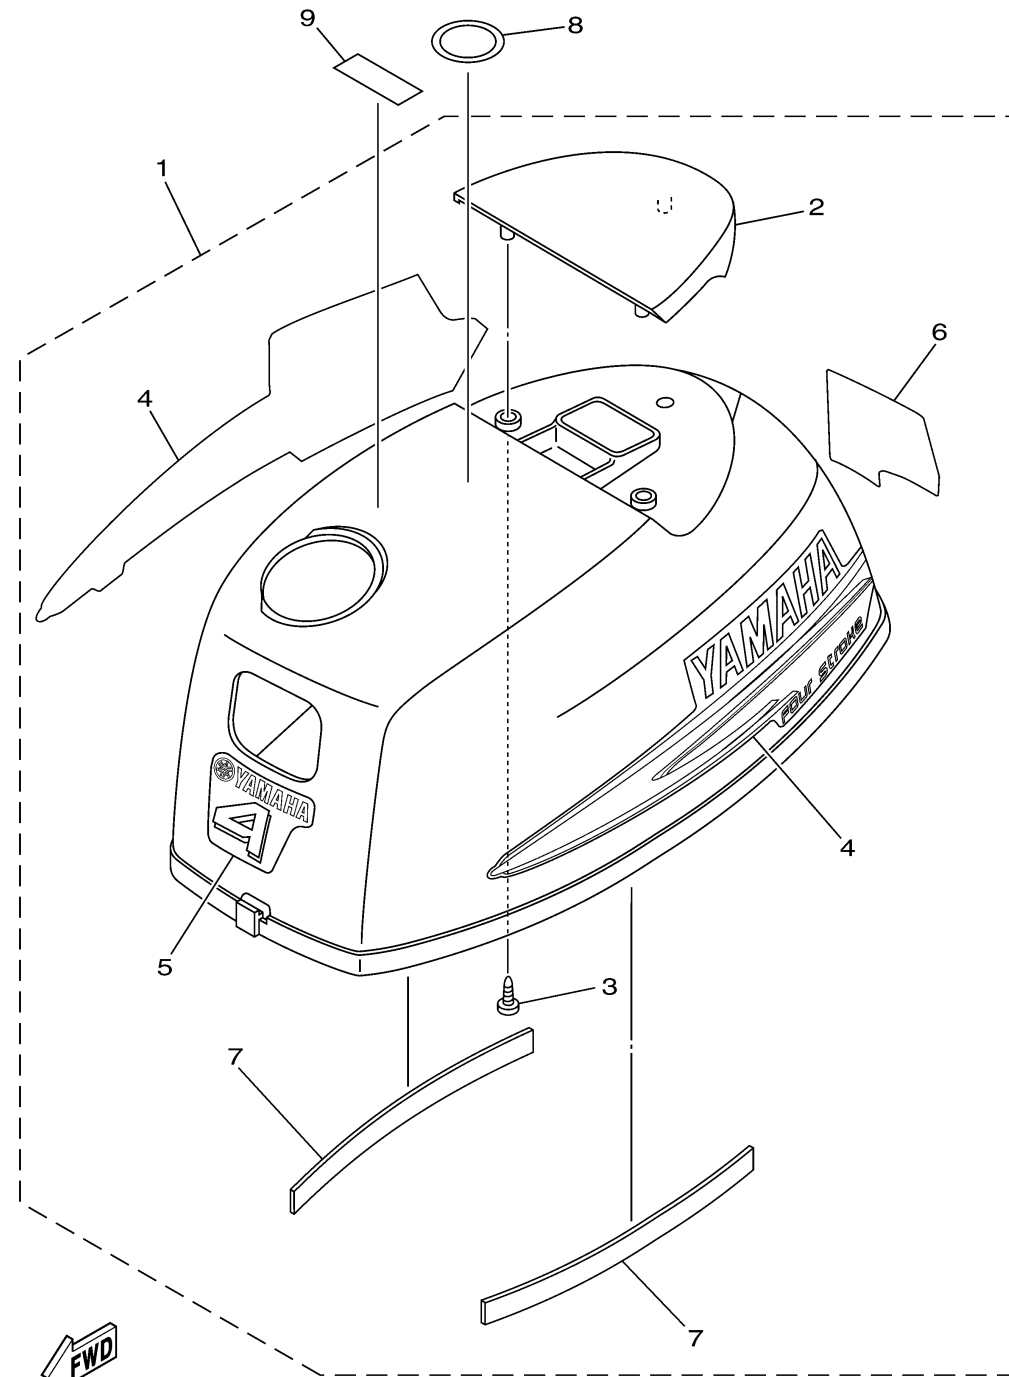

# TOP COWLING

Ref No.	Part Number	Description	Qty	Remarks
1	68D-G2610-40-4D	TOP COWLING ASSY	1	
2	68D-G2613-01-00	..MOLDING, AIR DUCT	1	
3	97780-40012-00	...SCREW, TAPPING	3	
4	68D-WG070-00-00	..GRAPHIC SET	1	
5	68D-G2677-00-00	..GRAPHIC, FRONT	1	
6	68D-G2678-00-00	..GRAPHIC, REAR	1	
7	68D-42662-00-00	..DAMPER	2	
8	60R-E3434-00-00	LABEL, CAUTION	1	
9	6S7-42698-40-00	LABEL, WARNING (FUEL)	1	

68D8110-G010