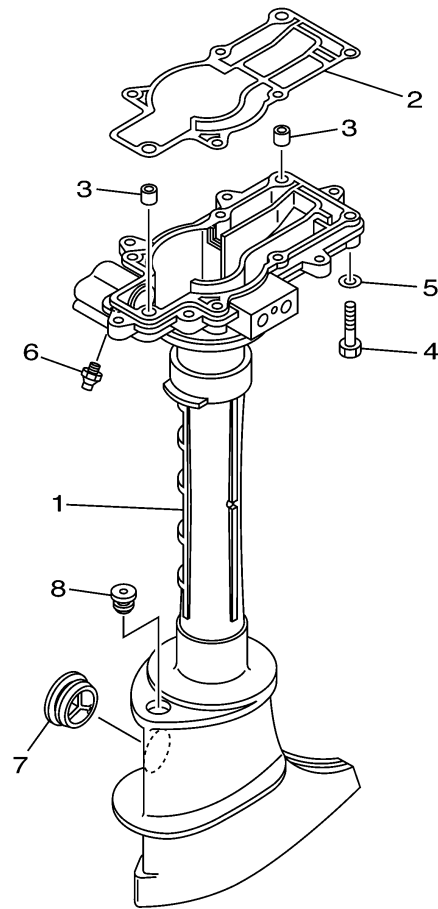

UPPER CASING

Ref No.	Part Number	Description	Qty	Remarks
1	68D-G5111-01-4D	CASING, UPPER	1	
2	67D-45113-A0-00	.GASKET, UPPER CASING	1	
3	90387-06806-00	COLLAR	2	
4	97095-06035-00	BOLT	7	
5	92995-06600-00	WASHER	7	
6	93700-06M03-00	NIPPLE, GREASE	1	
7	647-45151-01-00	COVER, UPPER CASING	1	
8	90480-10M13-00	GROMMET	1	
9	68D-G5211-00-4D	EXTENSION	0	L(22.1")
10	90387-06806-00	COLLAR	0	L(22.1")
11	90119-06M77-00	BOLT, WITH WASHER	0	L(22.1")
12	6E0-45318-01-00	BUSHING, DRIVE SHAFT	0	L(22.1")
13	93420-22M03-00	CIRCLIP	0	L(22.1")