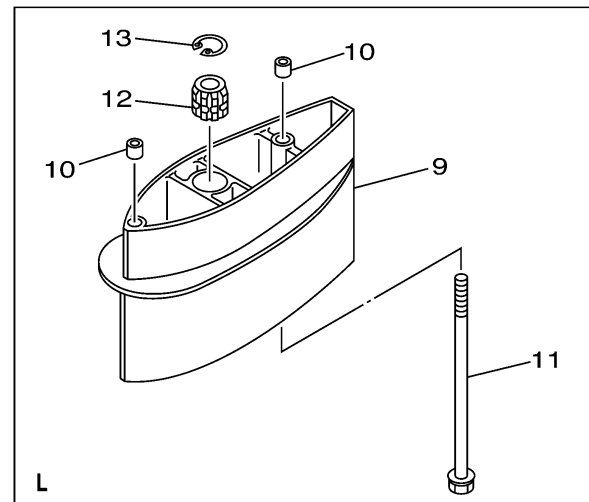

UPPER CASING

Ref No.	Part Number	Description	Qty	Remarks
1	68D-G5111-01-4D	CASING, UPPER	1	
2	67D-45113-A0-00	.GASKET, UPPER CASING	1	
3	90387-06806-00	COLLAR	2	
4	97095-06035-00	BOLT	7	
5	92995-06600-00	WASHER	7	
6	93700-06M03-00	NIPPLE, GREASE	1	
7	647-45151-01-00	COVER, UPPER CASING	1	
8	90480-10M13-00	GROMMET	1	
9	68D-G5211-00-4D	EXTENSION	0	L(22.1")
10	90387-06806-00	COLLAR	0	L(22.1")
11	90119-06M77-00	BOLT, WITH WASHER	0	L(22.1")
12	6E0-45318-01-00	BUSHING, DRIVE SHAFT	0	L(22.1")
13	93420-22M03-00	CIRCLIP	0	L(22.1")