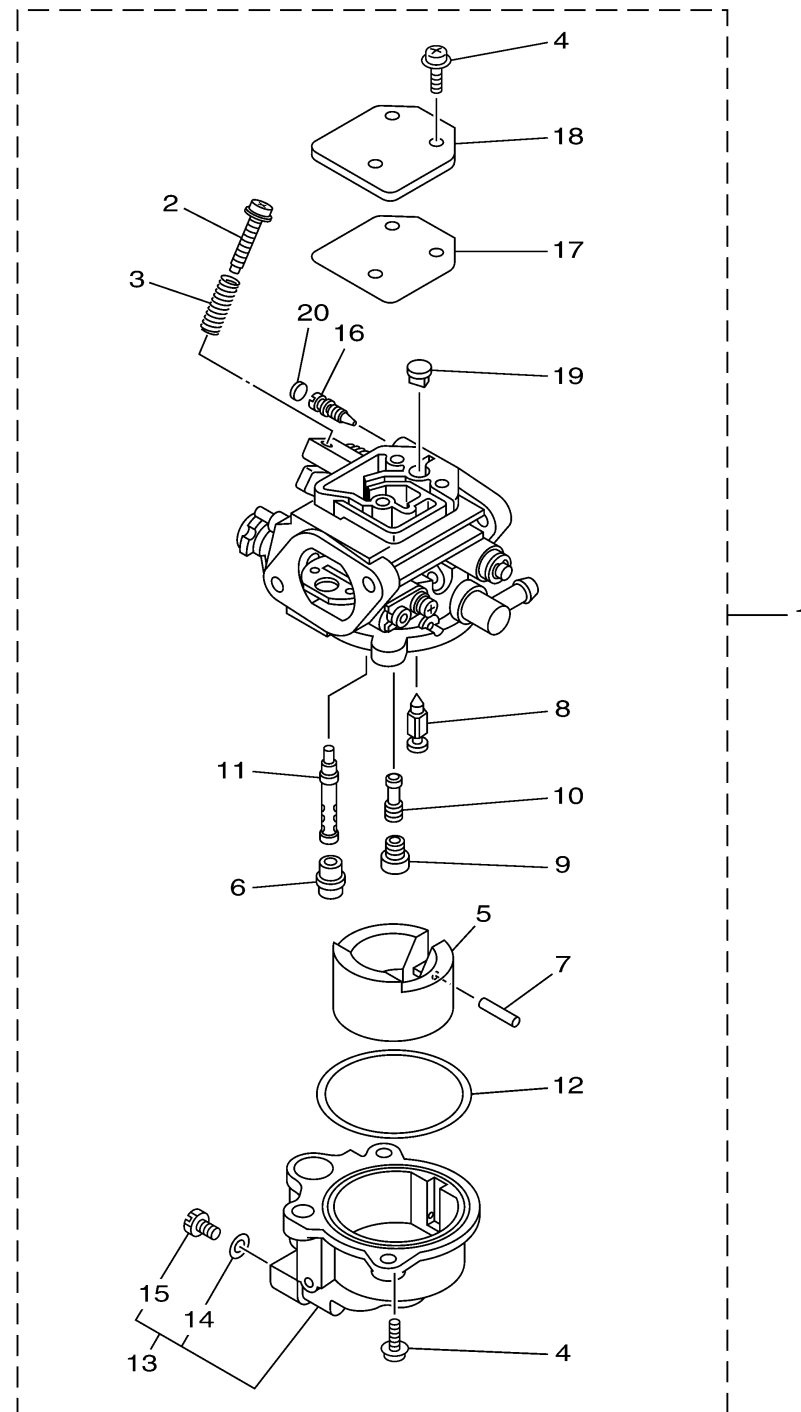

CARBURETOR

Ref No.	Part Number	Description	Qty	Remarks
1	60N-14301-10-00	CARBURETOR ASSY 1	1	
2	6E5-14321-00-00	..SCREW, THROTTLE	1	
3	6J8-14334-00-00	..SPRING, THROTTLE	1	
4	97980-04112-00	..SCREW, WITH WASHER	5	
5	6AU-14385-00-00	..FLOAT	1	
6	67D-14966-00-00	..RUBBER CAP	1	
7	67D-14386-00-00	..PIN, FLOAT	1	
8	68T-14546-00-00	..VALVE, NEEDLE	1	
9	60R-1492E-3K-00	..JET, MAIN (#79)	1	
10	68T-1492F-1K-00	..JET, AIR SLOW (#39)	1	
11	68T-1492A-00-00	..NOZZLE, MAIN	1	
12	6AU-14984-00-00	..GASKET, FLOAT CHAMBER	1	
13	60R-14981-00-00	..BODY, FLOAT CHAMBER	1	
14	6J8-14959-00-00	...GASKET	1	
15	66T-14991-00-00	...PLUG, DRAIN	1	
16	67D-14323-20-00	..SCREW, AIR ADJUSTING	1	
17	67D-14536-00-00	..GASKET	1	
18	67D-14527-00-00	..PLATE	1	
19	68T-14126-00-00	..PLUG	1	
20	67D-1432A-00-00	..PLUG	1	

60N4100-G070