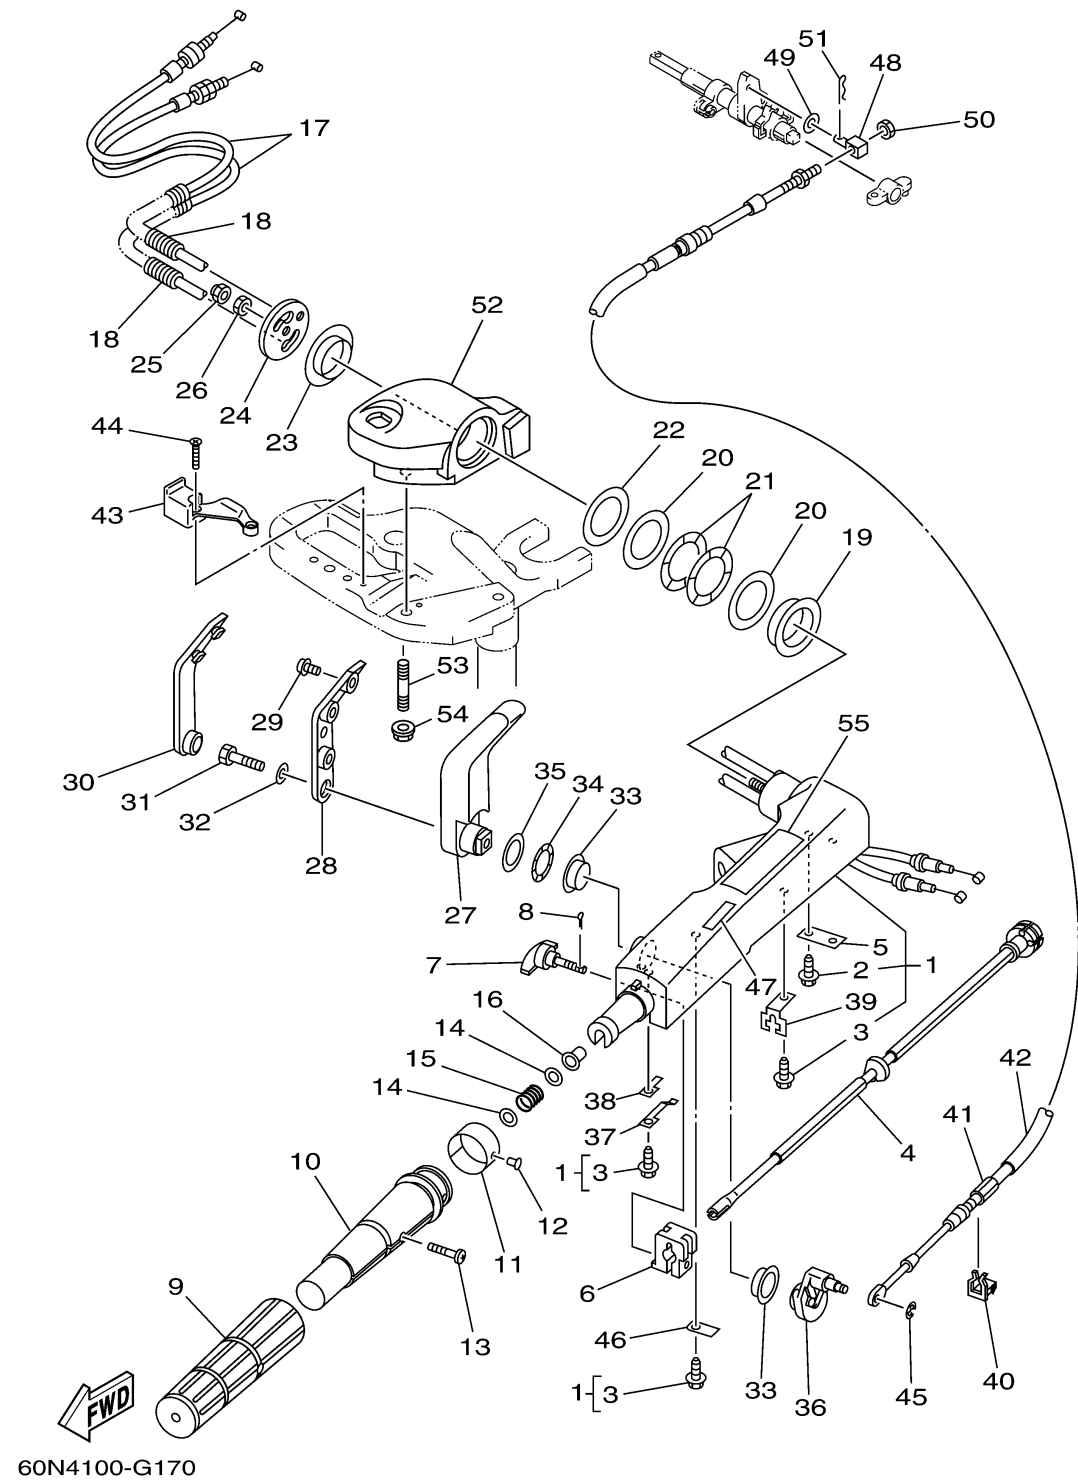

# STEERING

Ref No.	Part Number	Description	Qty	Remarks
1	60R-G2101-00-4D	HANDLE, STEERING	1	
2	90109-06M86-00	. BOLT	2	
3	90109-06M80-00	. BOLT	3	
4	68T-42138-01-00	LEVER, THROTTLE	1	
5	65W-42159-00-00	STAY	1	
6	6G1-42126-00-00	FRICITION, STEERING HANDLE GRIP	1	
7	65W-42125-00-00	BOLT, FRICTION ADJUSTING	1	
8	91490-16010-00	PIN. COTTER	1	
9	68D-G2177-10-00	RUBBER, HANDLE	1	
10	68D-G2119-00-00	GRIP, STEERING HANDLE	1	
11	60N-G2137-00-00	INDICATOR, THROTTLE	1	
12	90269-02M09-00	RIVET	1	
13	90149-05M13-00	SCREW	1	
14	90201-10M02-00	WASHER, PLATE	2	
15	90501-23800-00	SPRING, COMPRESSION	1	
16	90386-08032-00	BUSH	1	
17	60R-F6301-10-00	THROTTLE CABLE ASSY	2	
18	90447-07005-00	TUBE	2	
19	66R-42171-00-00	BUSHING	1	
20	90201-43M00-00	WASHER, PLATE	2	

# STEERING

Ref No.	Part Number	Description	Qty	Remarks
21	90206-43M22-00	WASHER, WAVE	2	
22	90202-43M57-00	WASHER, PLATE	1	
23	90386-40M99-00	BUSH	1	
24	66M-42131-01-00	COVER, HANDLE STEERING	1	
25	95780-10300-00	NUT, FLANGE	1	
26	95380-10700-00	NUT	1	
27	66R-44111-00-4D	HANDLE, GEAR SHIFT	1	
28	66R-44173-00-00	LEVER, SHIFT CONTROL	1	
29	90159-06M18-00	SCREW, WITH WASHER	3	
30	66R-42129-00-00	BUSHING, RUBBER	1	
31	97095-08030-00	BOLT	1	
32	92995-08600-00	WASHER	1	
33	90386-26MA3-00	BUSH	2	
34	90206-26M25-00	WASHER, WAVE	1	
35	90202-26M59-00	WASHER, PLATE	1	
36	68T-44113-01-00	CAM PLATE, HANDLE	1	
37	66R-44116-00-00	SPRING	1	
38	66R-44118-00-00	BRACKET	1	
39	66R-48538-00-00	CLAMP, CABLE 1	1	
40	63D-48538-00-00	CLAMP, CABLE 1	1	